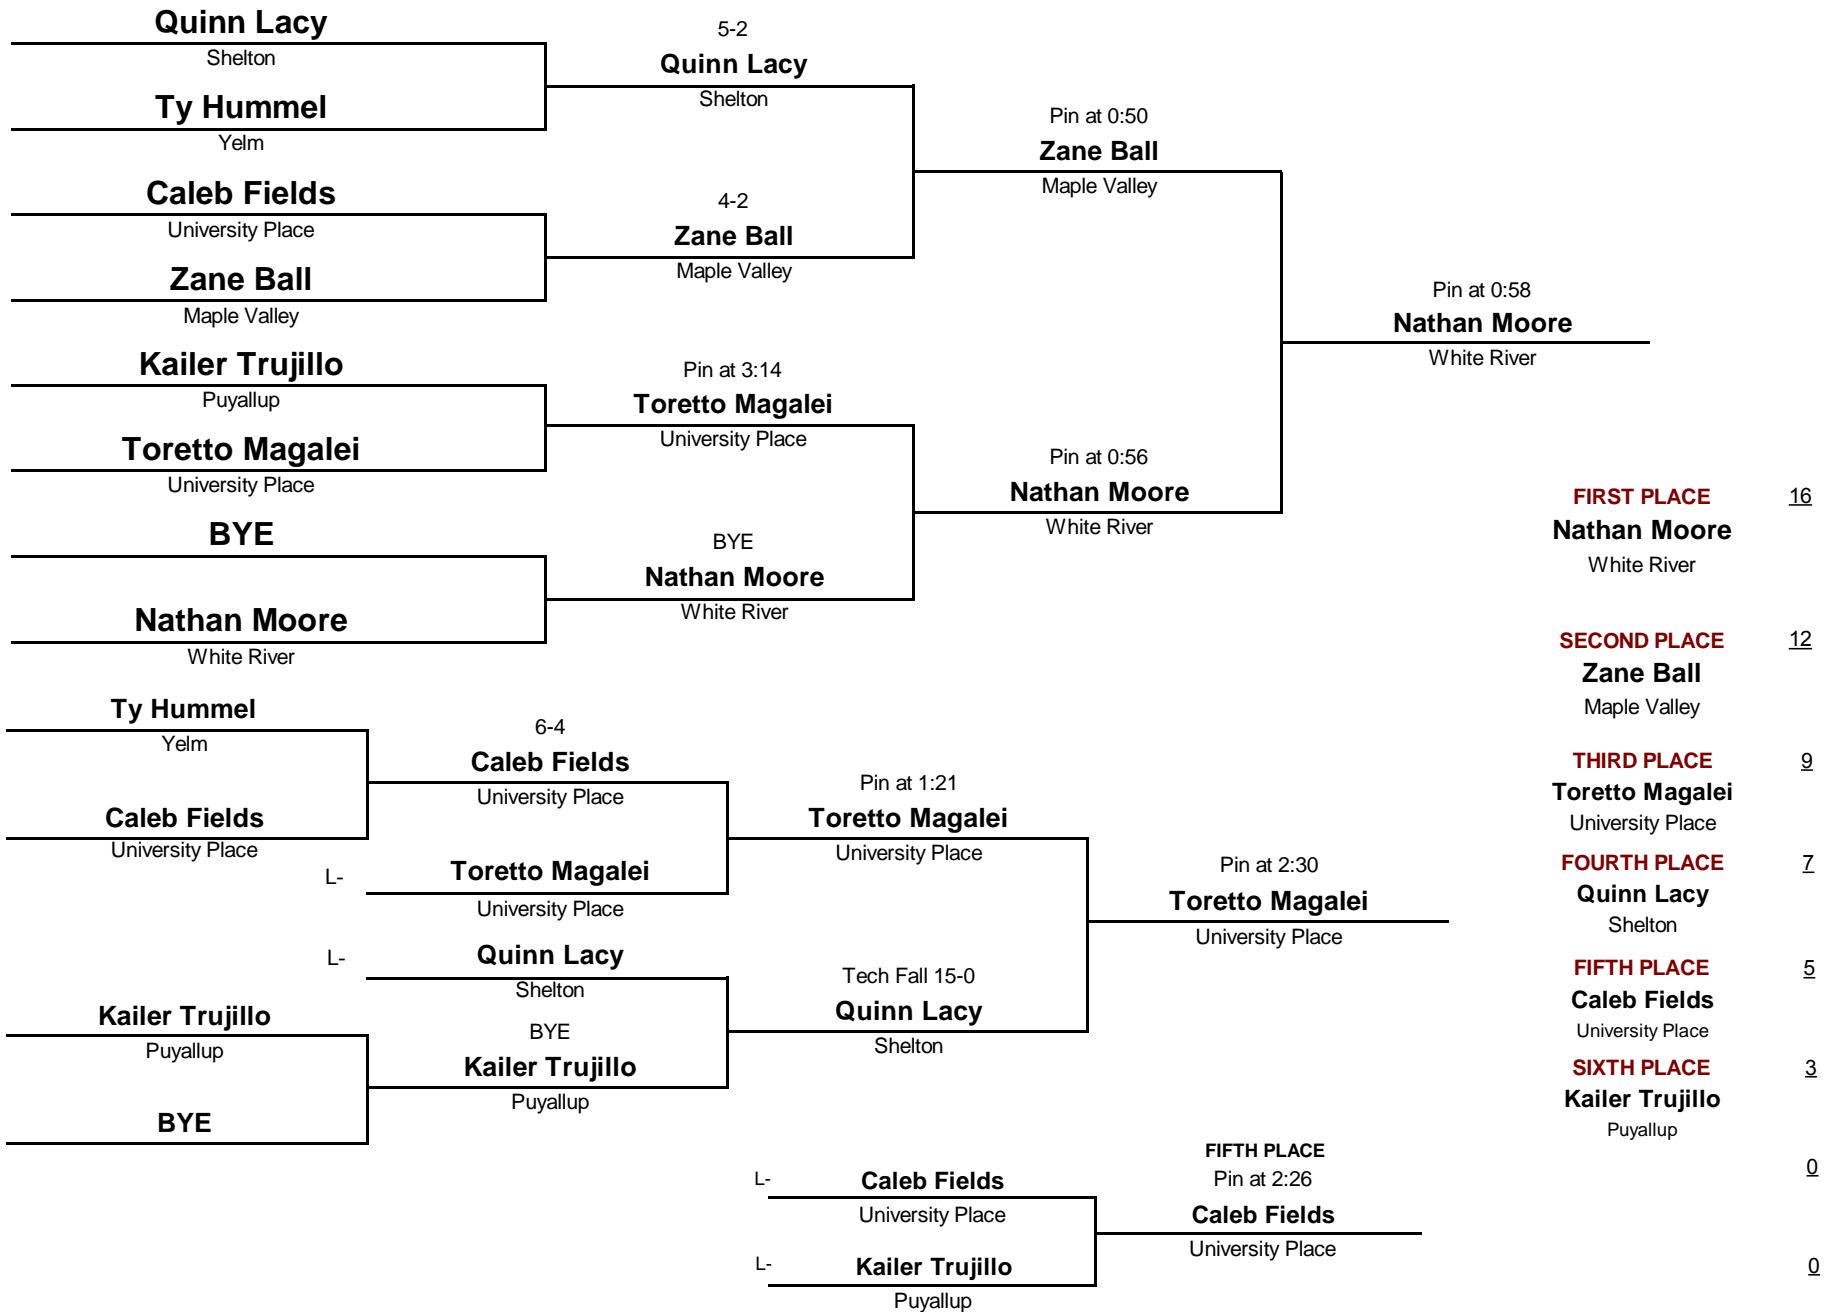

9 AND OVER

DIVISION

120

WEIGHT

Division B 2013

January 12, 2013