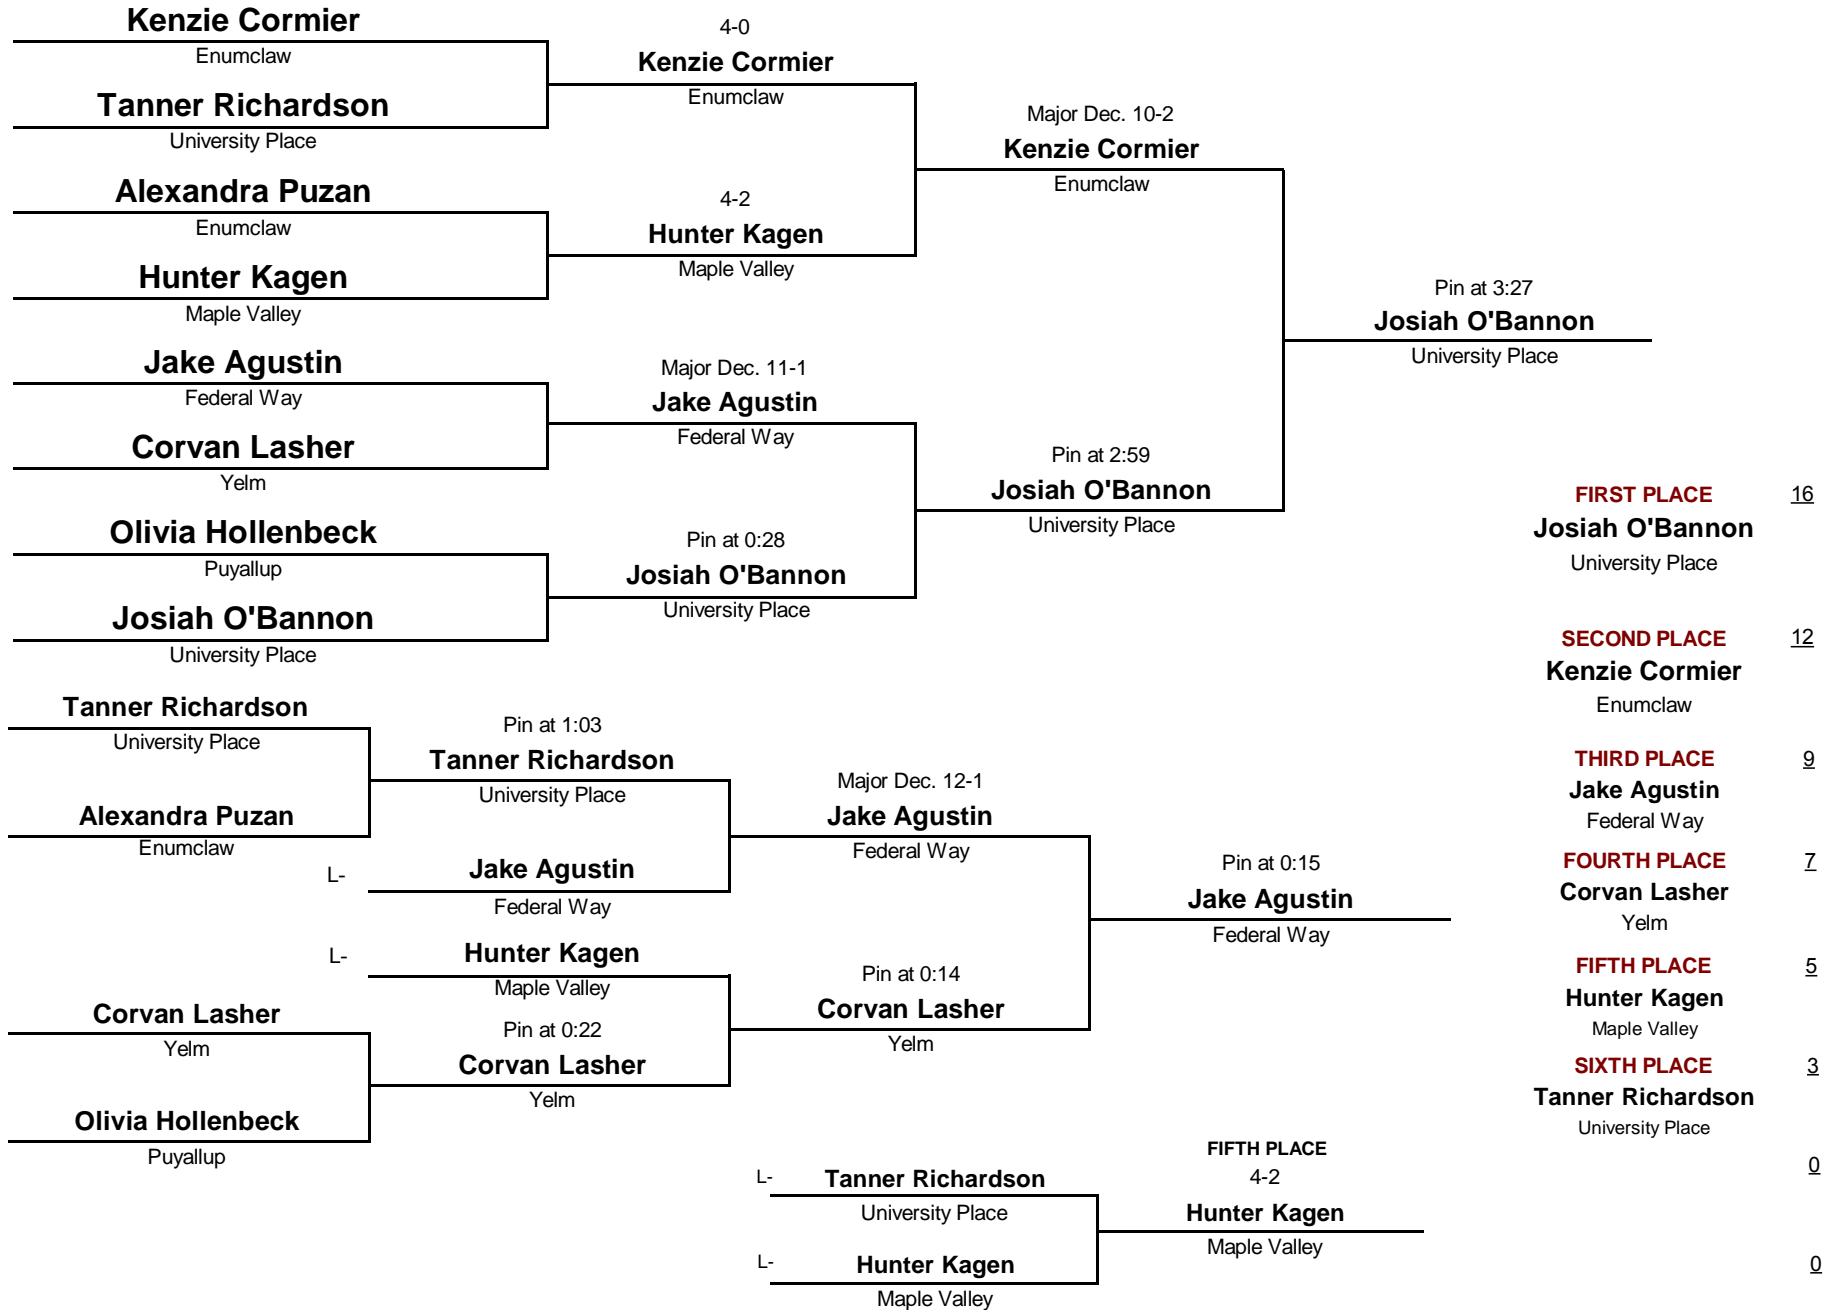

9 AND OVER

DIVISION

69

WEIGHT

Division B 2013

January 12, 2013