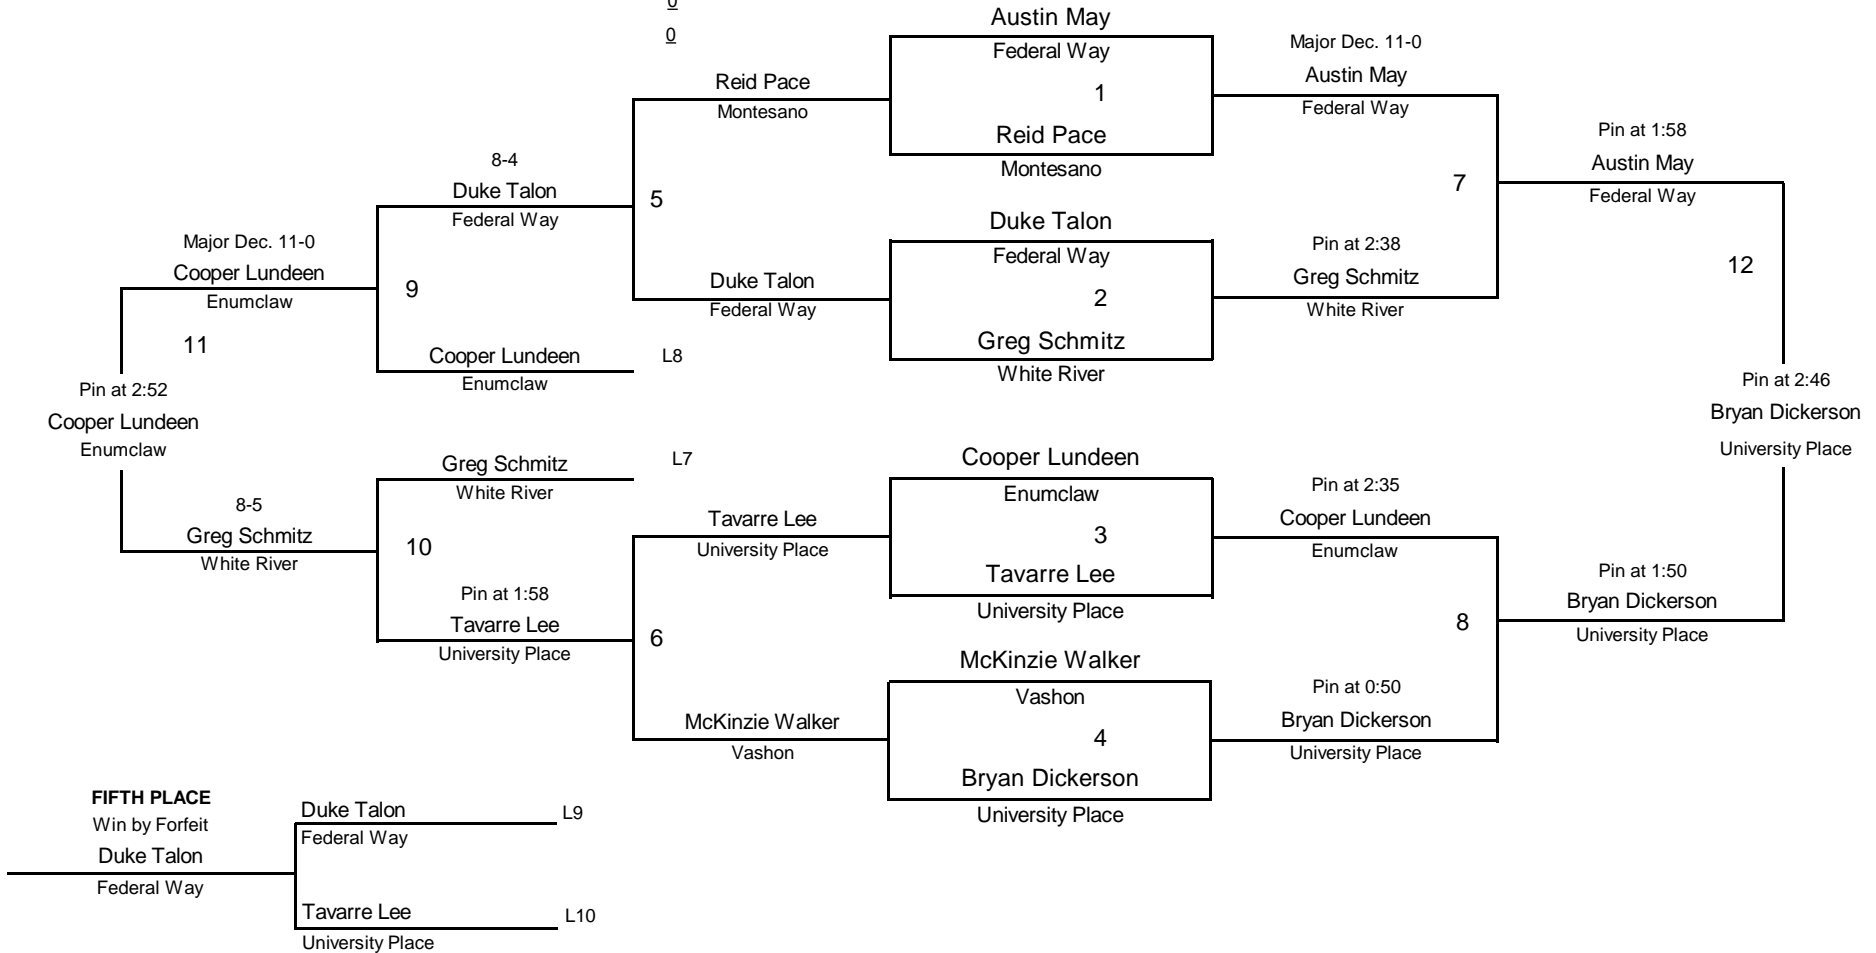

8 AND UNDER

DIVISION

45

WEIGHT

Division B 2013

January 12, 2013

- **FIRST** Bryan Dickerson University Place 16
- **SECOND** Austin May Federal Way 12
- **THIRD** Cooper Lundeen Enumclaw 9
- **FOURTH** Greg Schmitz White River 7
- **FIFTH** Duke Talon Federal Way 5
- **SIXTH** Tavarre Lee University Place 3

0
0

[Underlined numbers, if shown, are PLACE POINTS]