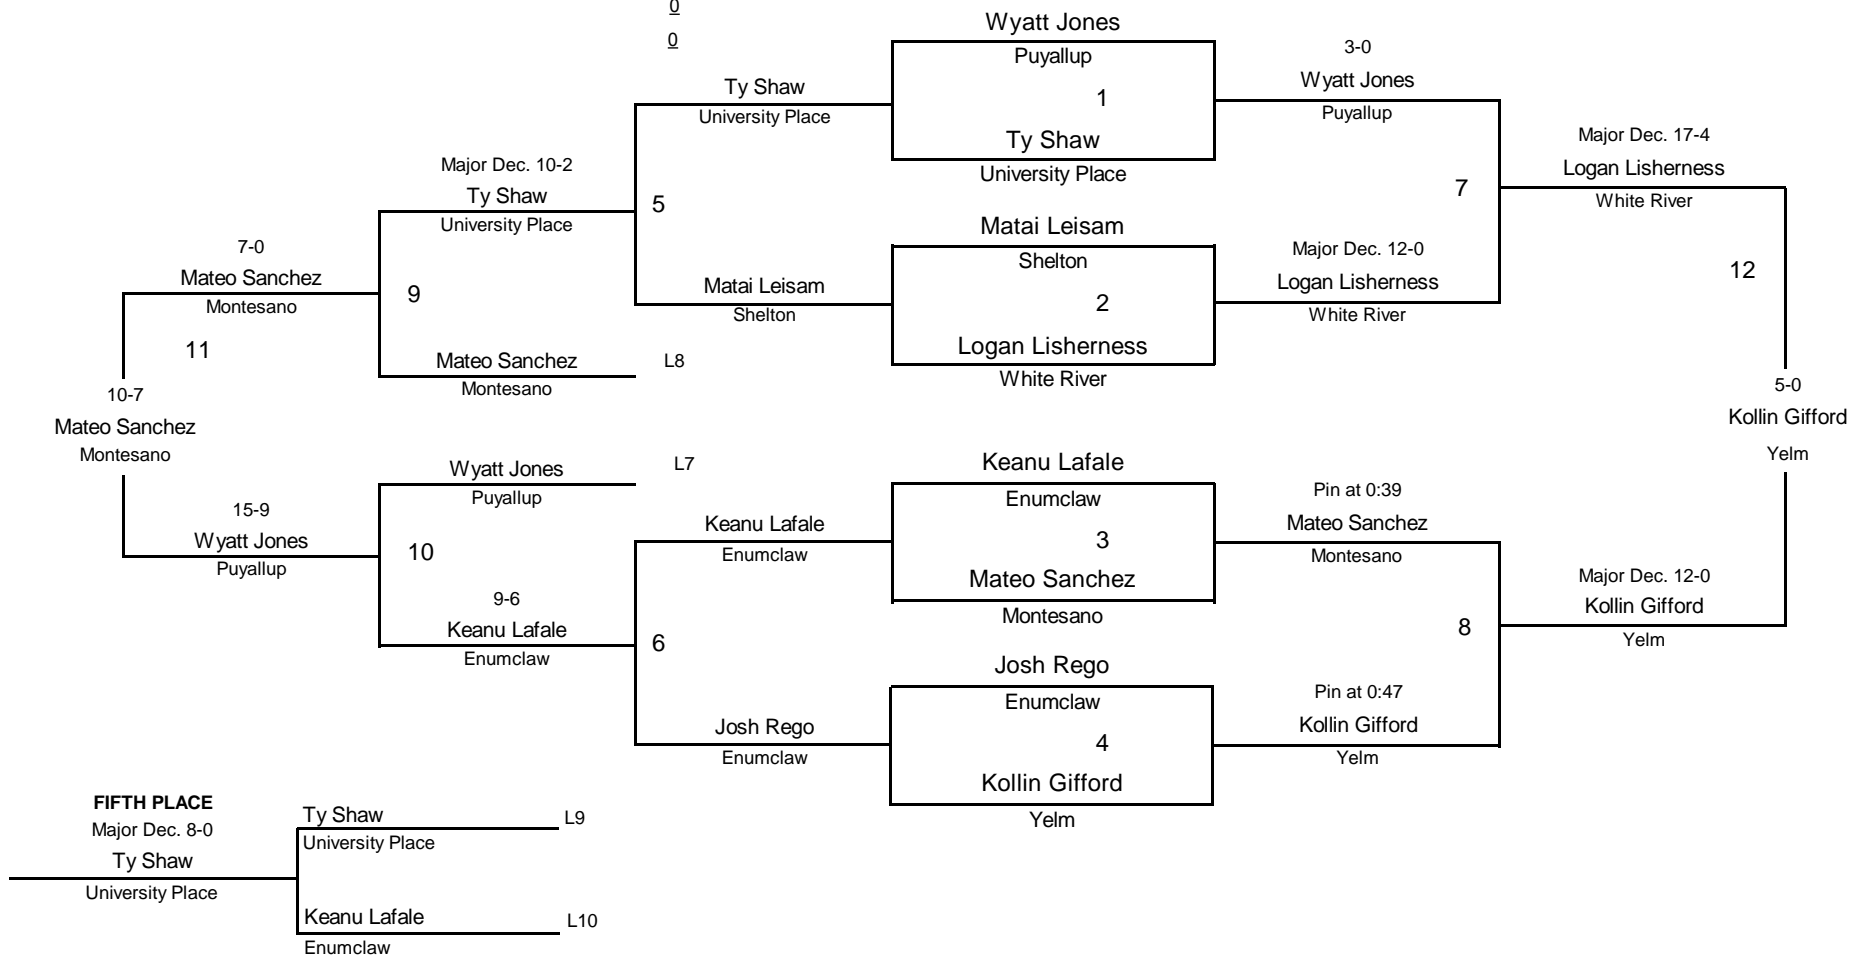

8 AND UNDER

DIVISION

78

WEIGHT

Division B 2013

January 12, 2013

- **FIRST** Kollin Gifford Yelm 16
- **SECOND** Logan Lisherness White River 12
- **THIRD** Mateo Sanchez Montesano 9
- **FOURTH** Wyatt Jones Puyallup 7
- **FIFTH** Ty Shaw University Place 5
- **SIXTH** Keanu Lafale Enumclaw 3

16
12
9
7
5
3
0
0

[Underlined numbers, if shown, are PLACE POINTS]