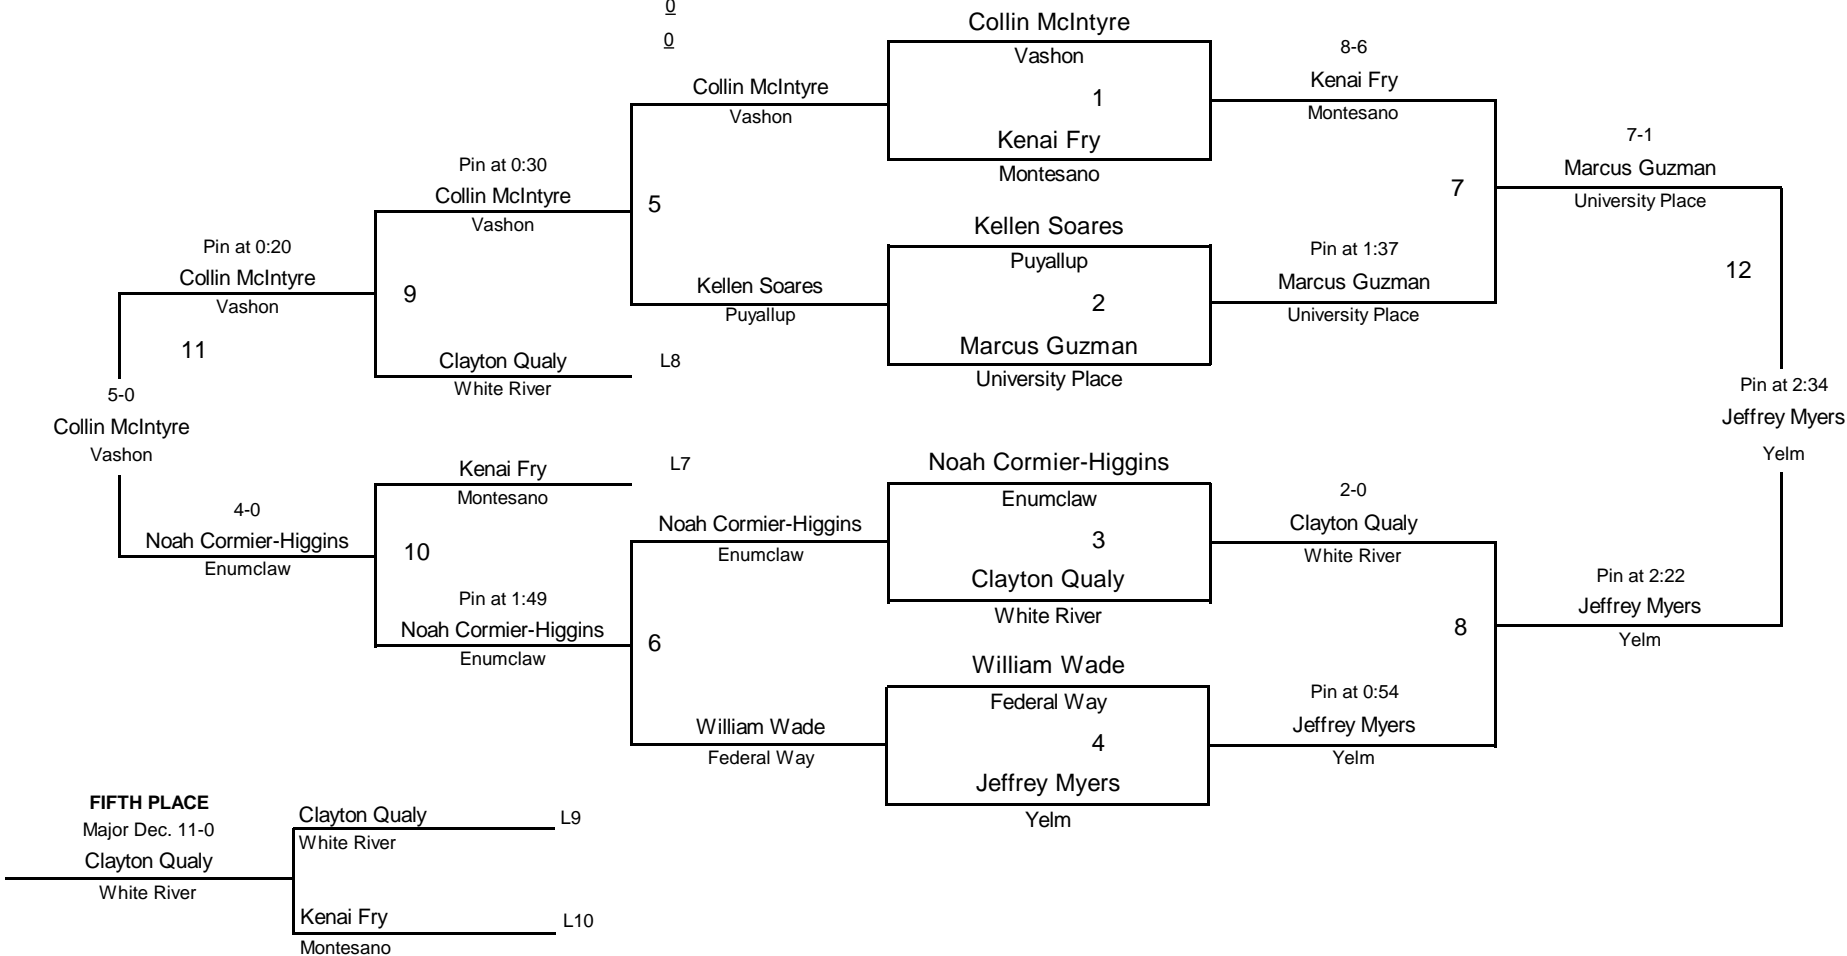

8 AND UNDER

DIVISION

50

WEIGHT

Division B 2013

January 12, 2013

- **FIRST** Jeffrey Myers Yelm 16
- **SECOND** Marcus Guzman University Place 12
- **THIRD** Collin McIntyre Vashon 9
- **FOURTH** Noah Cormier-Higgins Enumclaw 7
- **FIFTH** Clayton Qualy White River 5
- **SIXTH** Kenai Fry Montesano 3

0
0

[Underlined numbers, if shown, are PLACE POINTS]