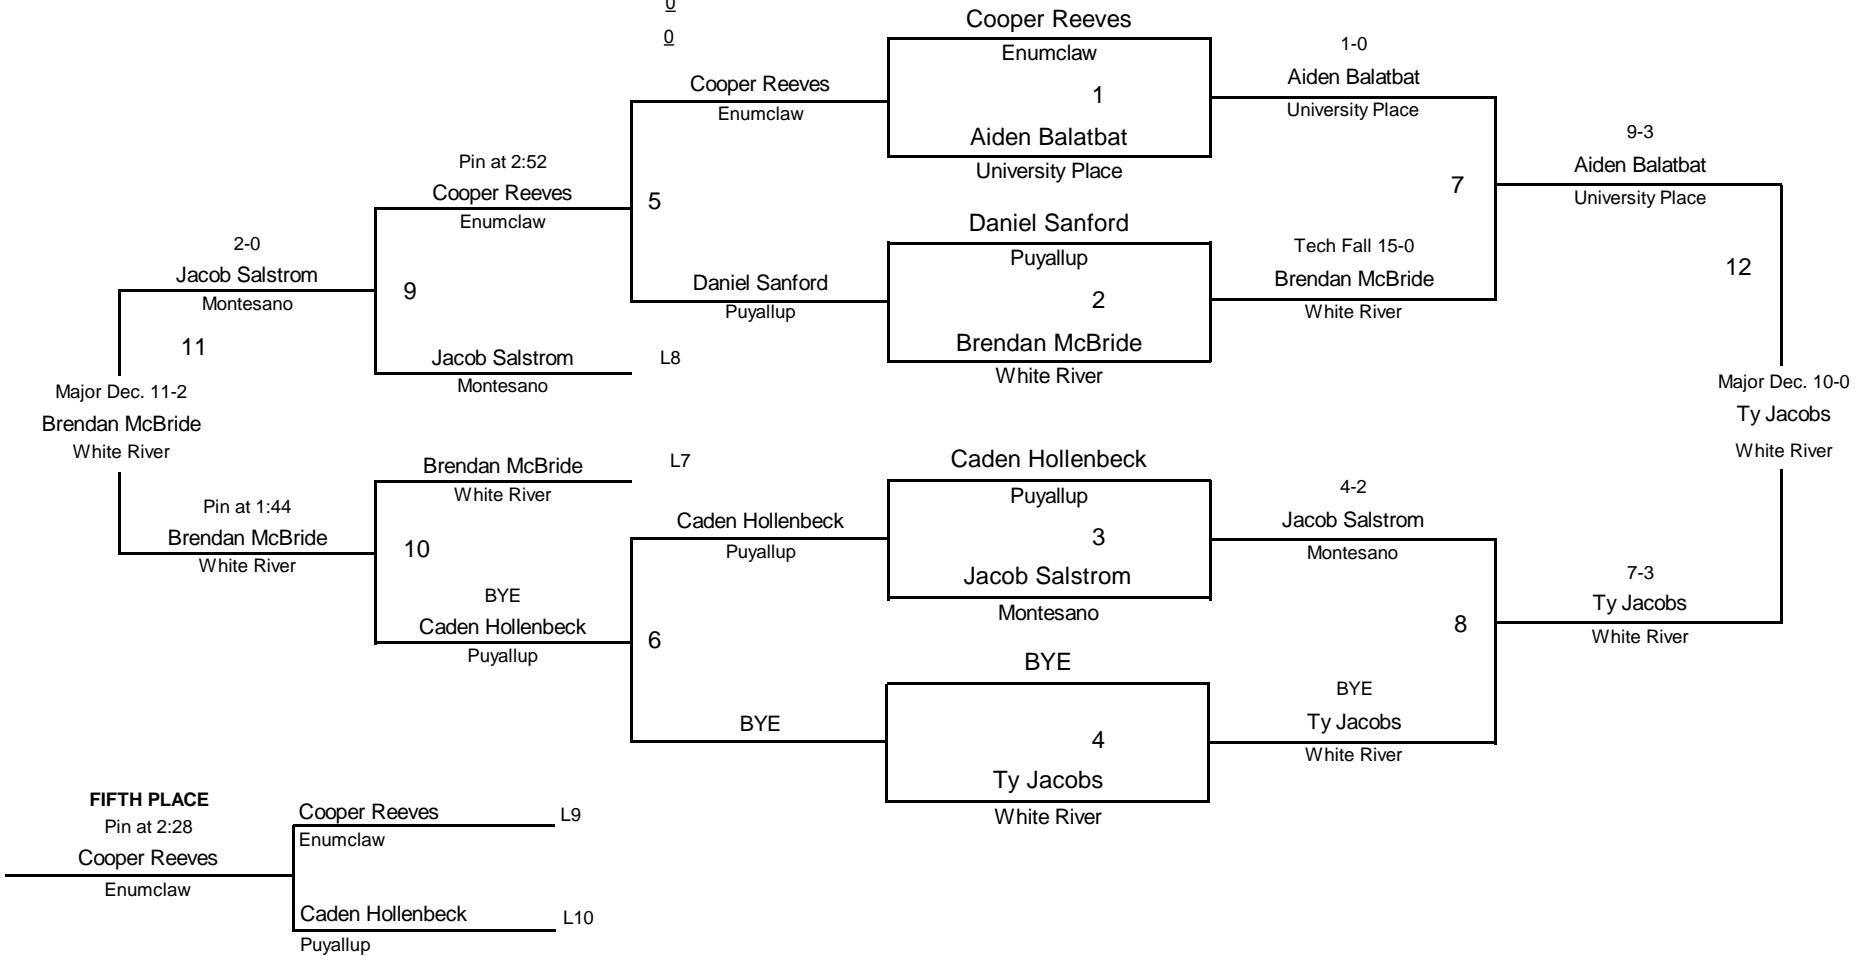

8 AND UNDER

DIVISION

58

WEIGHT

Division B 2013

January 12, 2013

- **FIRST** Ty Jacobs White River 16
- **SECOND** Aiden Balatbat University Place 12
- **THIRD** Brendan McBride White River 9
- **FOURTH** Jacob Salstrom Montesano 7
- **FIFTH** Cooper Reeves Enumclaw 5
- **SIXTH** Caden Hollenbeck Puyallup 3

0
0

[Underlined numbers, if shown, are PLACE POINTS]