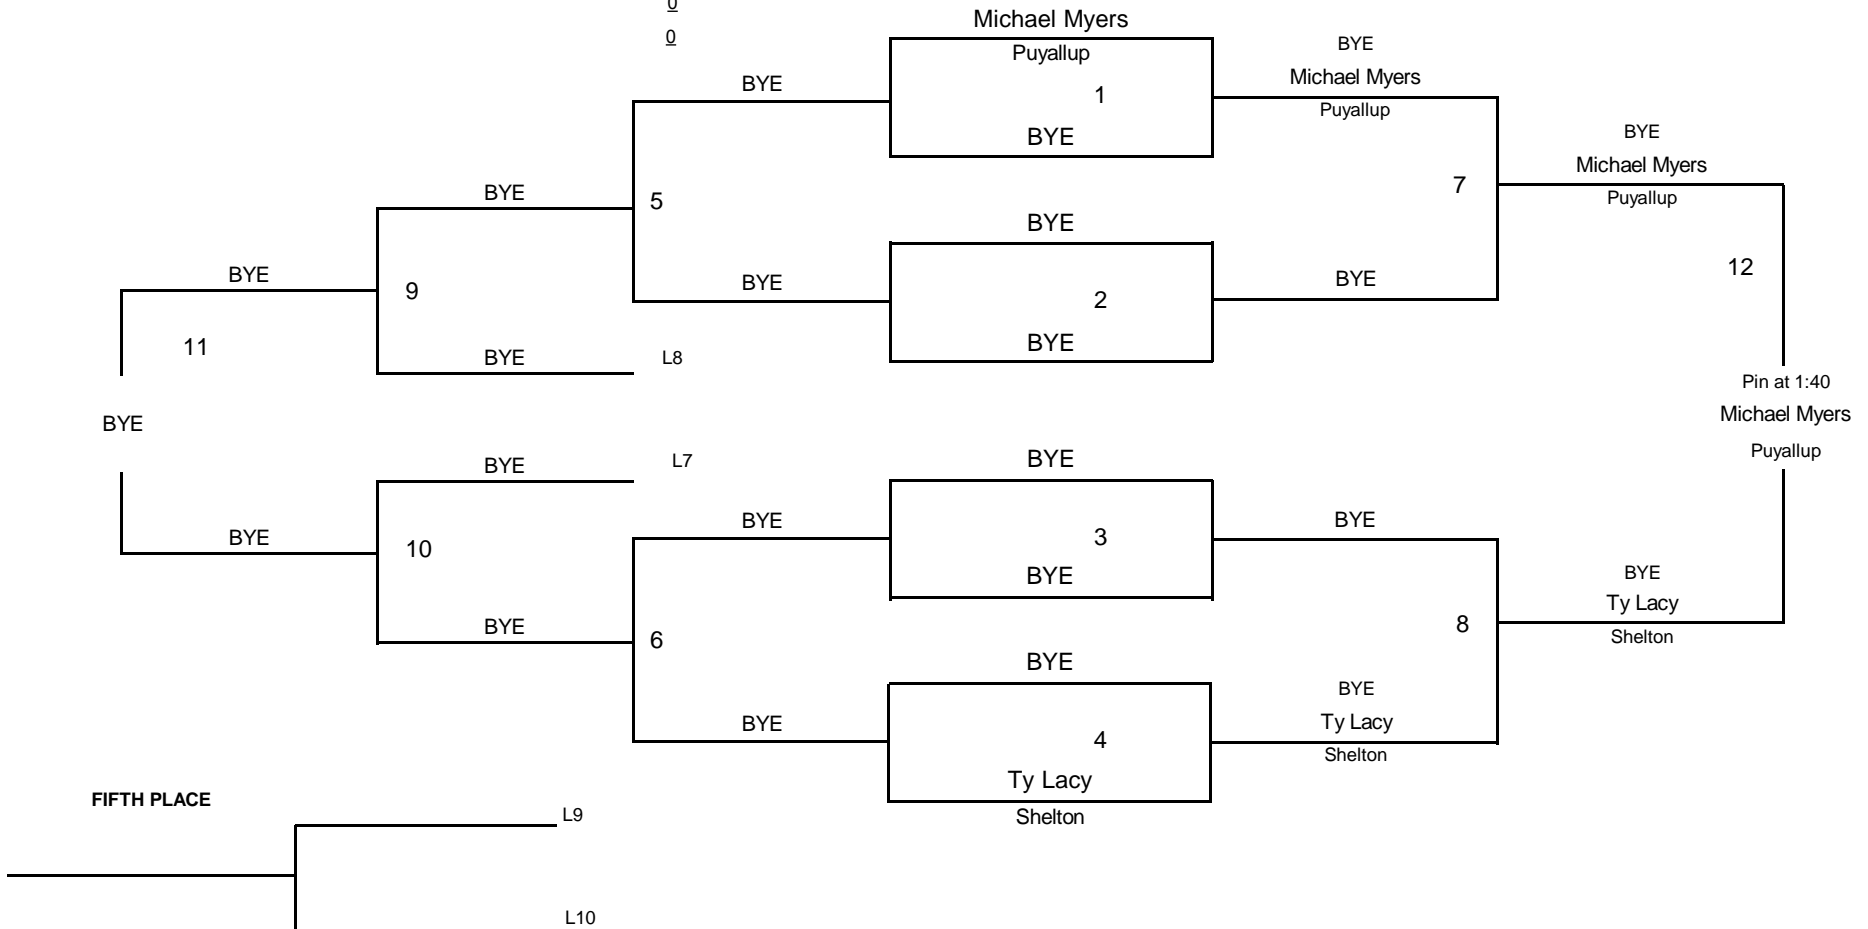

[Underlined numbers, if shown, are PLACE POINTS]

8 AND UNDER

DIVISION

110

WEIGHT

Division B 2013

January 12, 2013

- FIRST** Michael Myers Puyallup 16
- SECOND** Ty Lacy Shelton 12
- THIRD** 9
- FOURTH** - 7
- FIFTH** 5
- SIXTH** 3
- 0
- 0

[Underlined numbers, if shown, are PLACE POINTS]