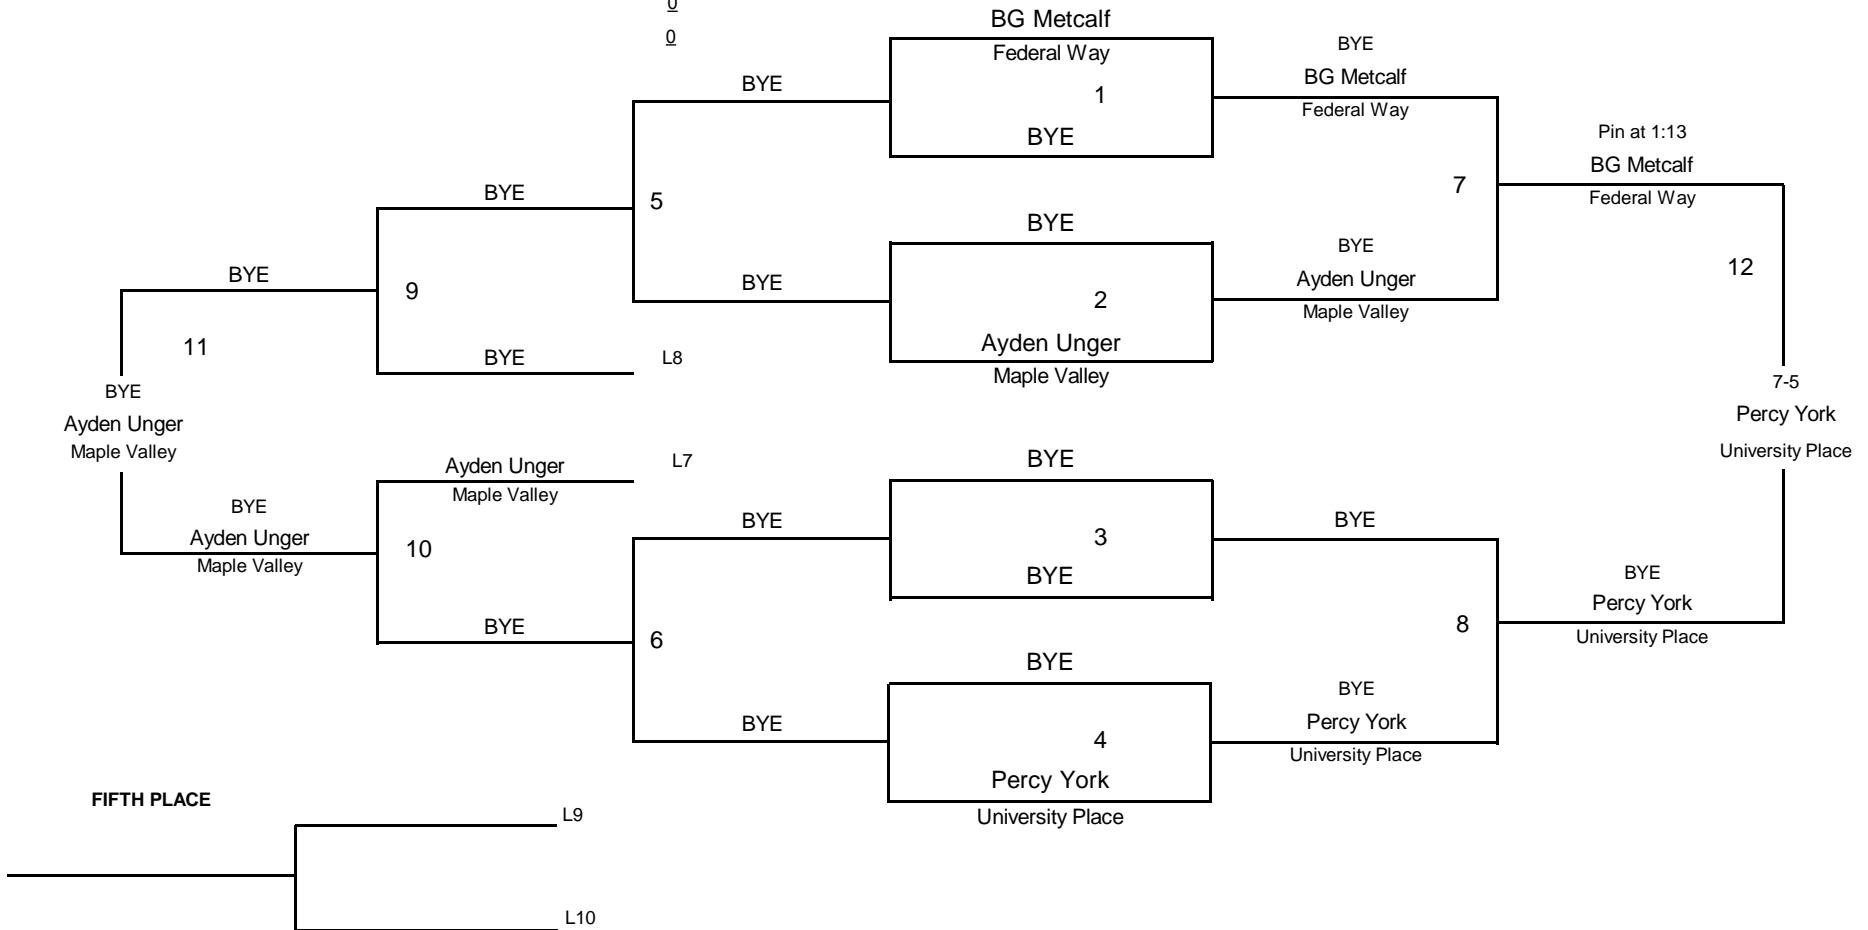

[Underlined numbers, if shown, are PLACE POINTS]

8 AND UNDER

DIVISION

100

WEIGHT

Division B 2013

January 12, 2013

- FIRST** Percy York University Place 16
- SECOND** BG Metcalf Federal Way 12
- THIRD** Ayden Unger Maple Valley 9
- FOURTH** BYE 7
- FIFTH** 5
- SIXTH** 3
- 0
- 0