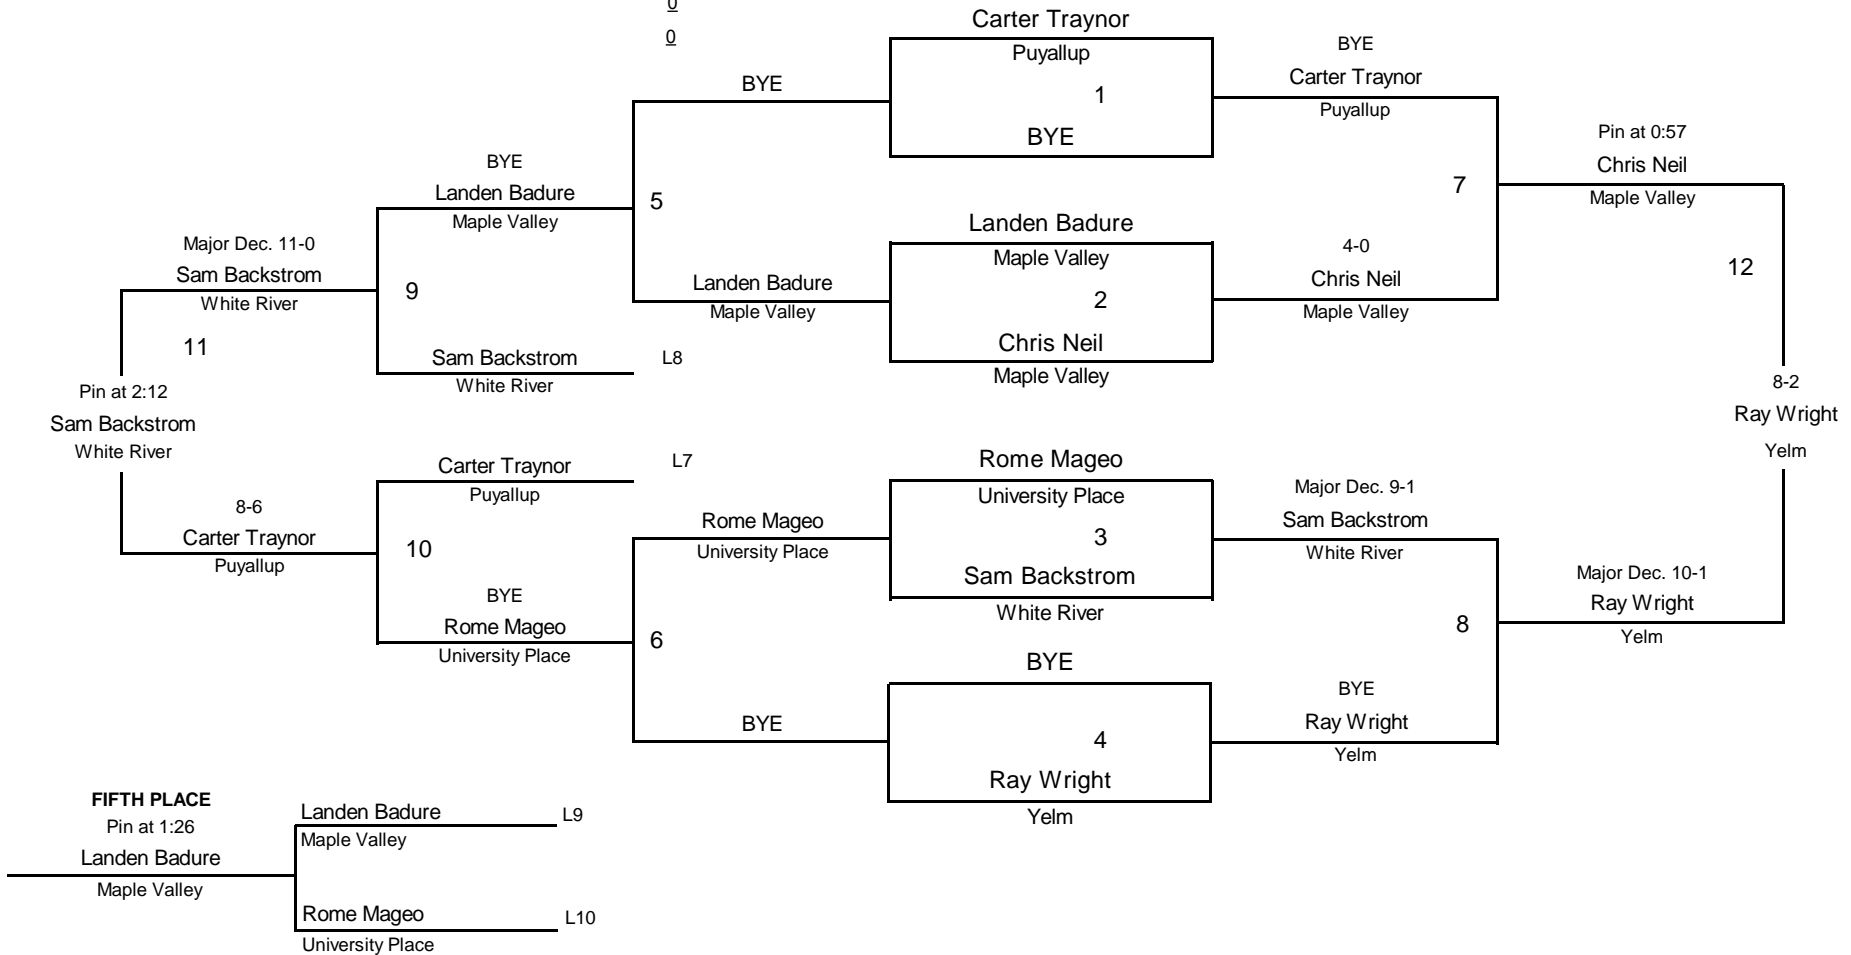

- FIRST** Kollin Gifford Yelm 16
- SECOND** Logan Lisherness White River 12
- THIRD** Mateo Sanchez Montesano 9
- FOURTH** Wyatt Jones Puyallup 7
- FIFTH** Ty Shaw University Place 5
- SIXTH** Keanu Lafale Enumclaw 3

FIRST	Ray Wright	Yelm	<u>16</u>
SECOND	Chris Neil	Maple Valley	<u>12</u>
THIRD	Sam Backstrom	White River	<u>9</u>
FOURTH	Carter Traynor	Puyallup	<u>7</u>
FIFTH	Landen Badure	Maple Valley	<u>5</u>
SIXTH	Rome Mageo	University Place	<u>3</u>
			<u>0</u>
			<u>0</u>