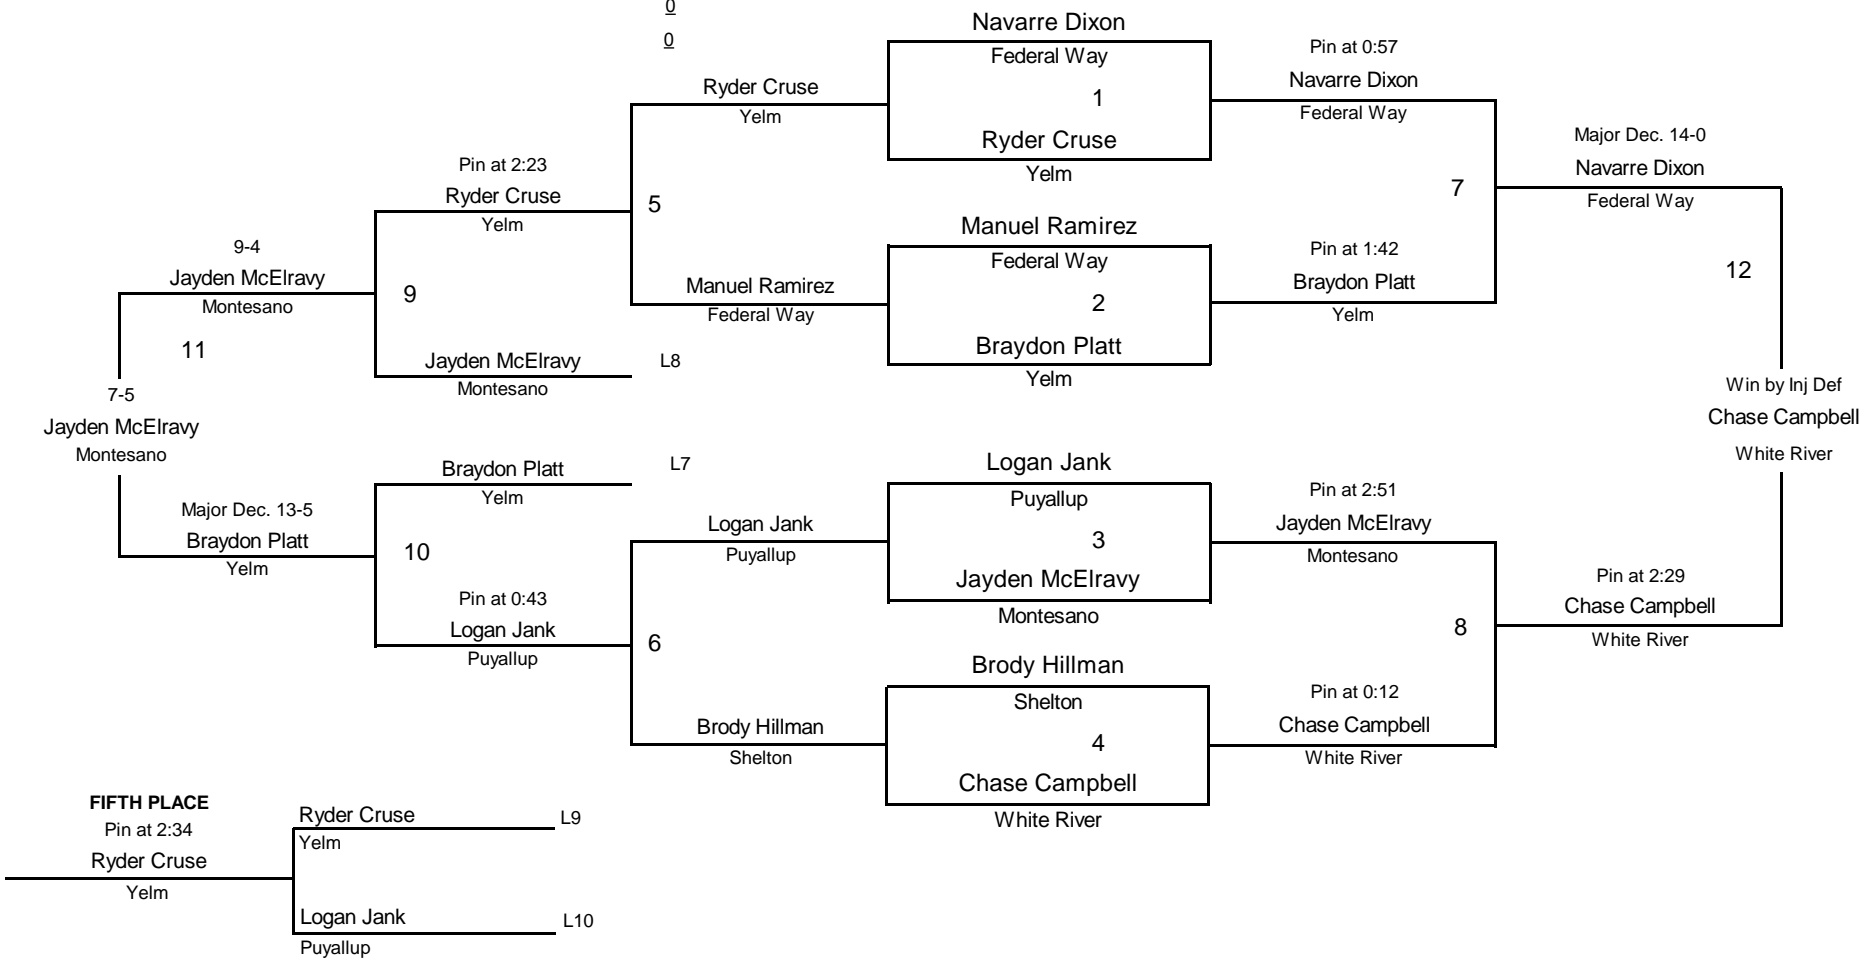

8 AND UNDER

DIVISION

69

WEIGHT

Division B 2013

January 12, 2013

- **FIRST** Chase Campbell White River 16
- **SECOND** Navarre Dixon Federal Way 12
- **THIRD** Jayden McElravy Montesano 9
- **FOURTH** Braydon Platt Yelm 7
- **FIFTH** Ryder Cruse Yelm 5
- **SIXTH** Logan Jank Puyallup 3

0
0

[Underlined numbers, if shown, are PLACE POINTS]