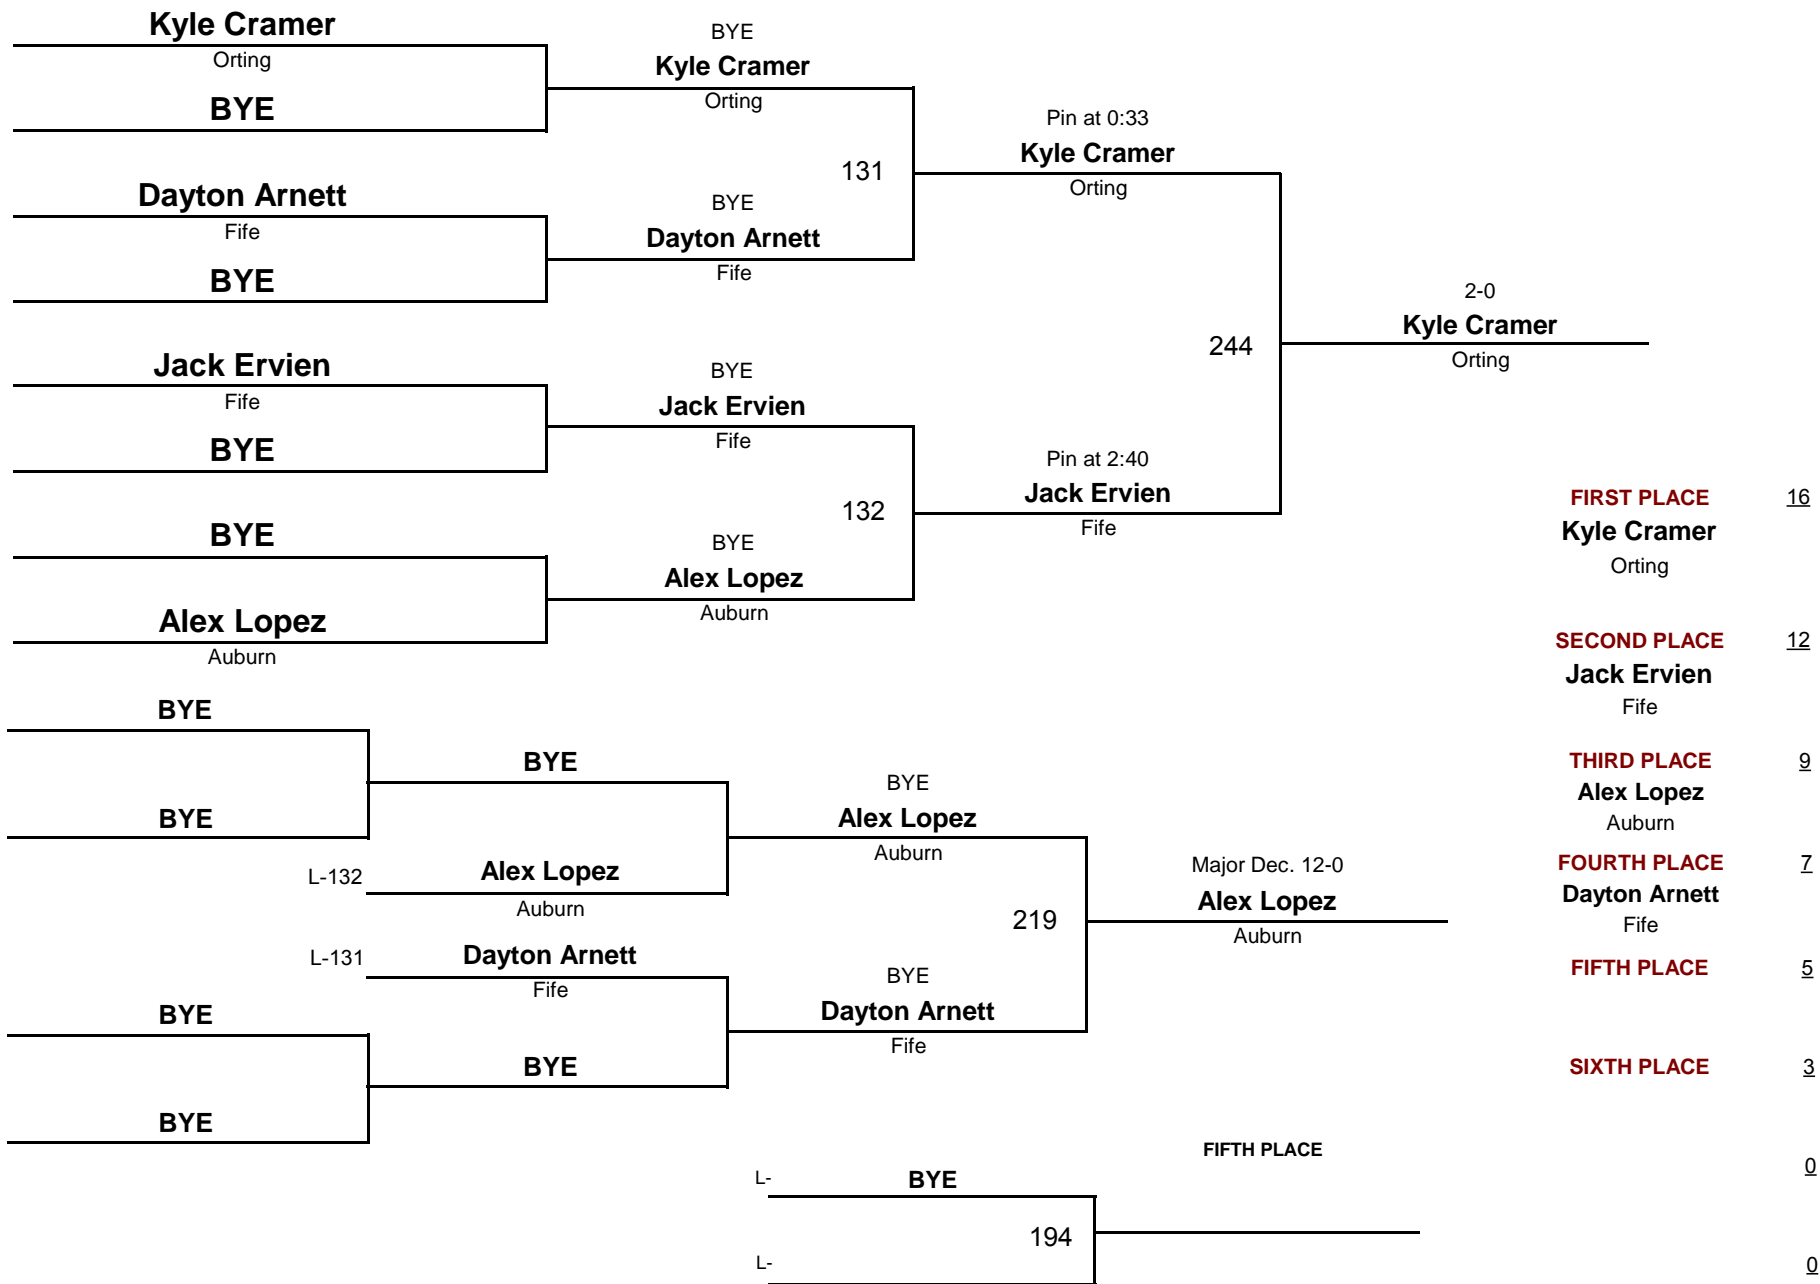

WEIGHT

January 5, 2013

9 AND OLDER

104

2013 2A Sub-Divisions

DIVISION

WEIGHT

January 5, 2013