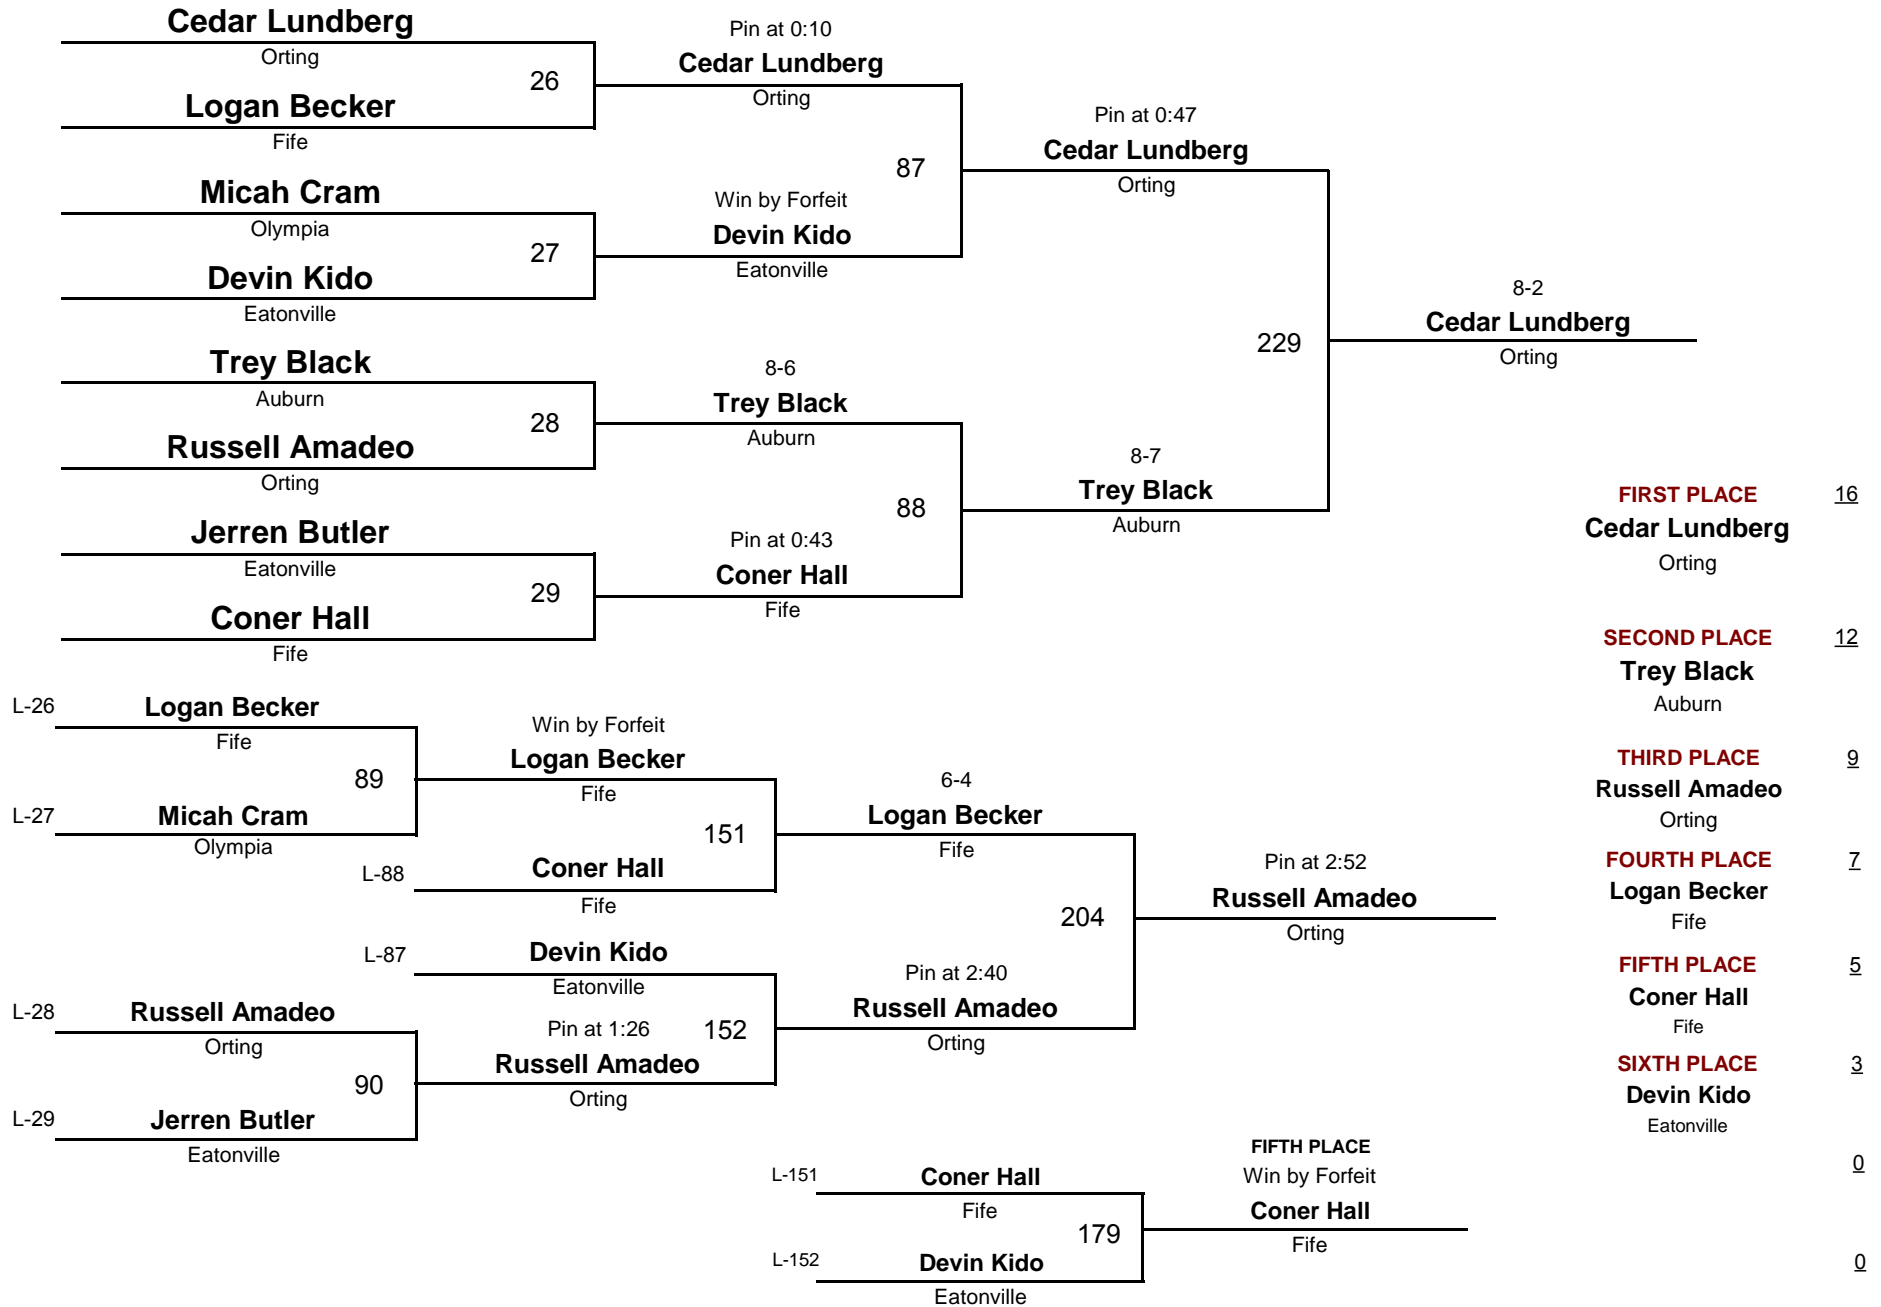

8 AND UNDER

70

2013 2A Sub-Divisions

DIVISION

WEIGHT

January 5, 2013