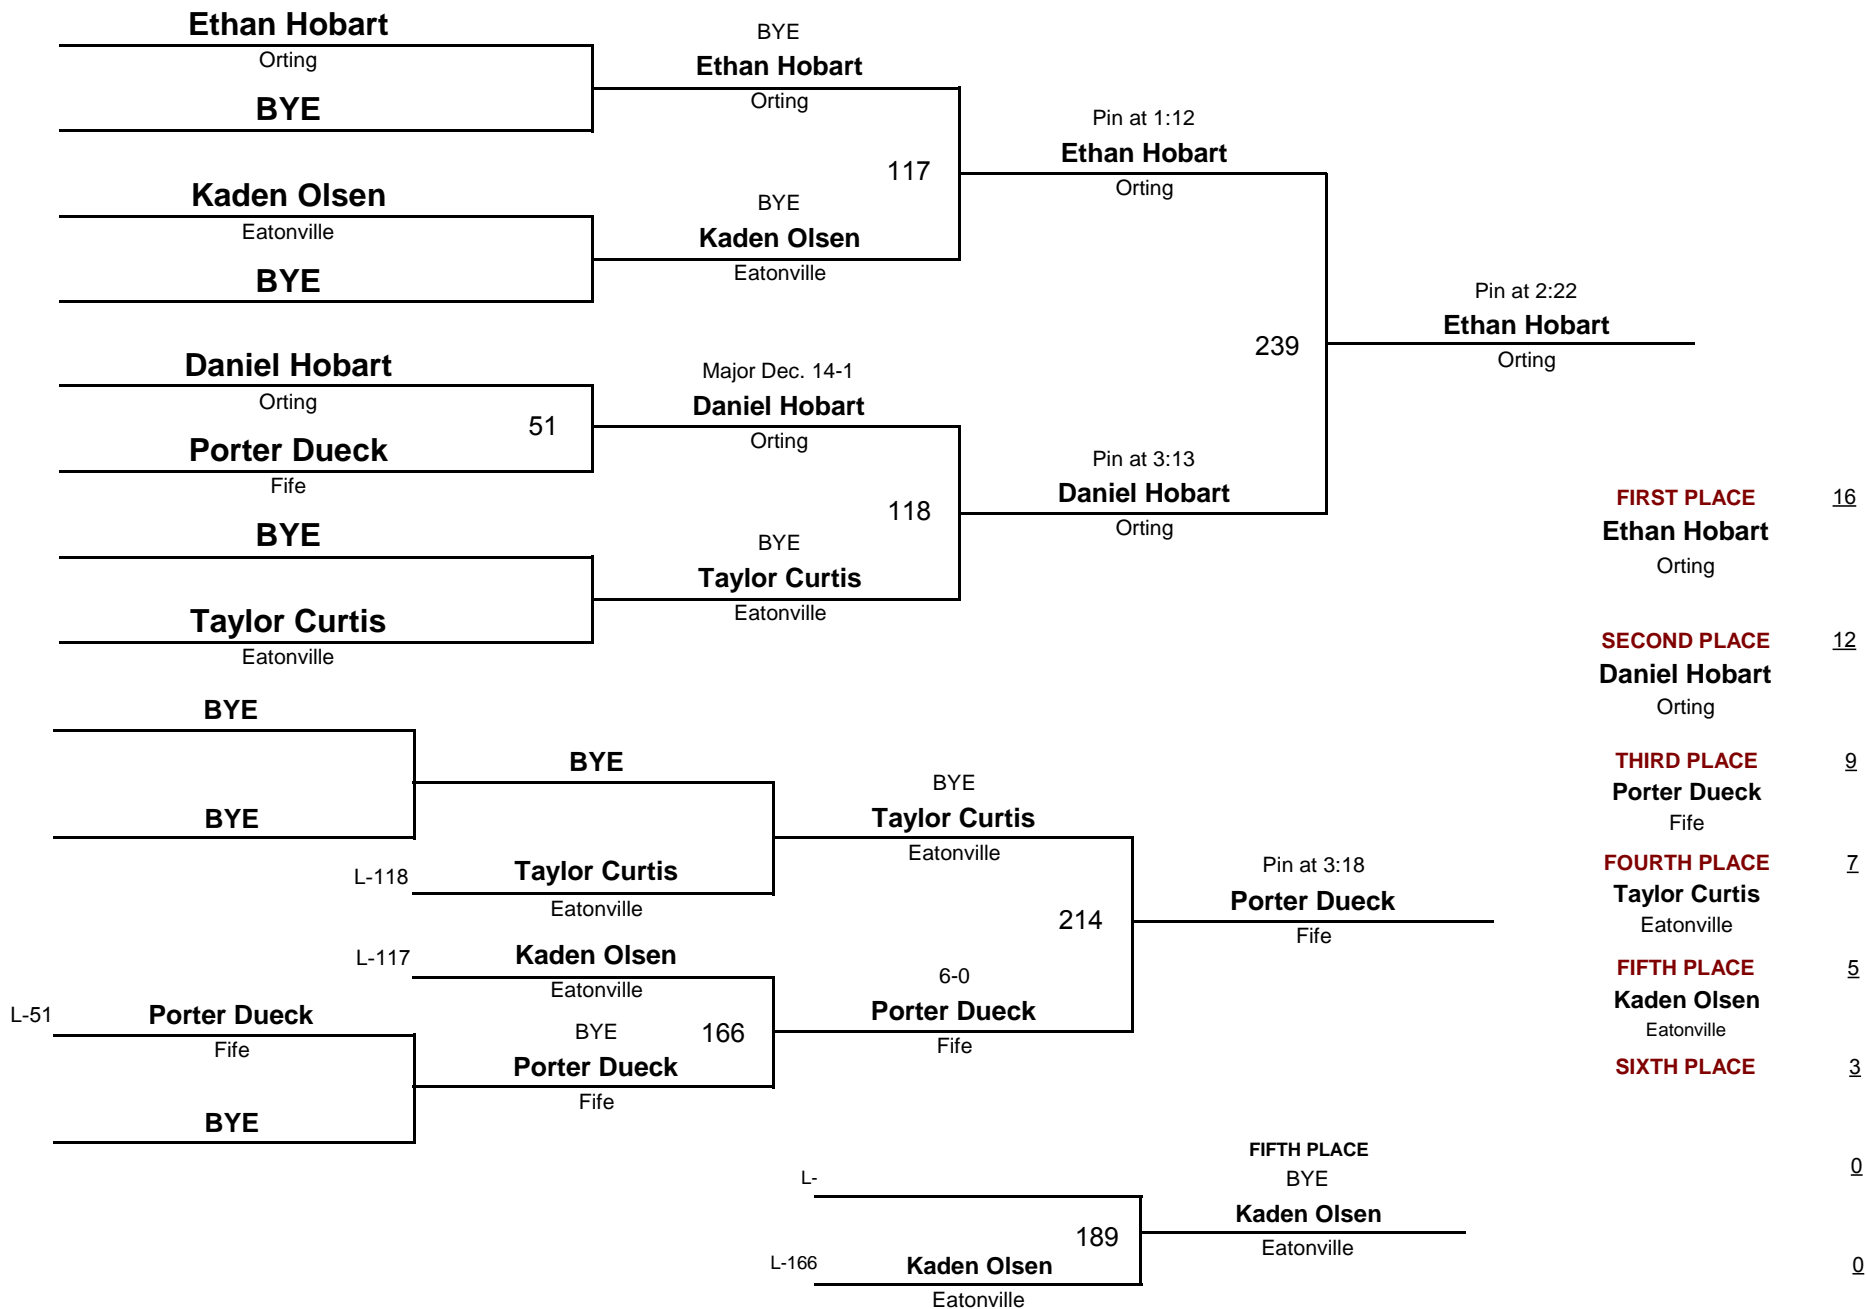

9 AND OLDER

78

2013 2A Sub-Divisions

DIVISION

WEIGHT

January 5, 2013