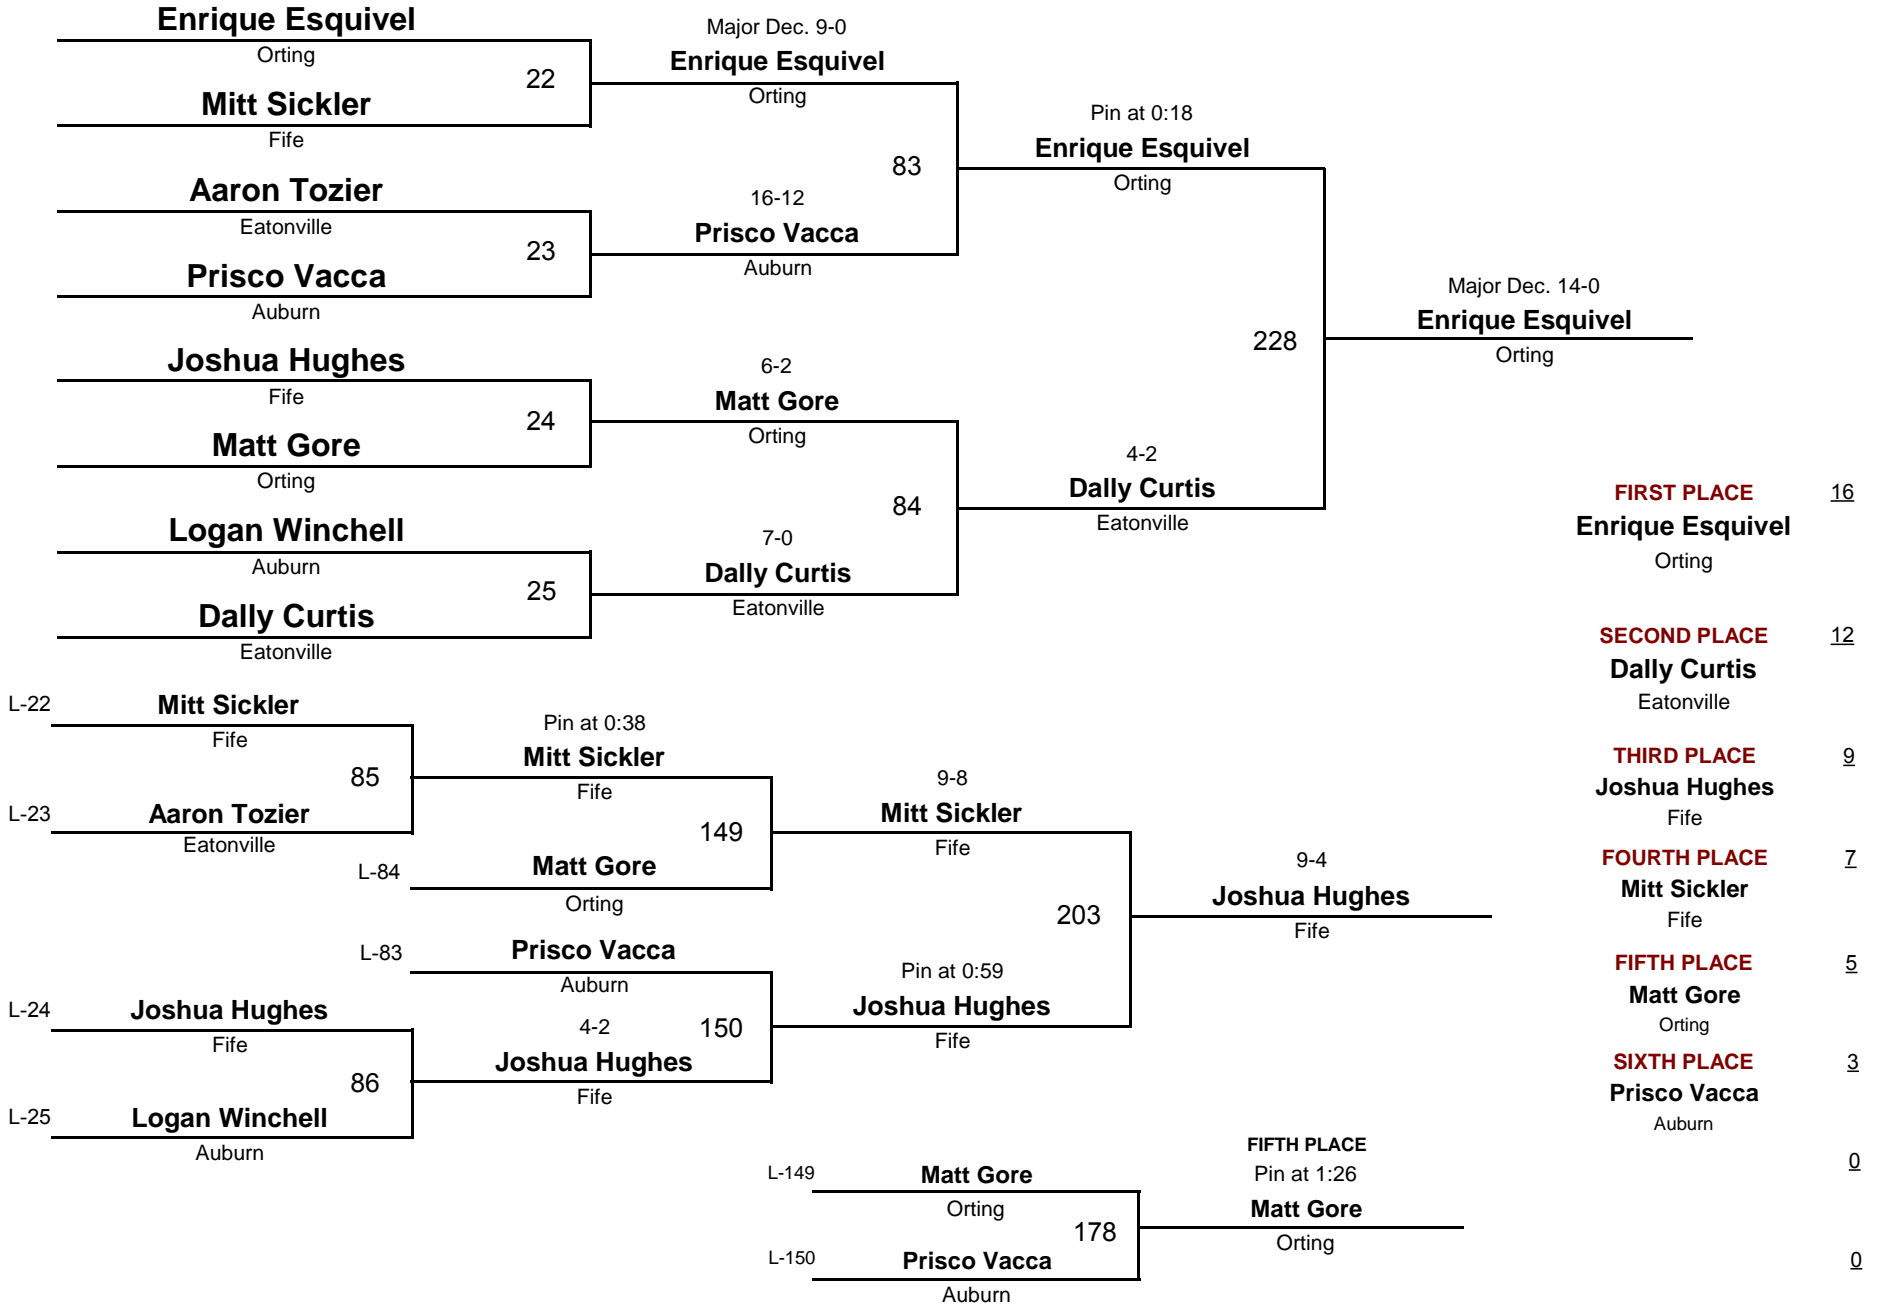

8 AND UNDER

64

2013 2A Sub-Divisions

DIVISION

WEIGHT

January 5, 2013

8 AND UNDER

70