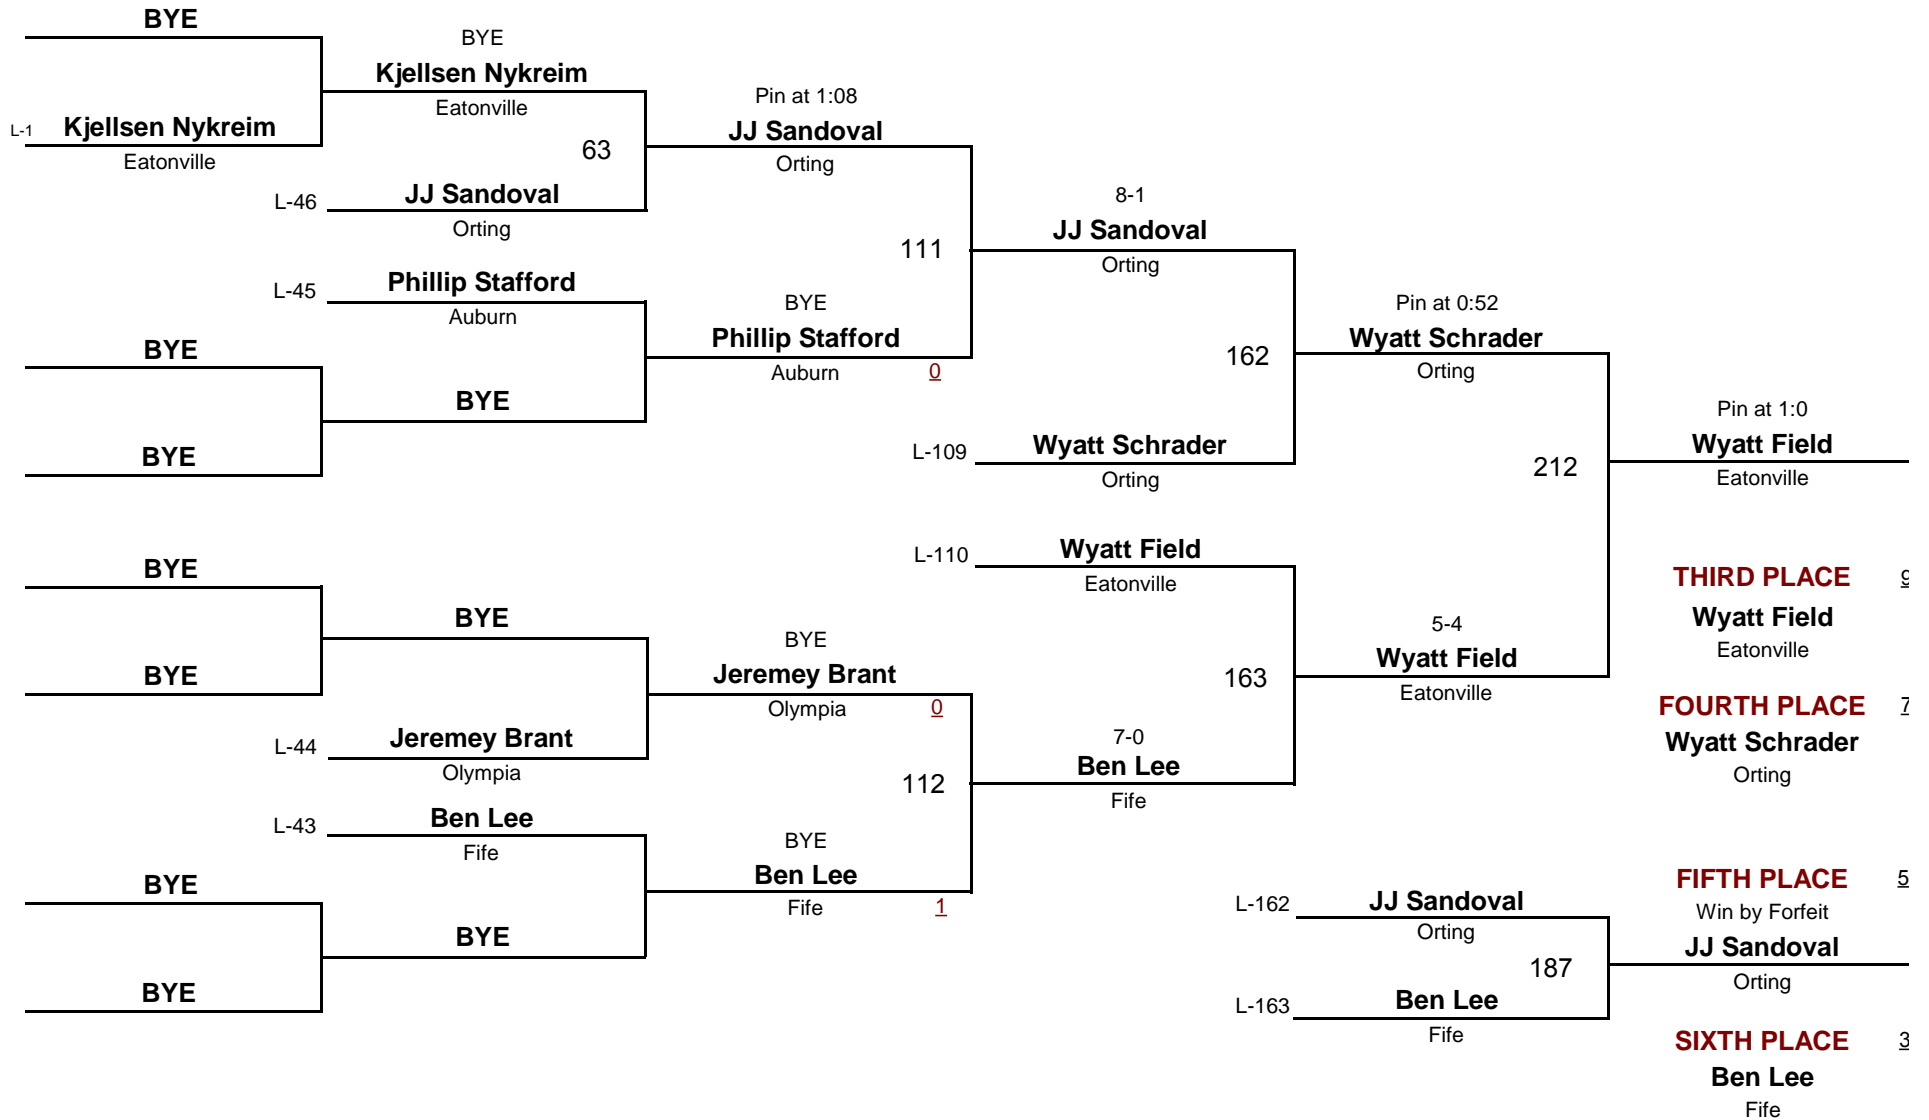

DIVISION

70

WEIGHT

2013 2A Sub-Divisions

January 5, 2013

Consolation Rounds

9 AND OLDER

74