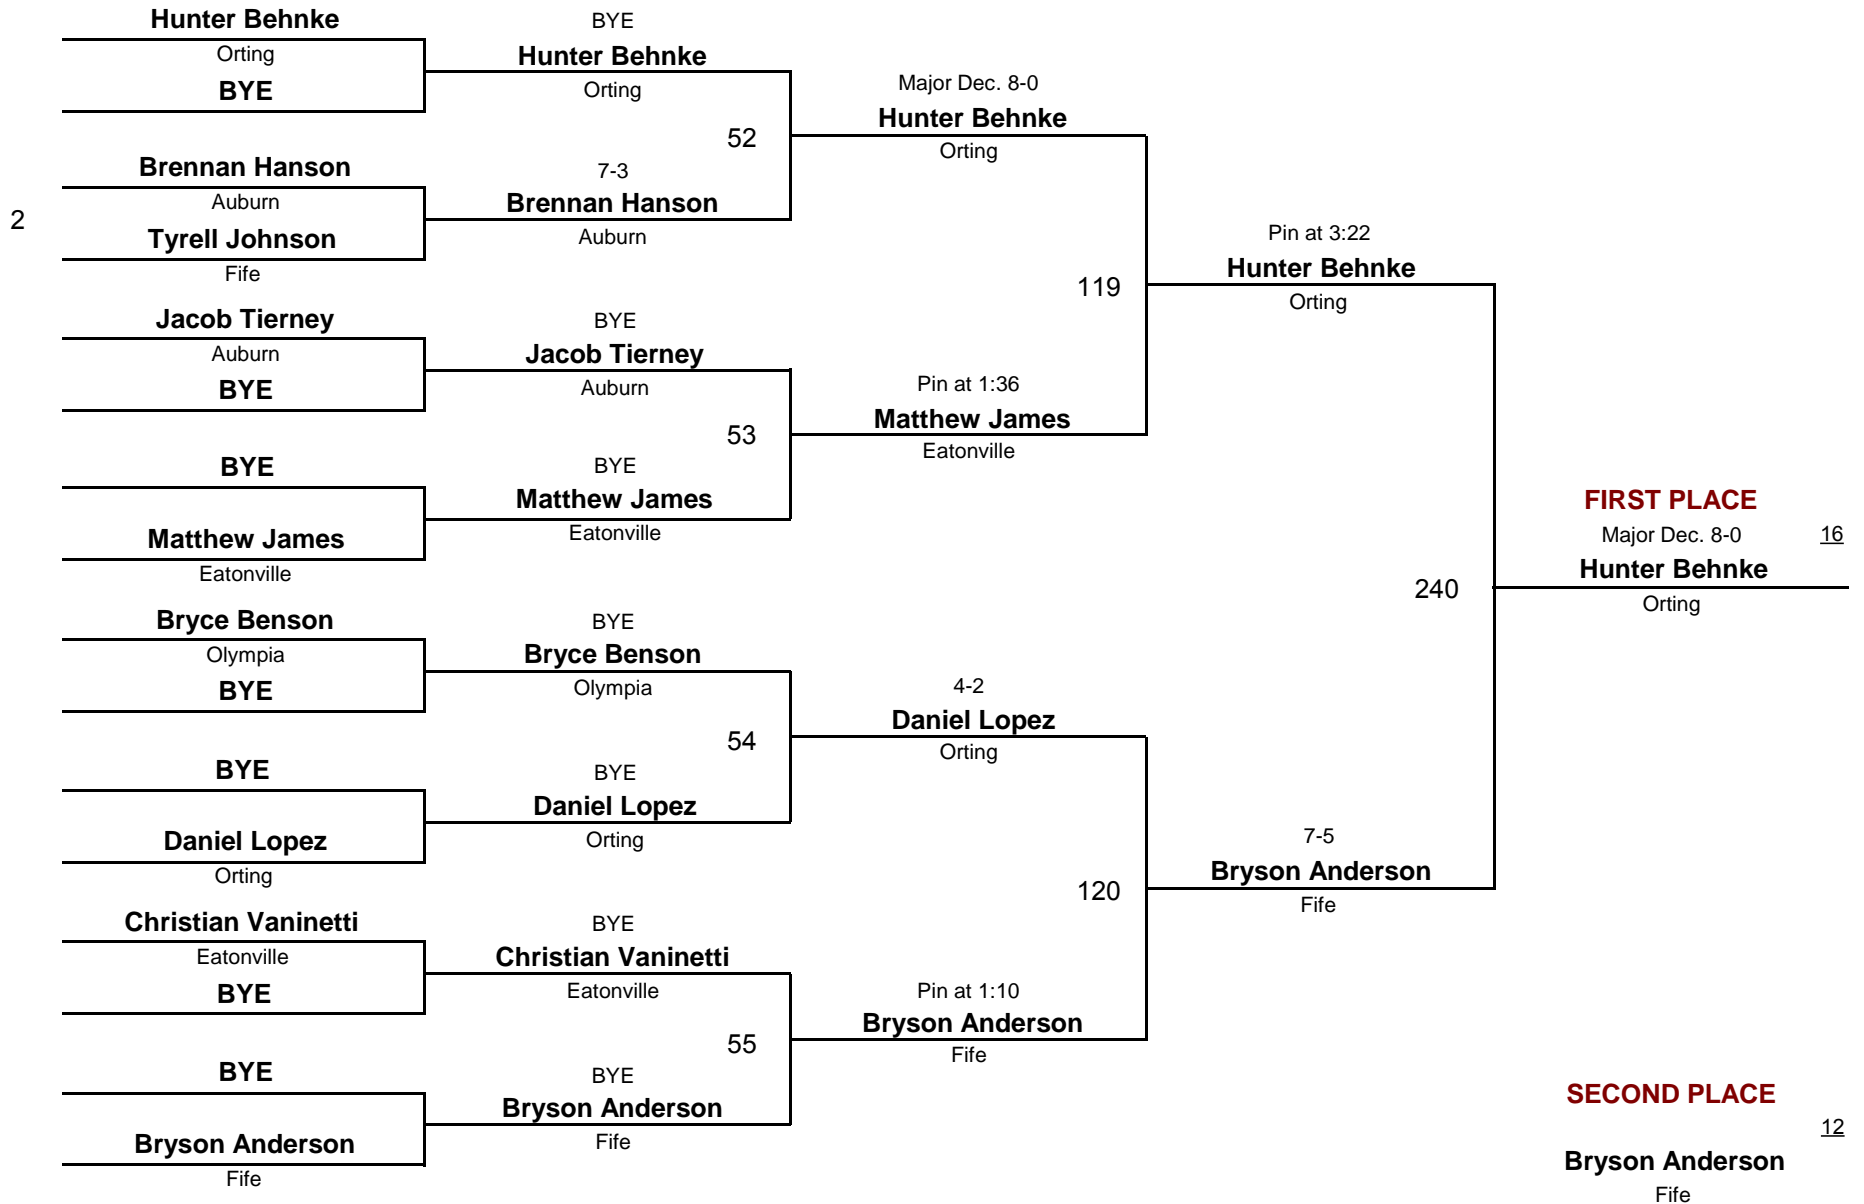

9 AND OLDER

82

2013 2A Sub-Divisions

DIVISION

WEIGHT

January 5, 2013

Championship Rounds