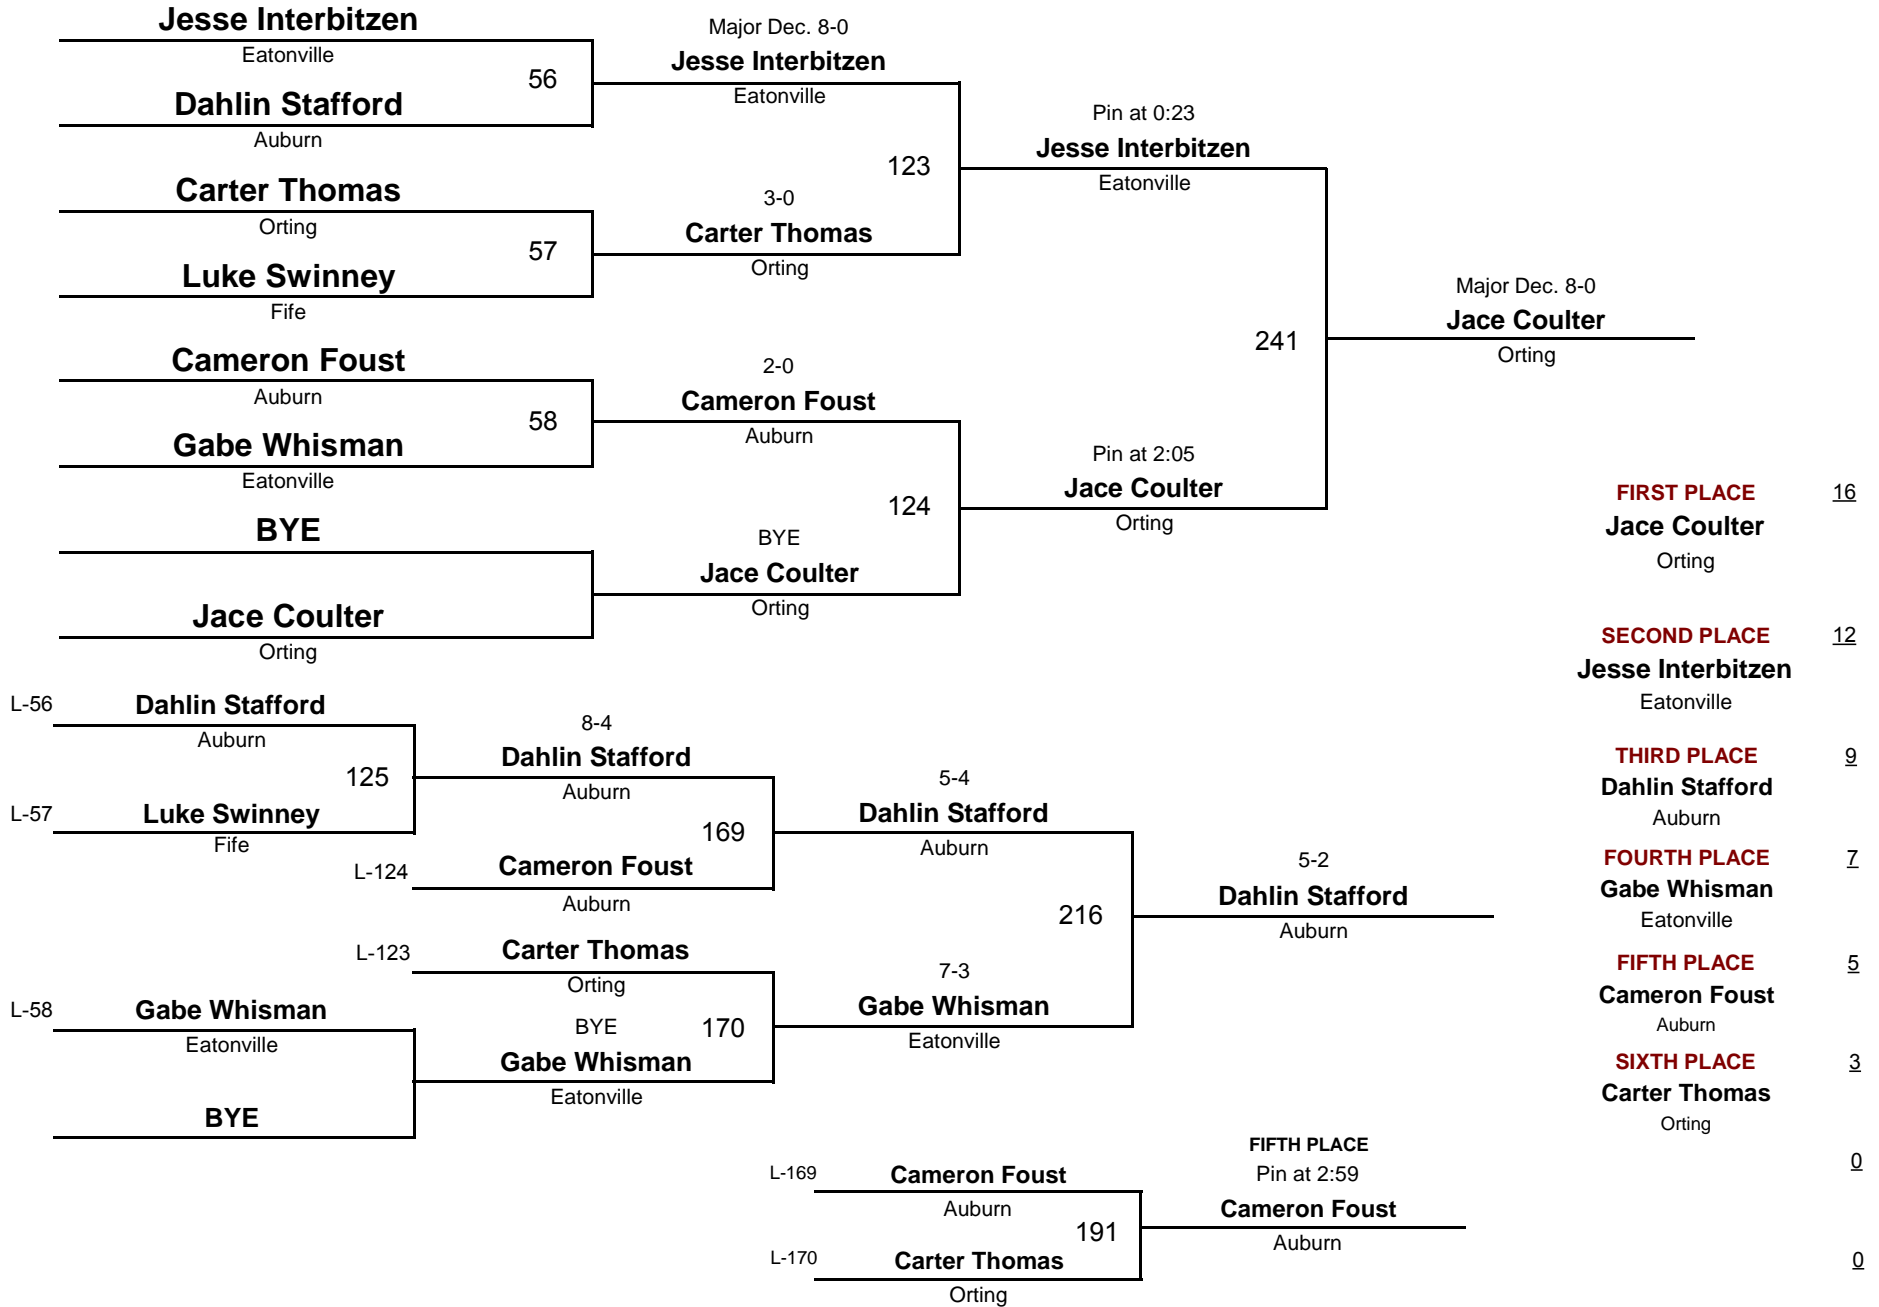

9 AND OLDER

87

2013 2A Sub-Divisions

DIVISION

WEIGHT

January 5, 2013

9 AND OLDER

92