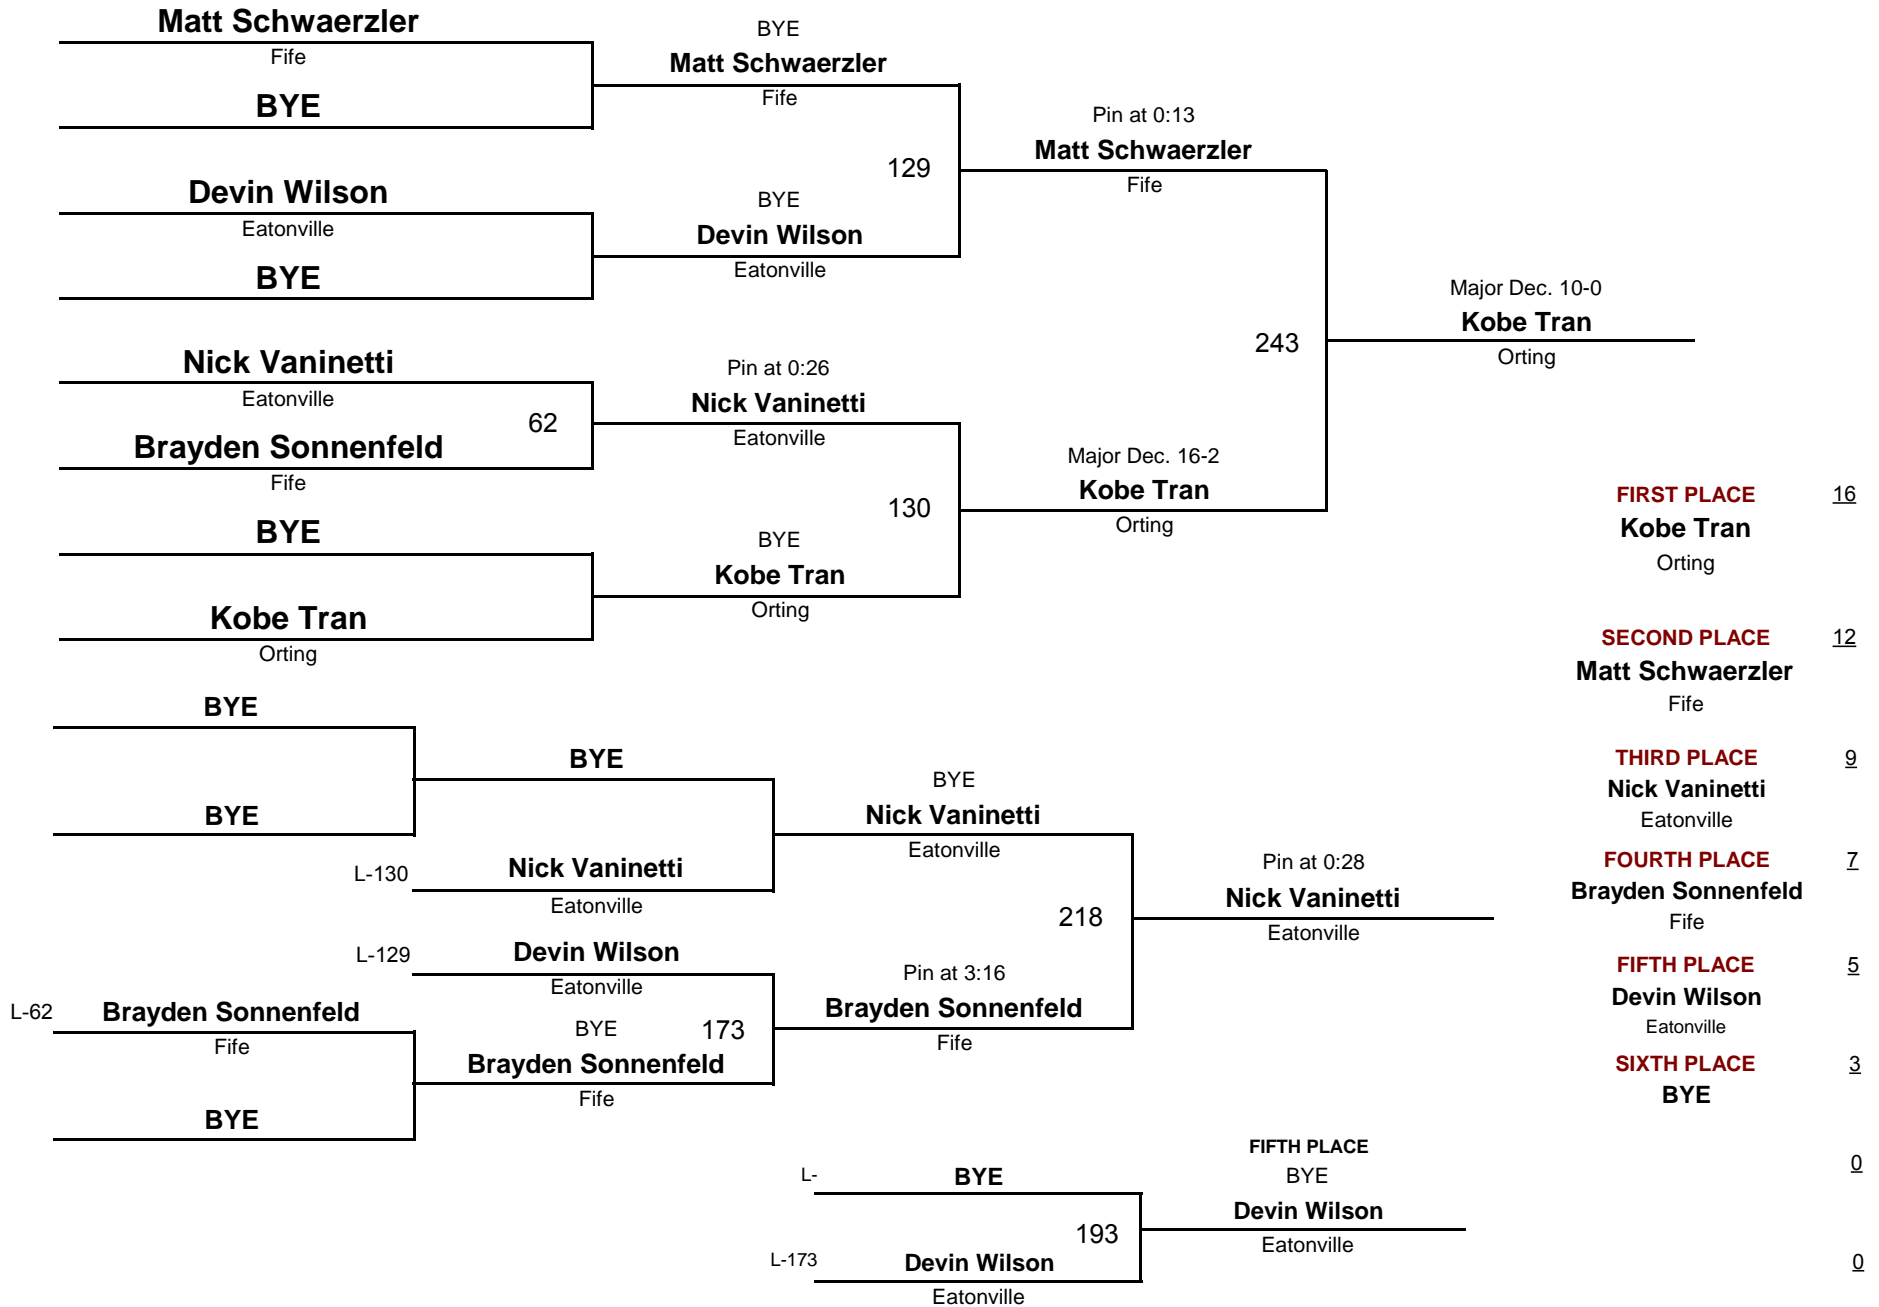

9 AND OLDER

97

2013 2A Sub-Divisions

DIVISION

WEIGHT

January 5, 2013