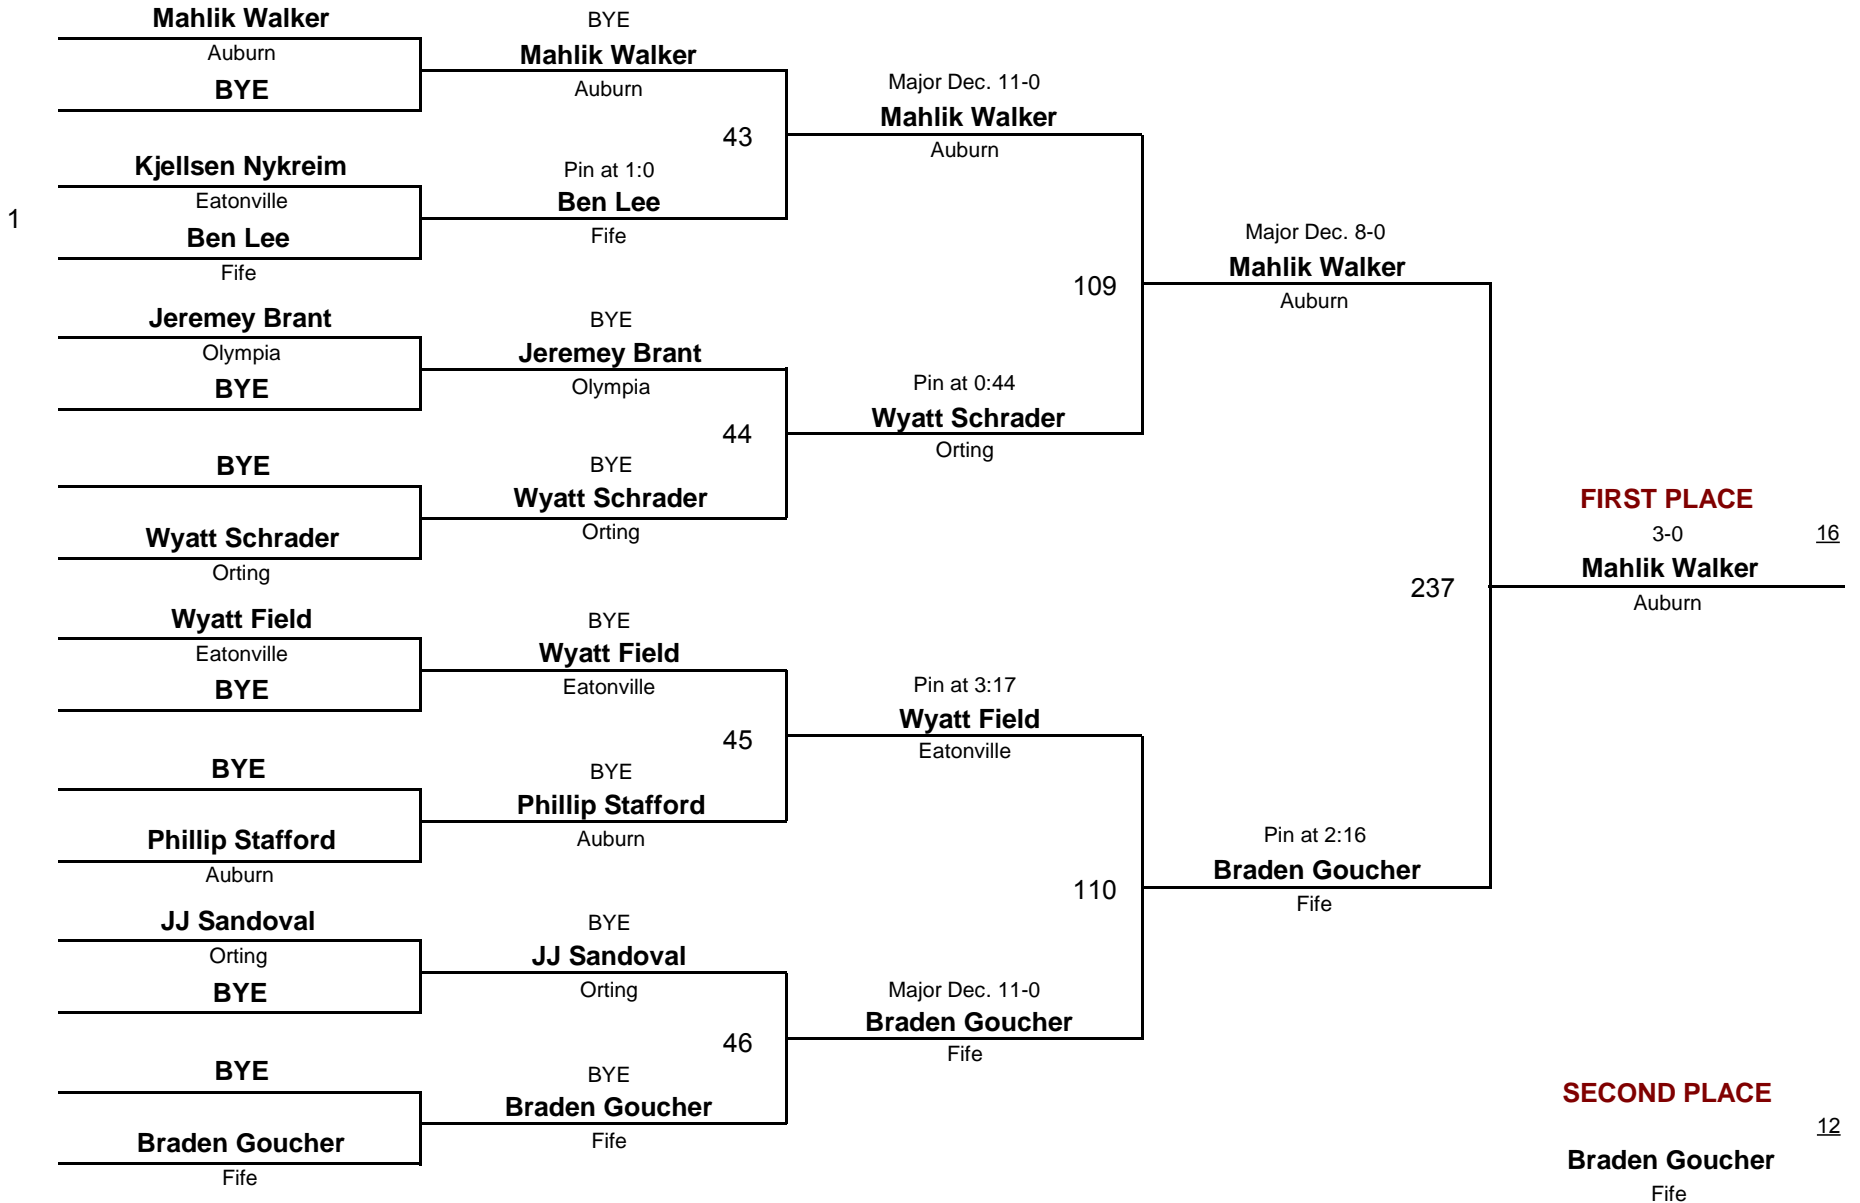

9 AND OLDER

70

DIVISION

WEIGHT

2013 2A Sub-Divisions

January 5, 2013

Championship Rounds

9 AND OLDER