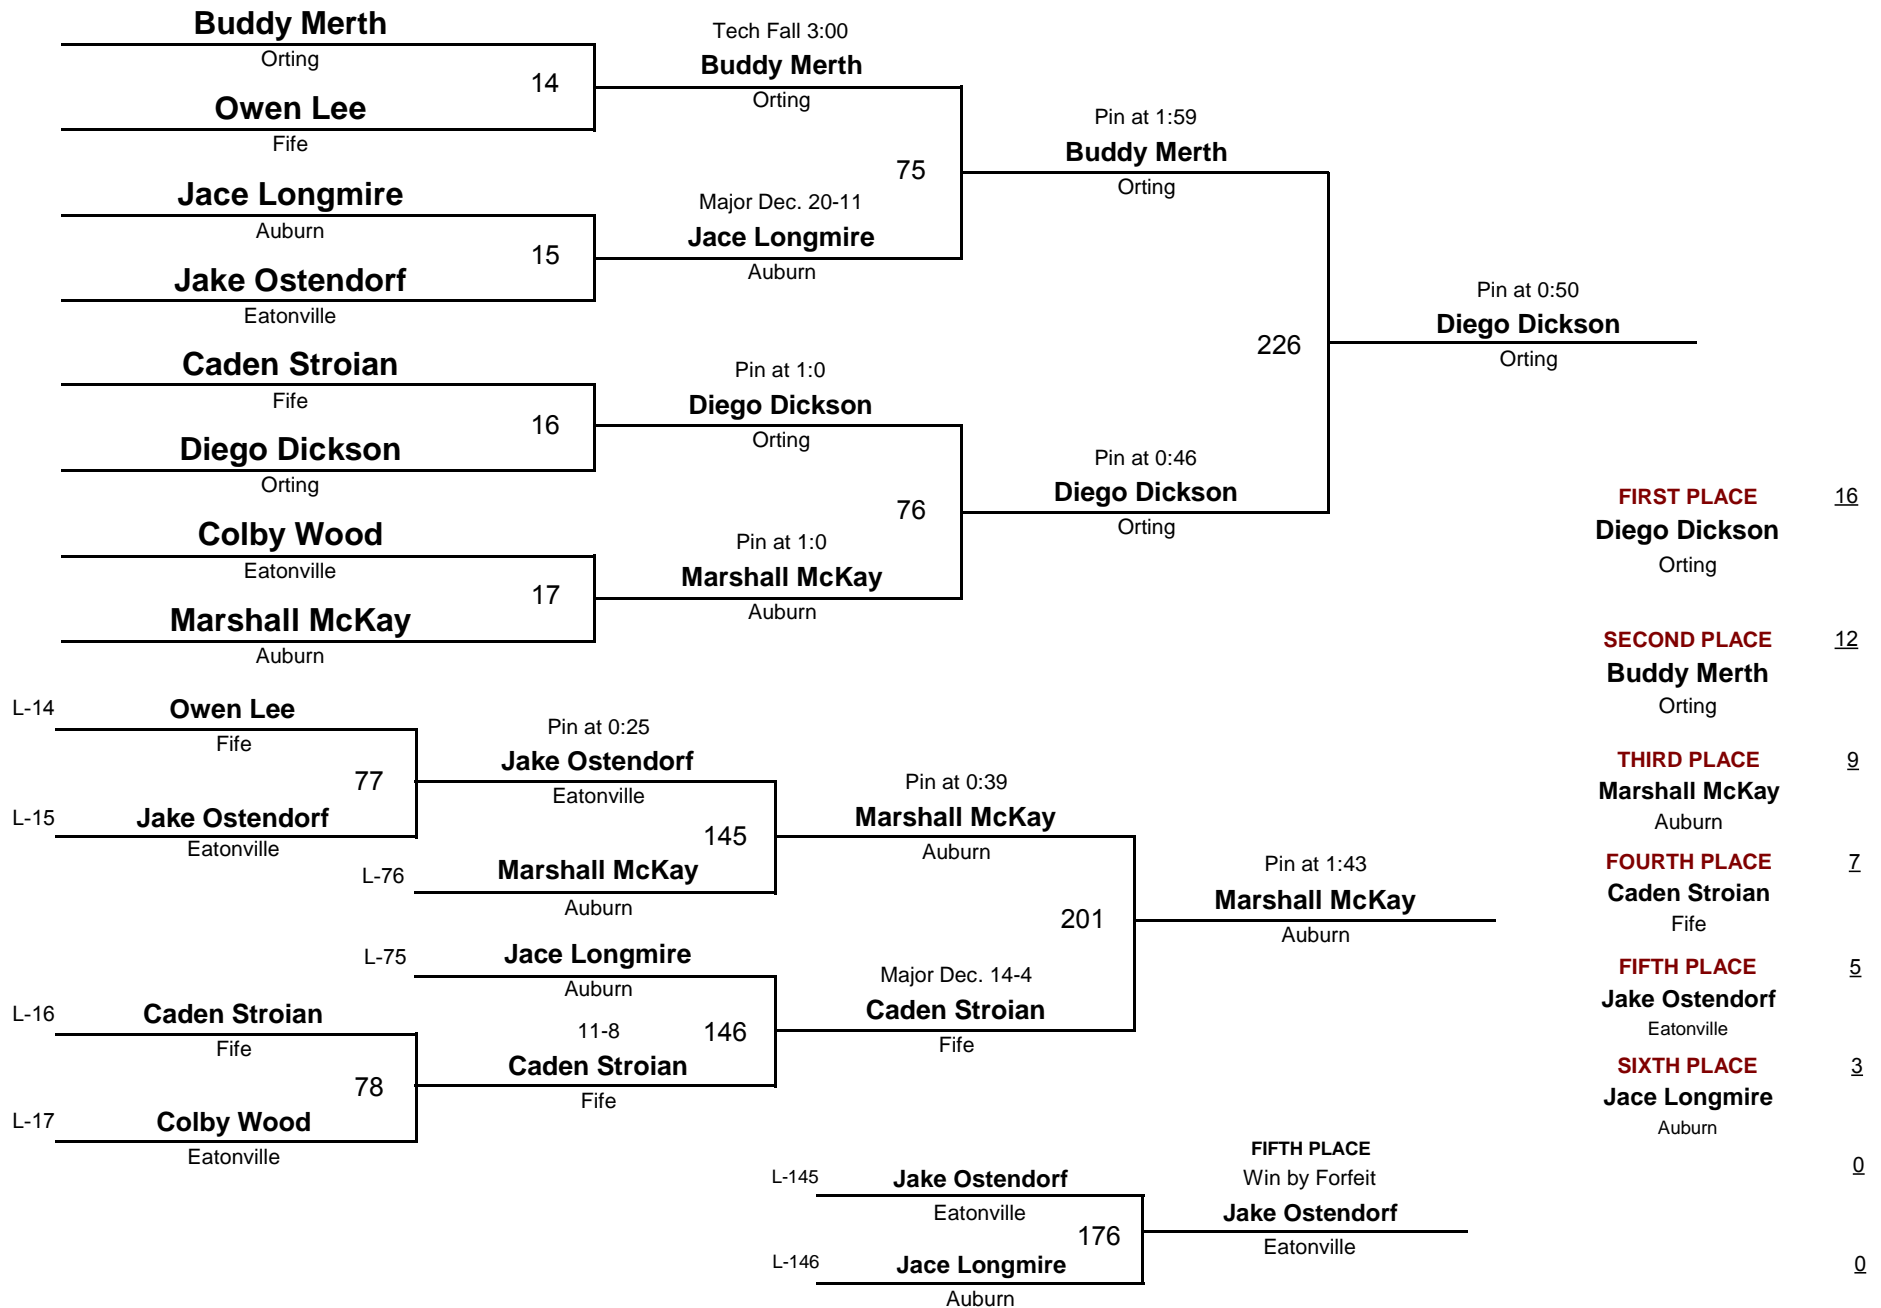

8 AND UNDER

55

2013 2A Sub-Divisions

DIVISION

WEIGHT

January 5, 2013