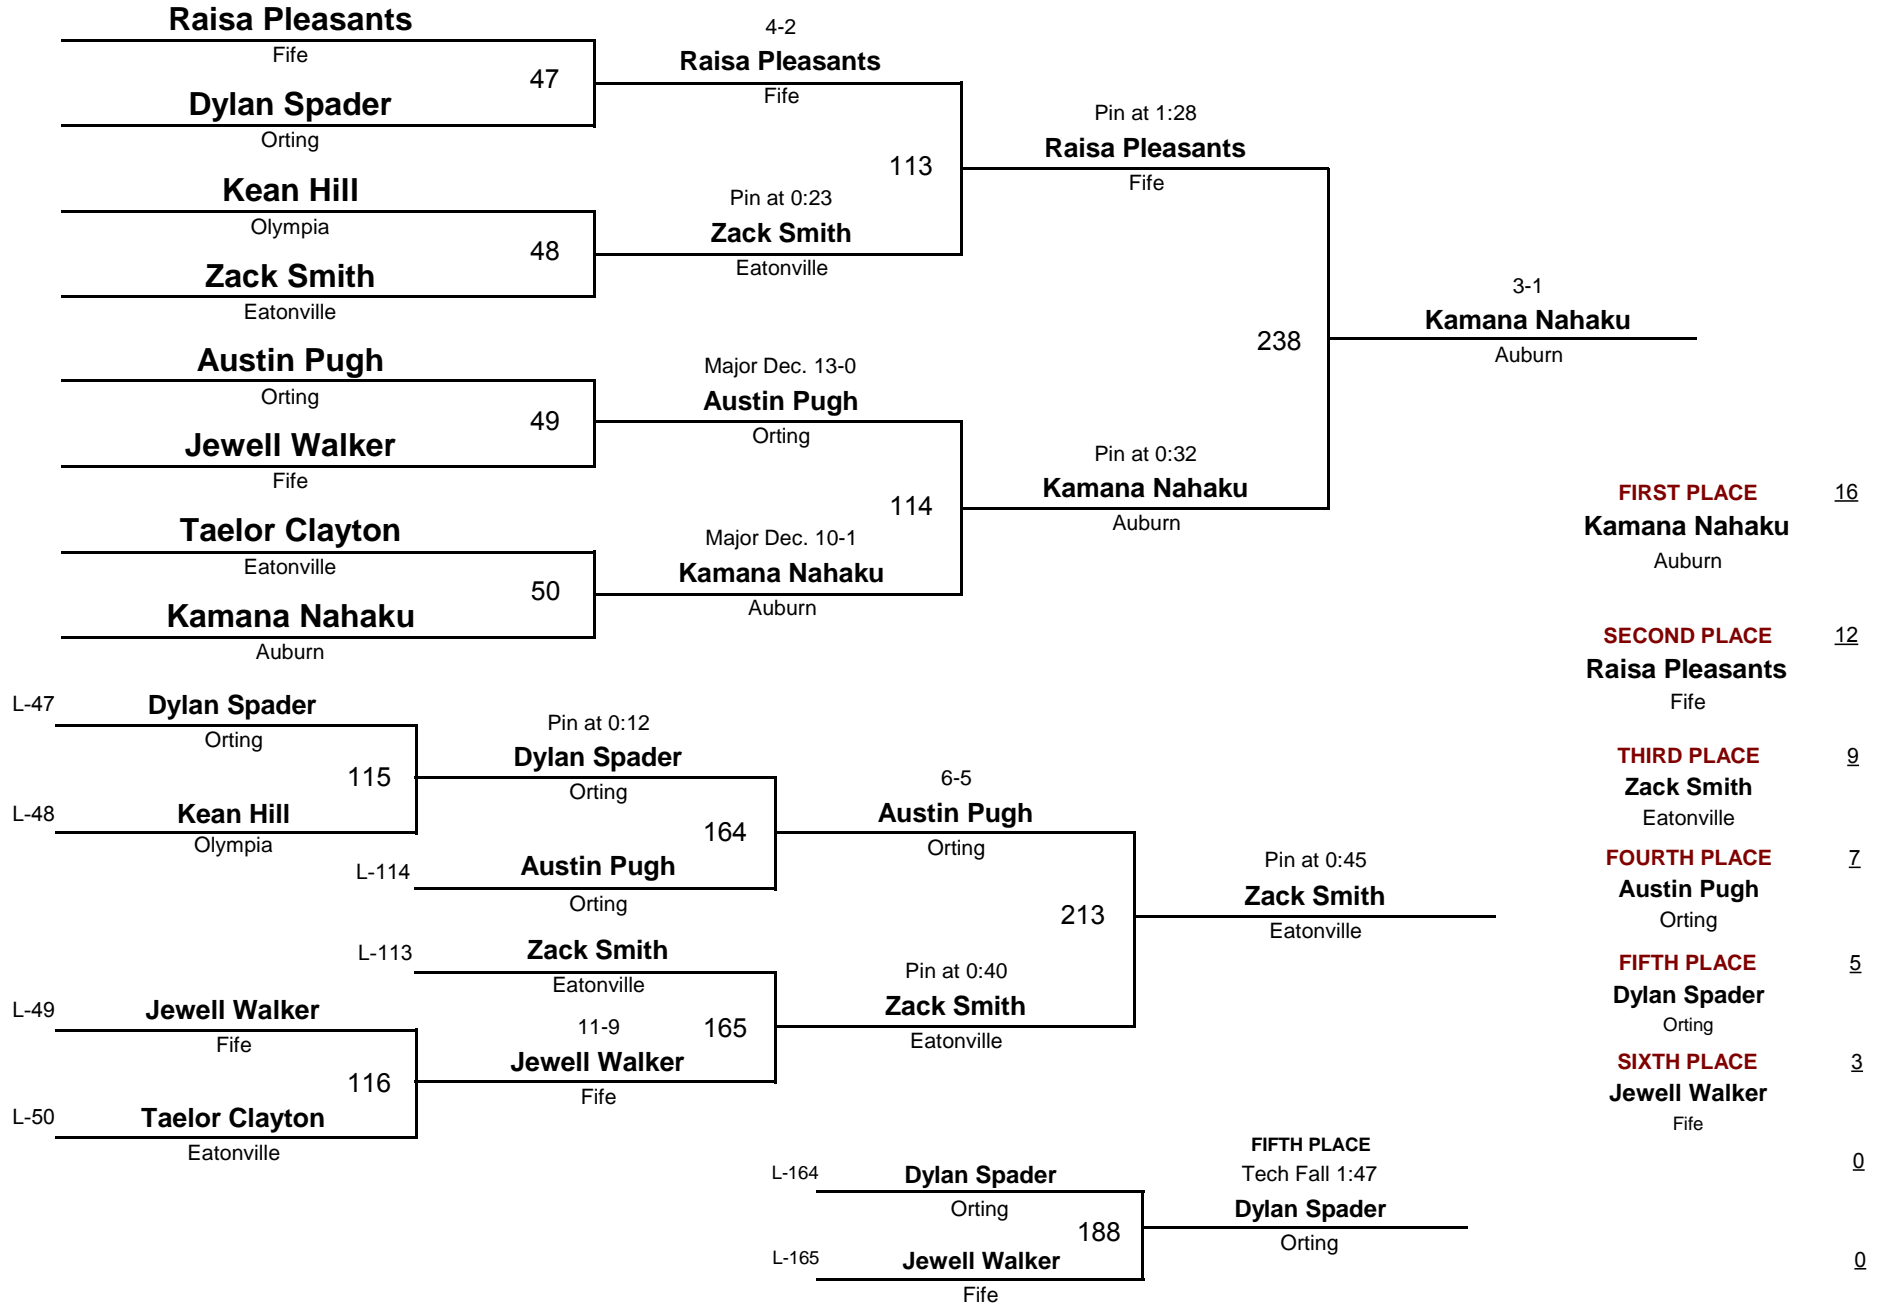

9 AND OLDER

74

2013 2A Sub-Divisions

DIVISION

WEIGHT

January 5, 2013