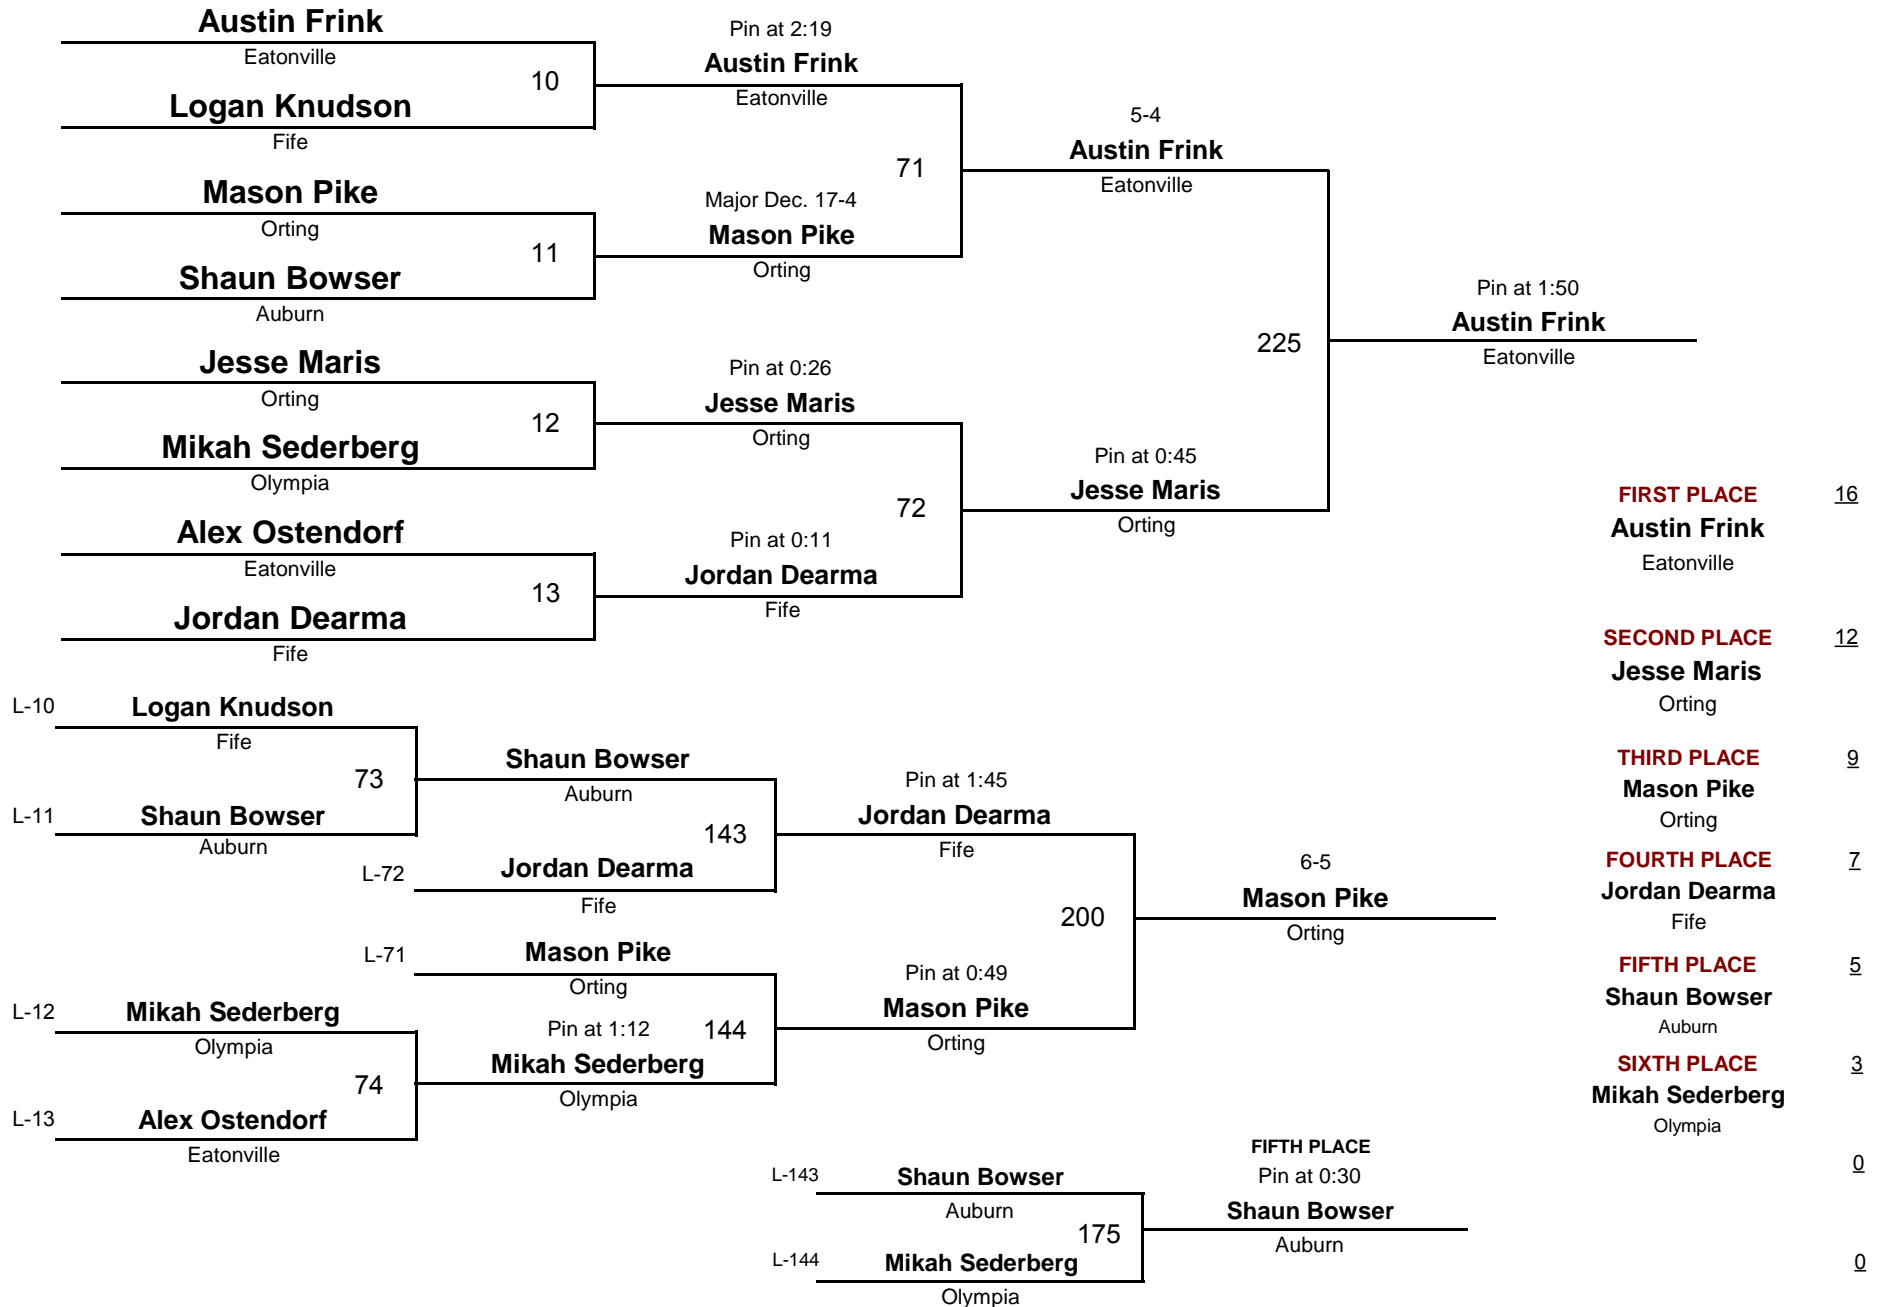

8 AND UNDER

51

2013 2A Sub-Divisions

DIVISION

WEIGHT

January 5, 2013