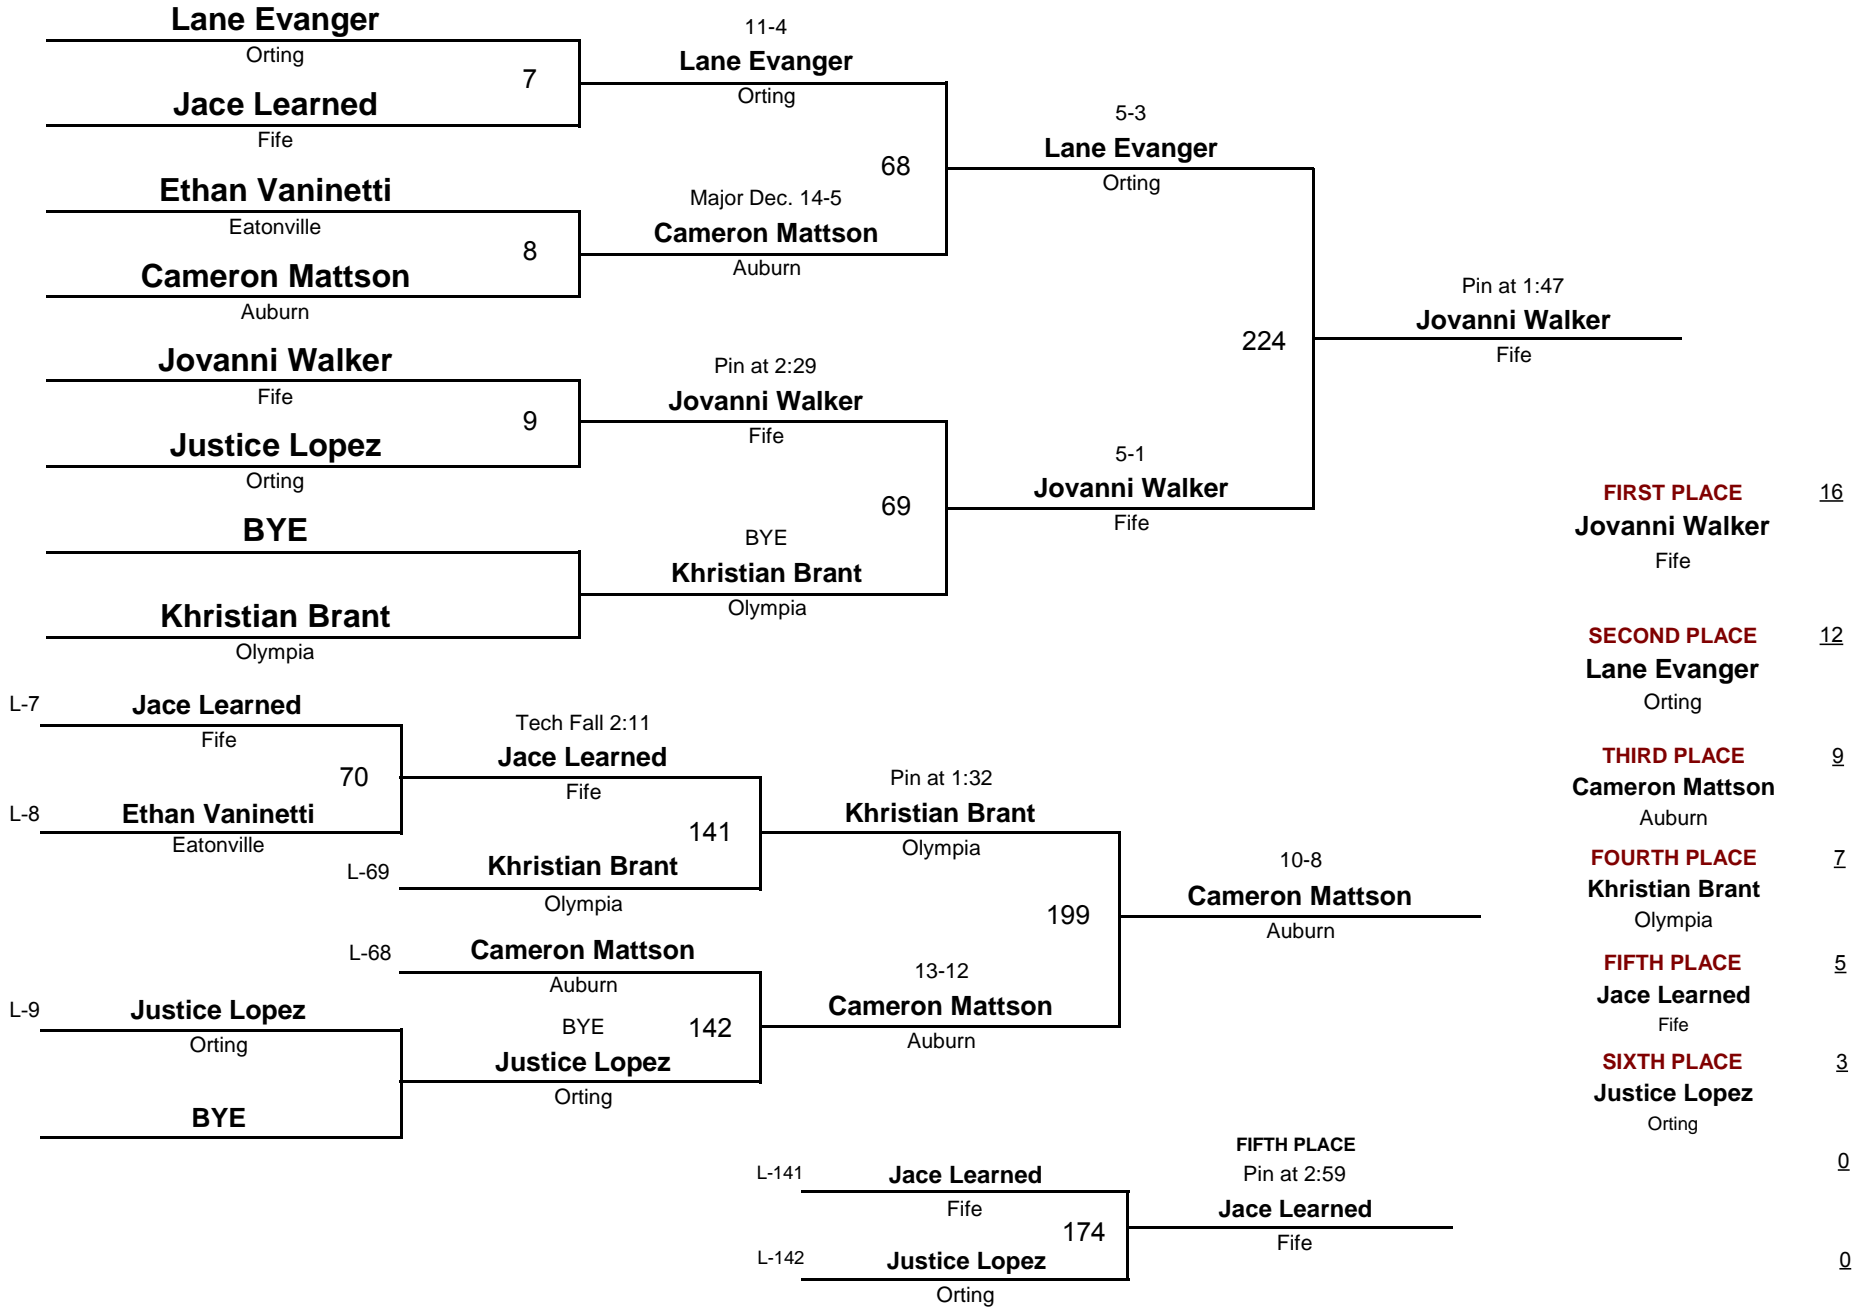

8 AND UNDER

46

2013 2A Sub-Divisions

DIVISION

WEIGHT

January 5, 2013

8 AND UNDER

51