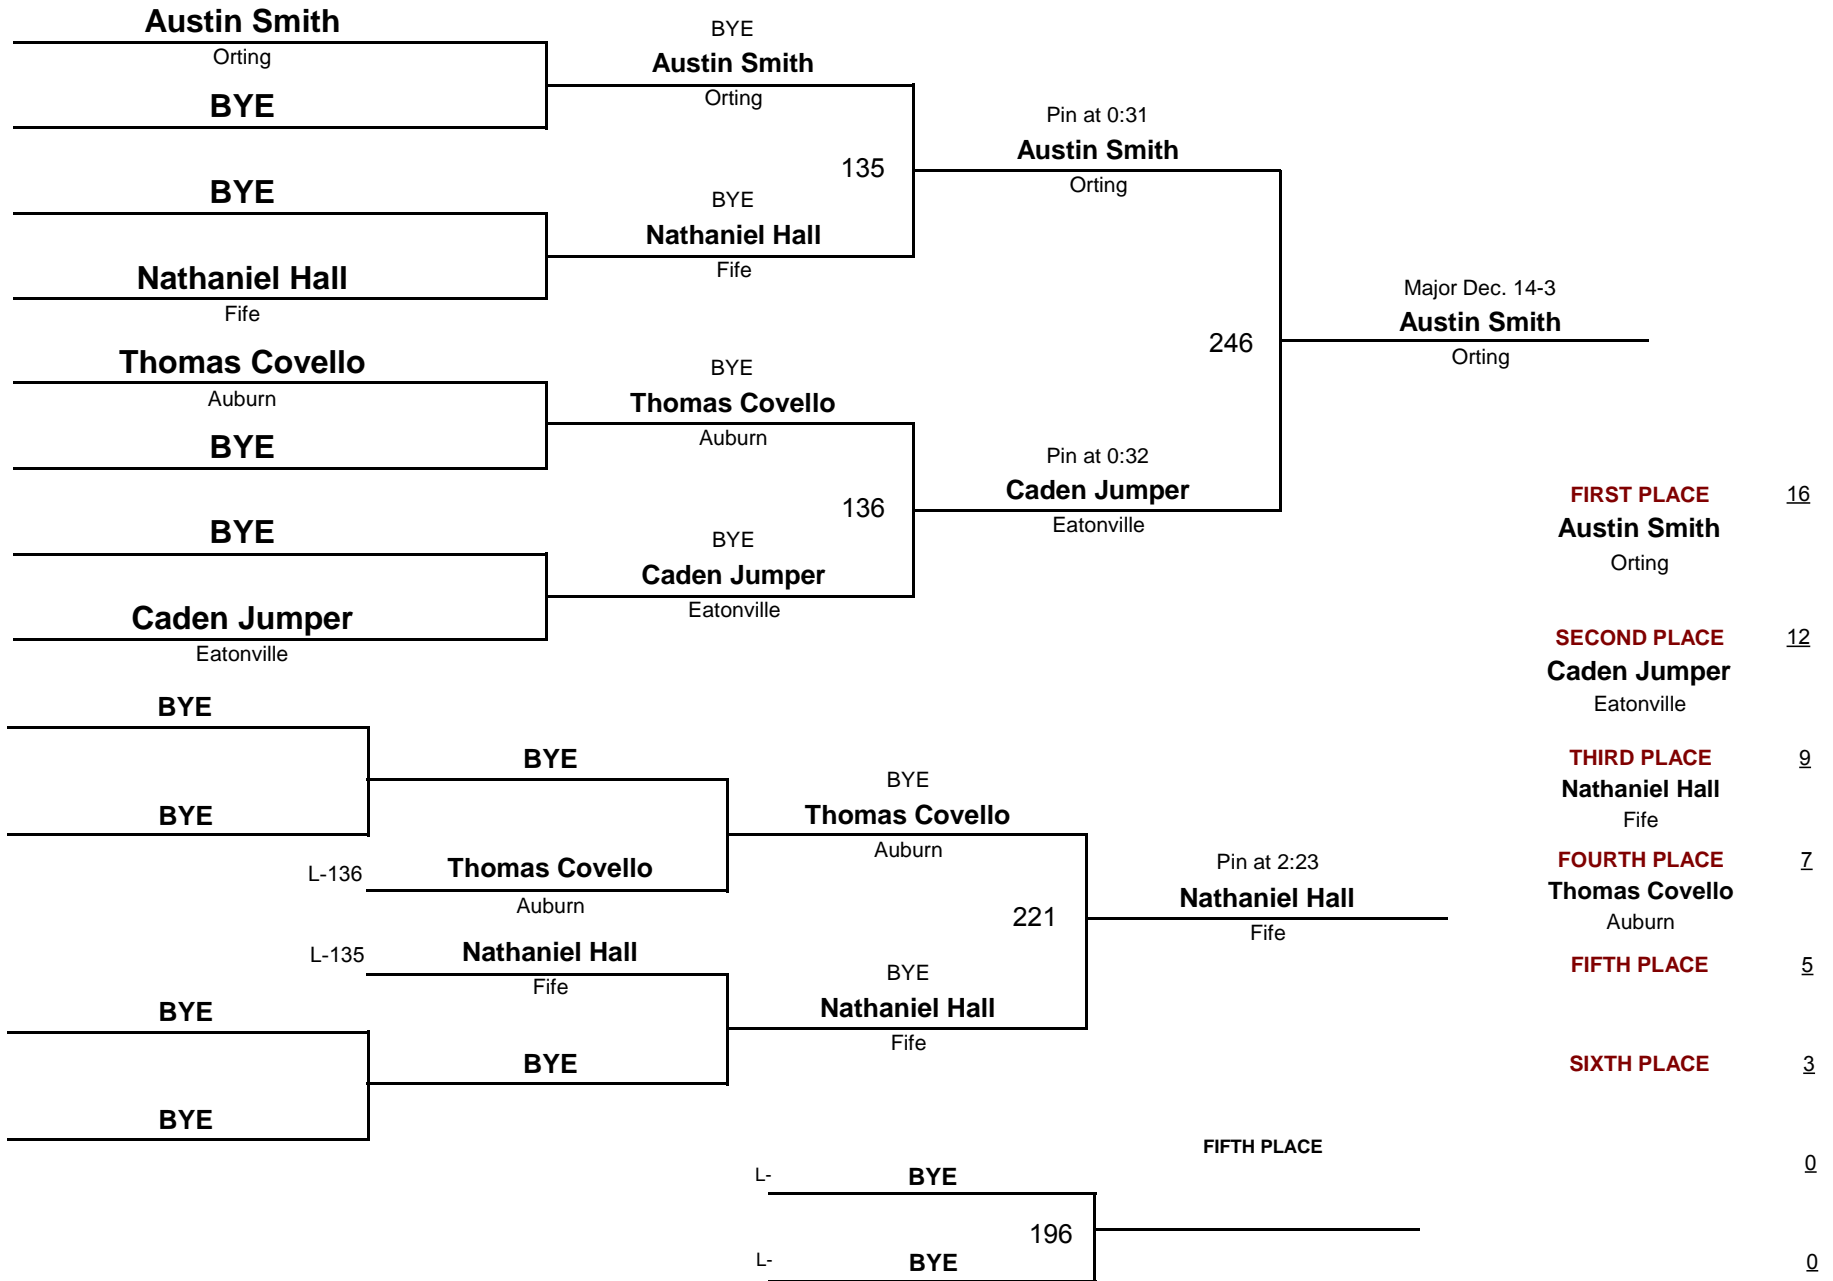

9 AND OLDER

121

DIVISION

WEIGHT

2013 2A Sub-Divisions

January 5, 2013