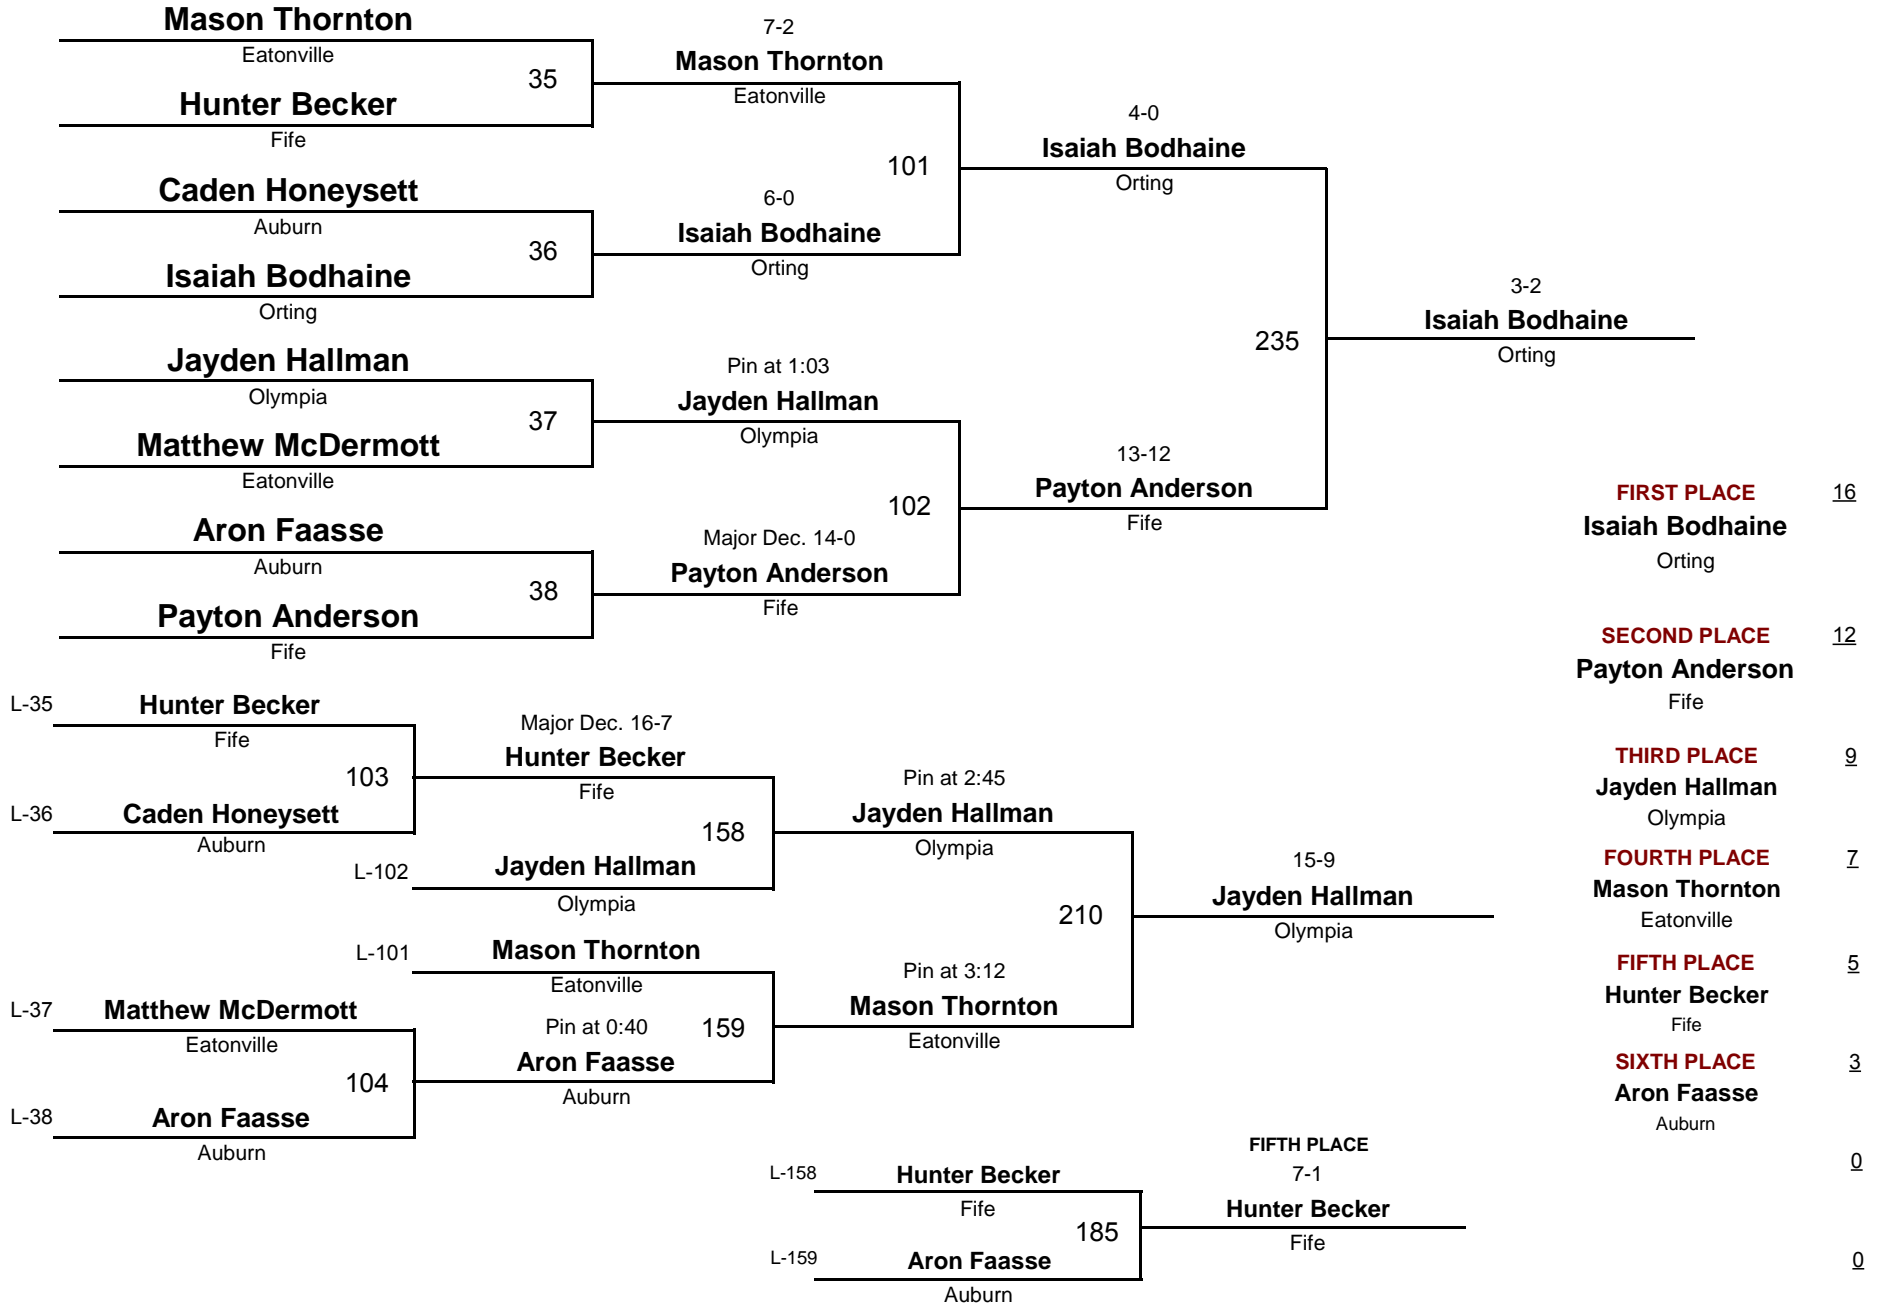

9 AND OLDER

64

2013 2A Sub-Divisions

DIVISION

WEIGHT

January 5, 2013