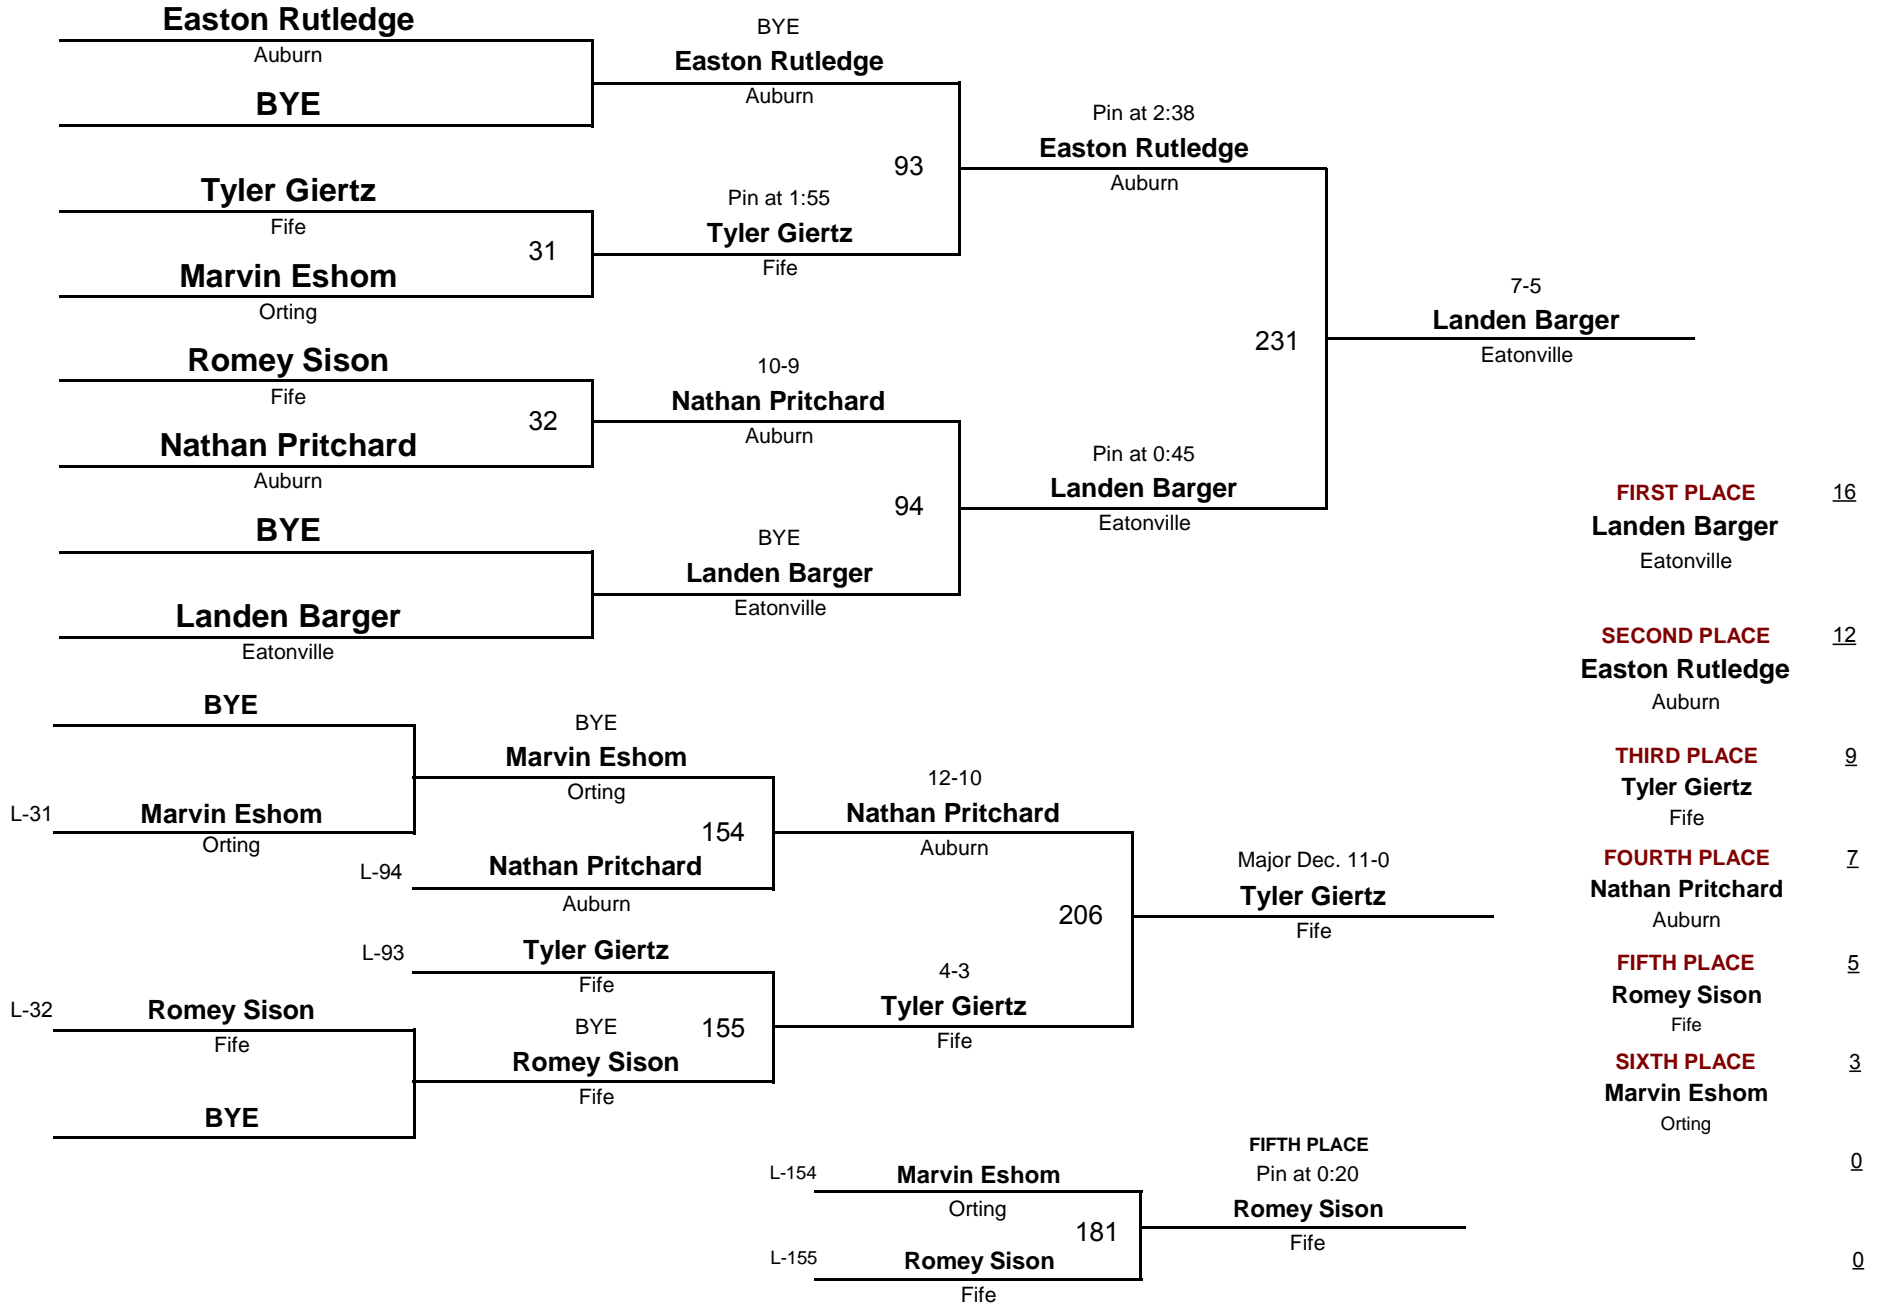

WEIGHT

January 5, 2013

8 AND UNDER

91

2013 2A Sub-Divisions

DIVISION

WEIGHT

January 5, 2013