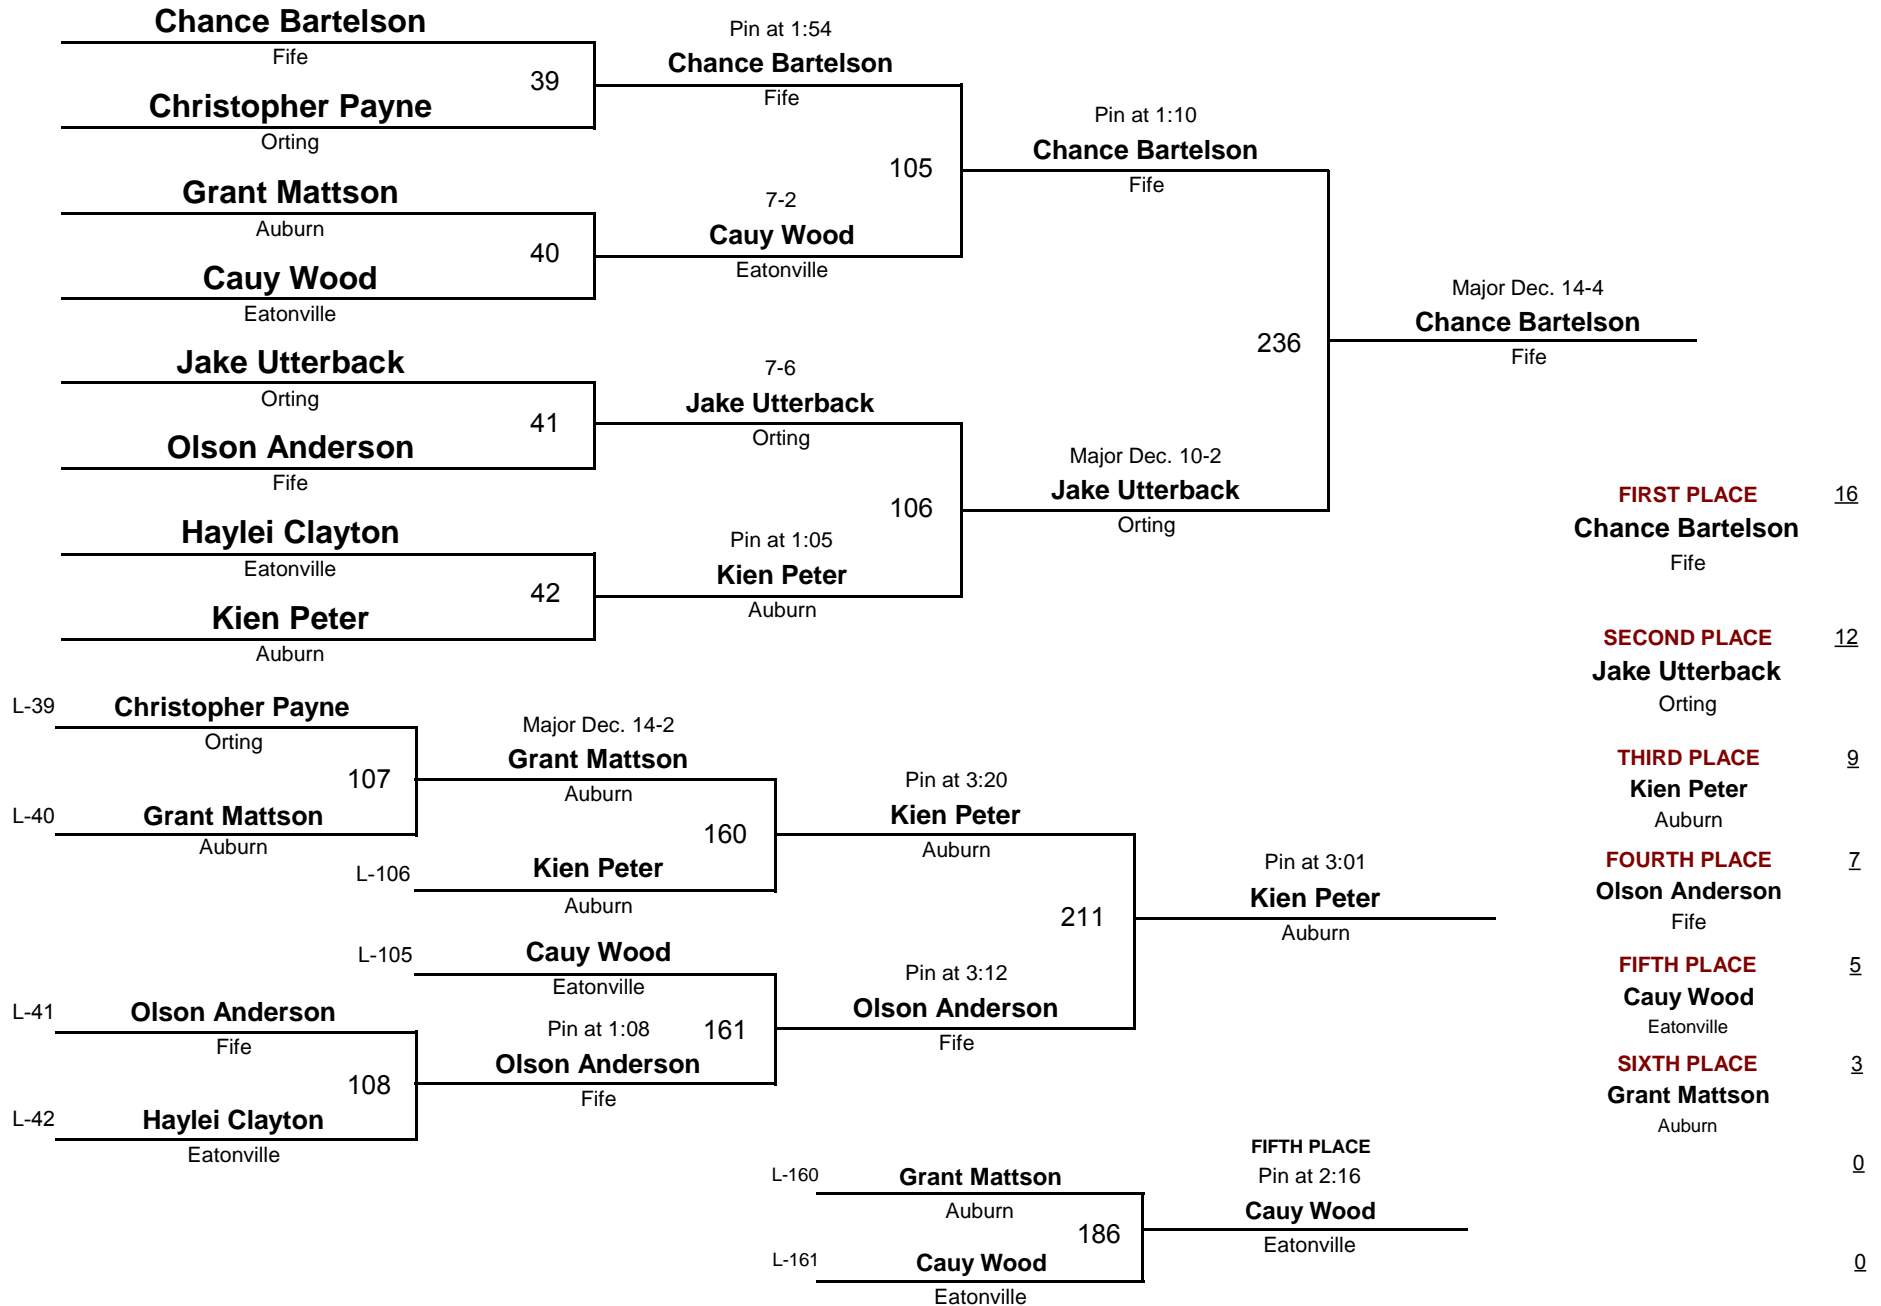

WEIGHT

January 5, 2013

9 AND OLDER

67

2013 2A Sub-Divisions

DIVISION

WEIGHT

January 5, 2013