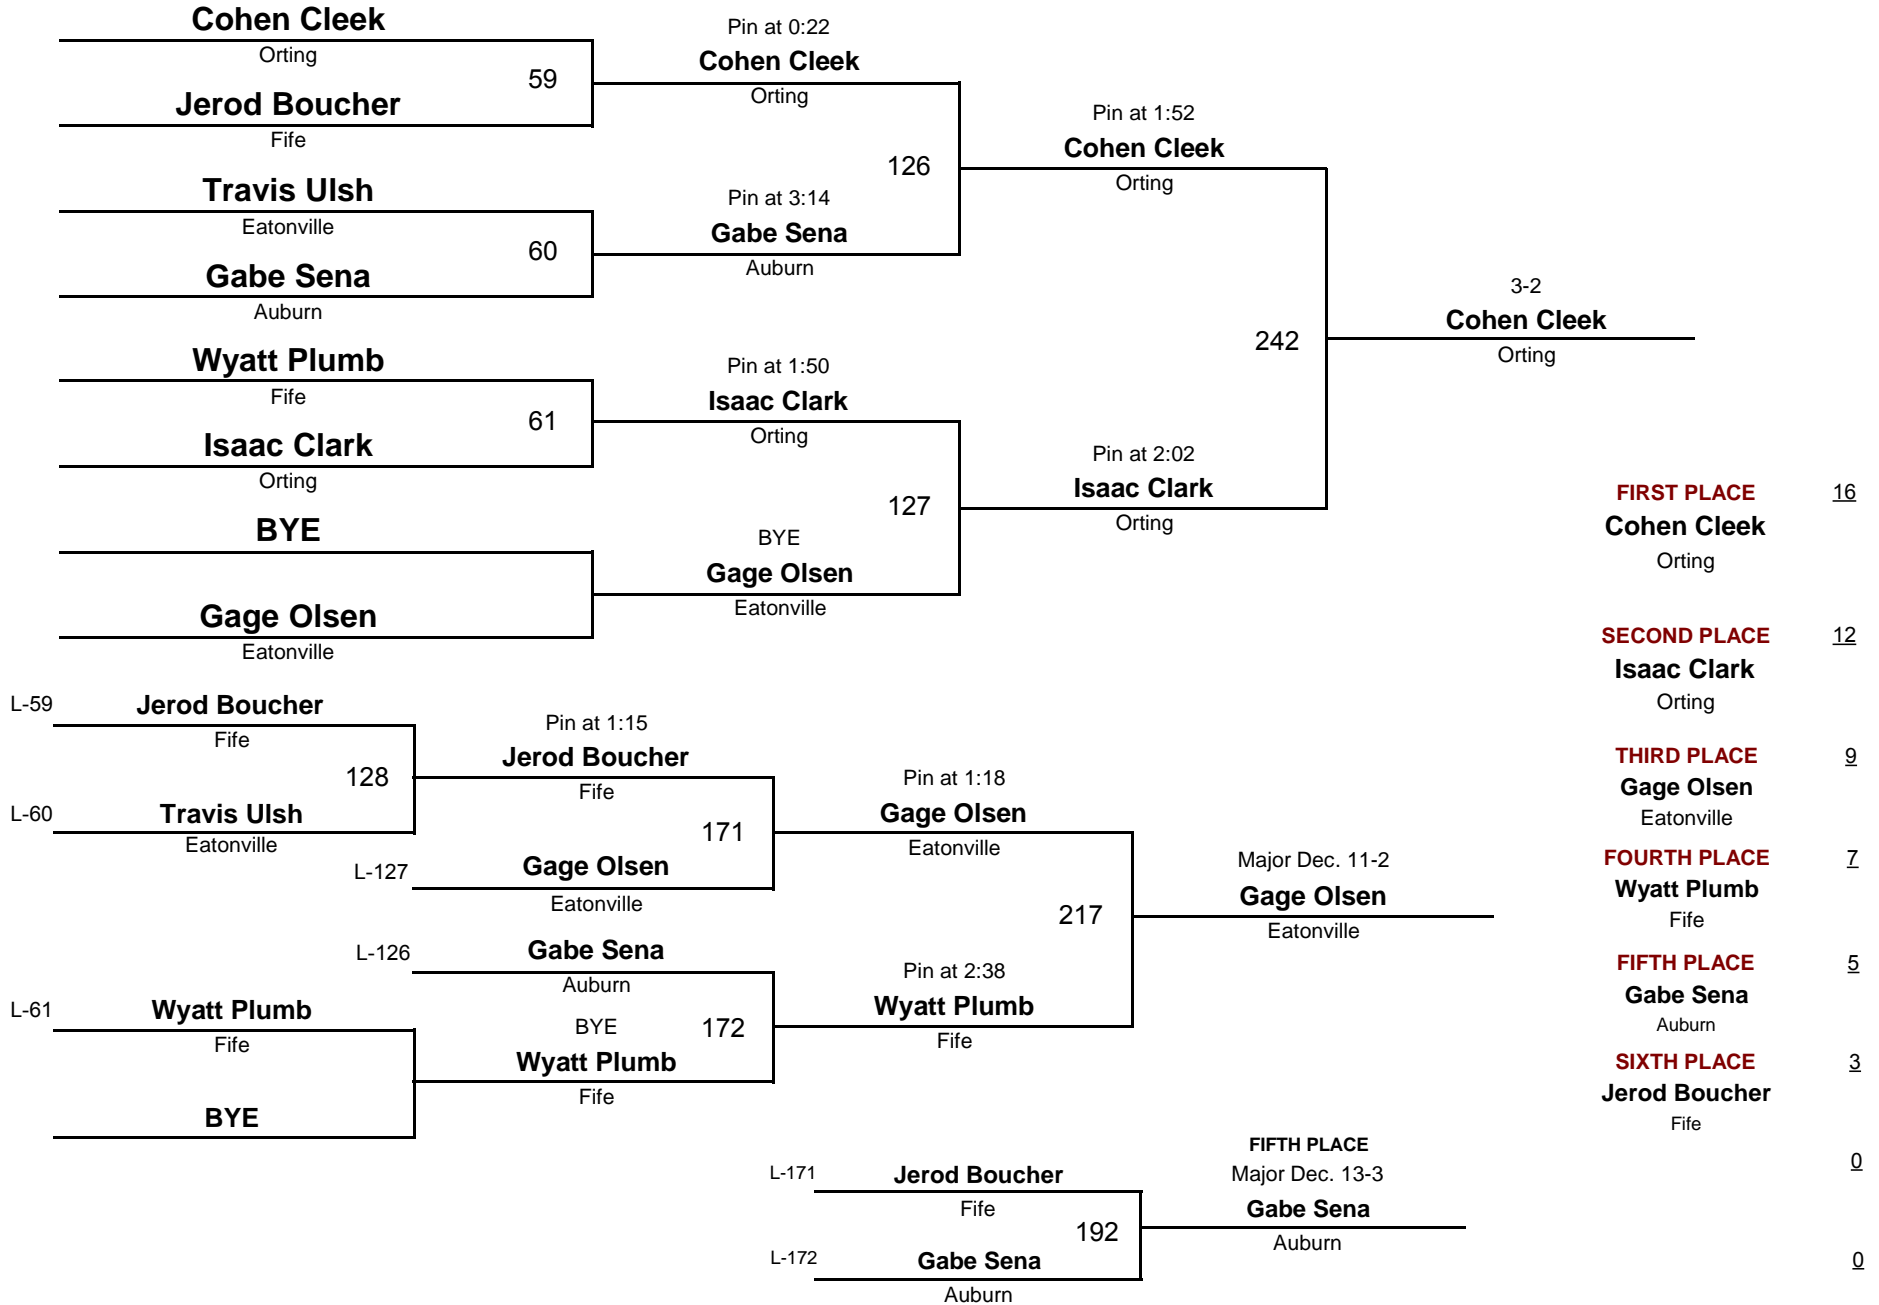

9 AND OLDER

92

2013 2A Sub-Divisions

DIVISION

WEIGHT

January 5, 2013