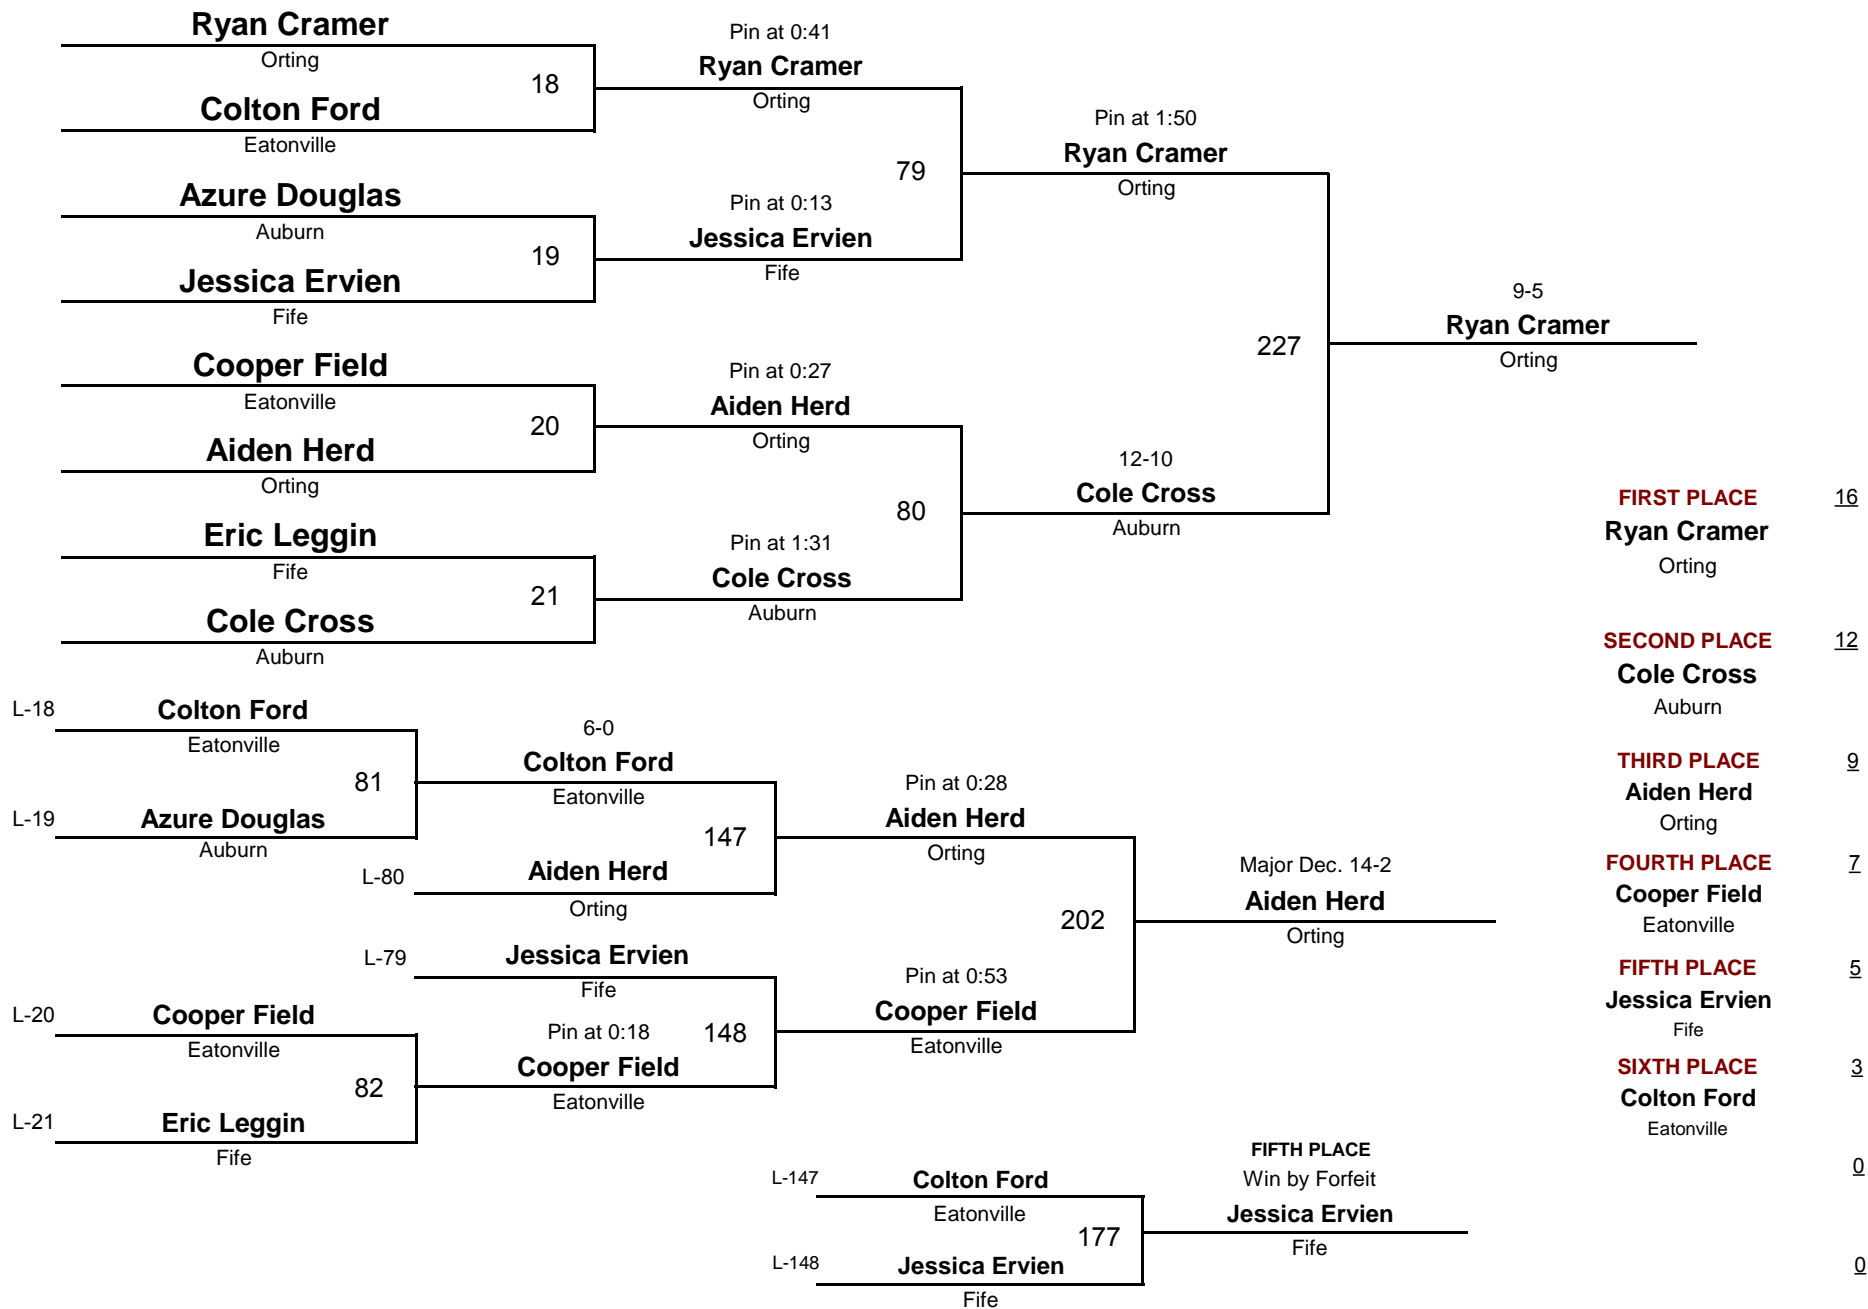

WEIGHT

January 5, 2013

8 AND UNDER

59

DIVISION

WEIGHT

2013 2A Sub-Divisions

January 5, 2013