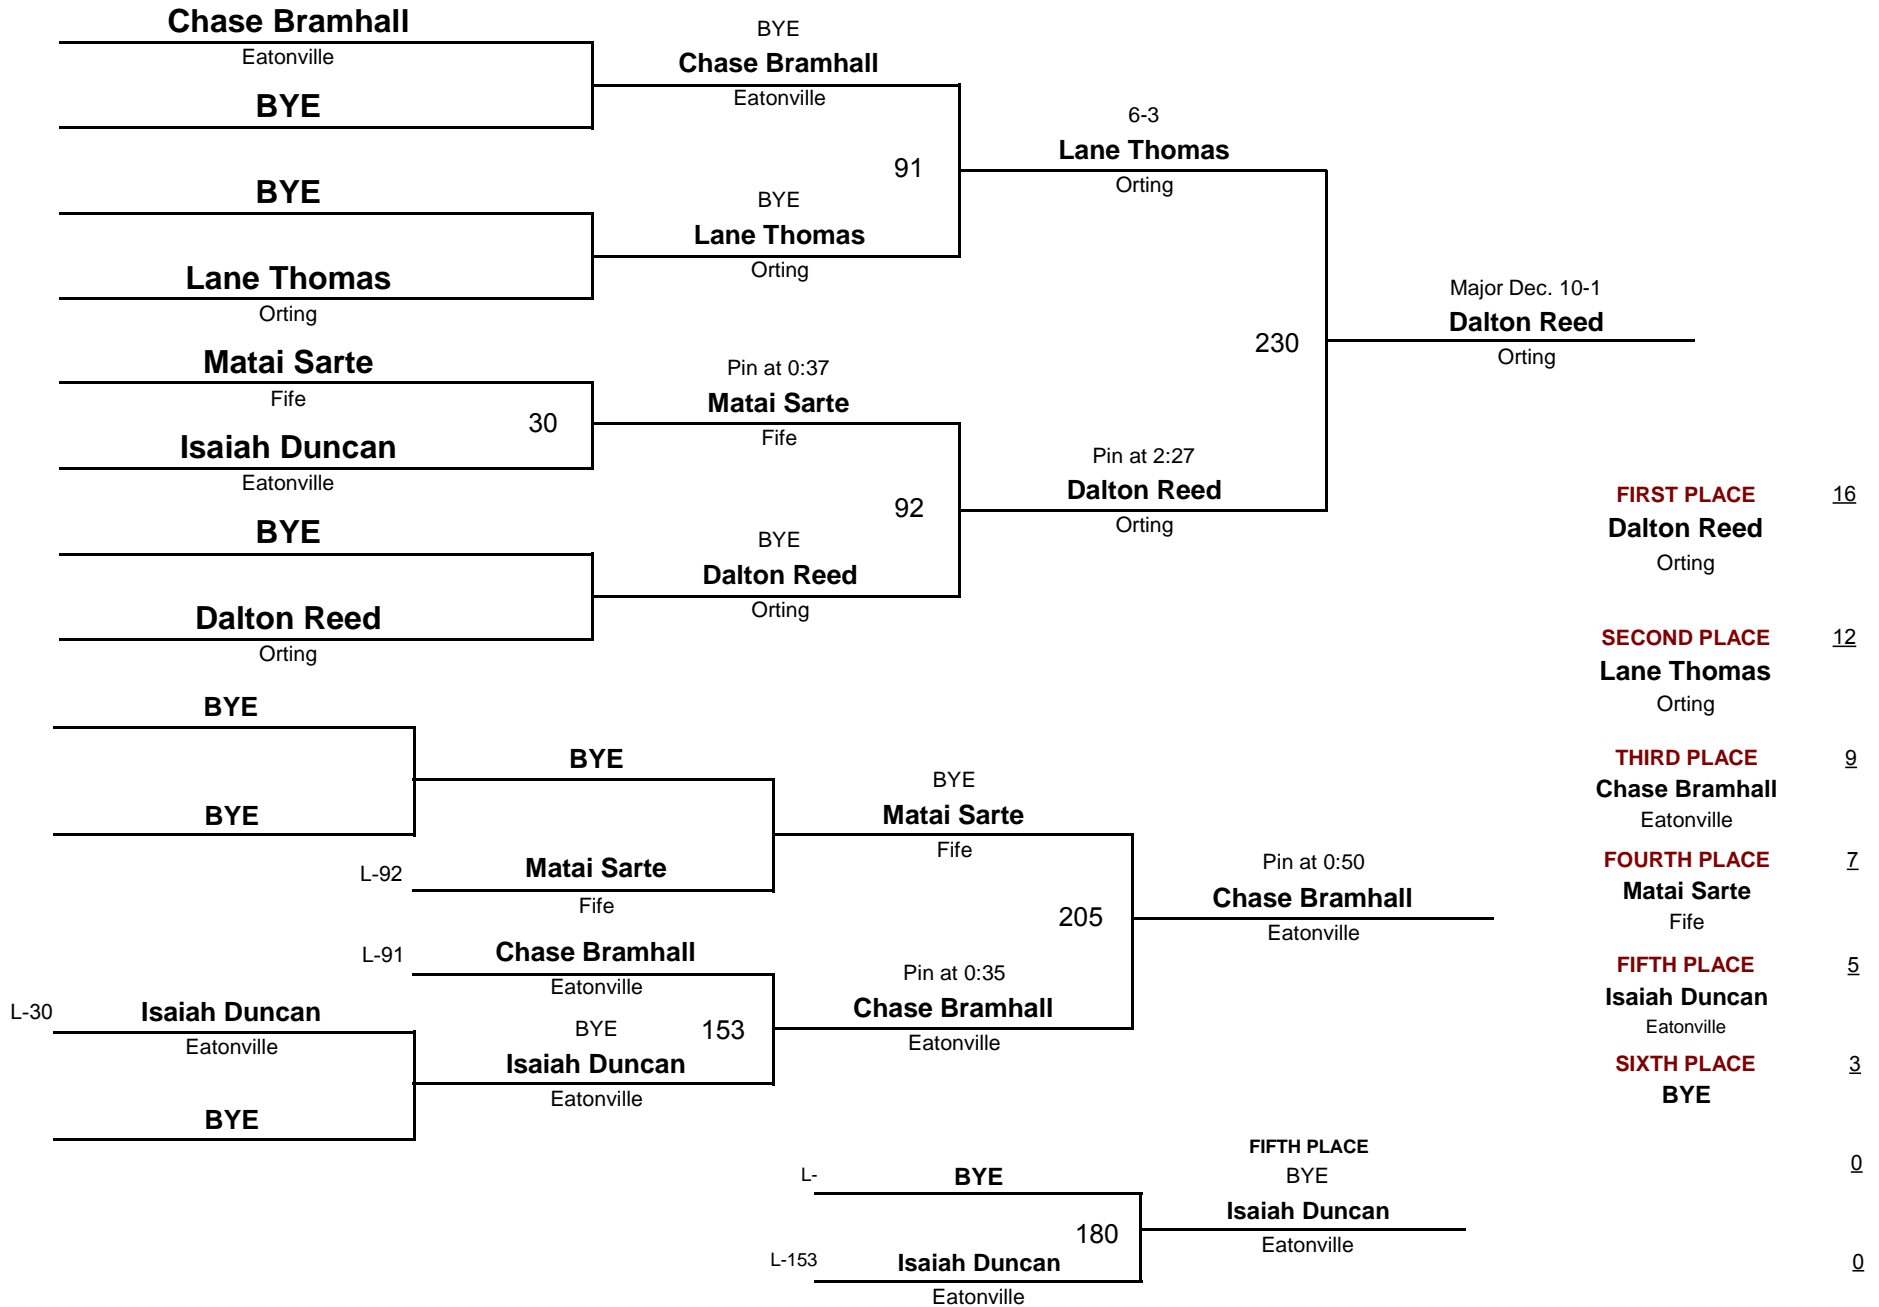

8 AND UNDER

79

2013 2A Sub-Divisions

DIVISION

WEIGHT

January 5, 2013