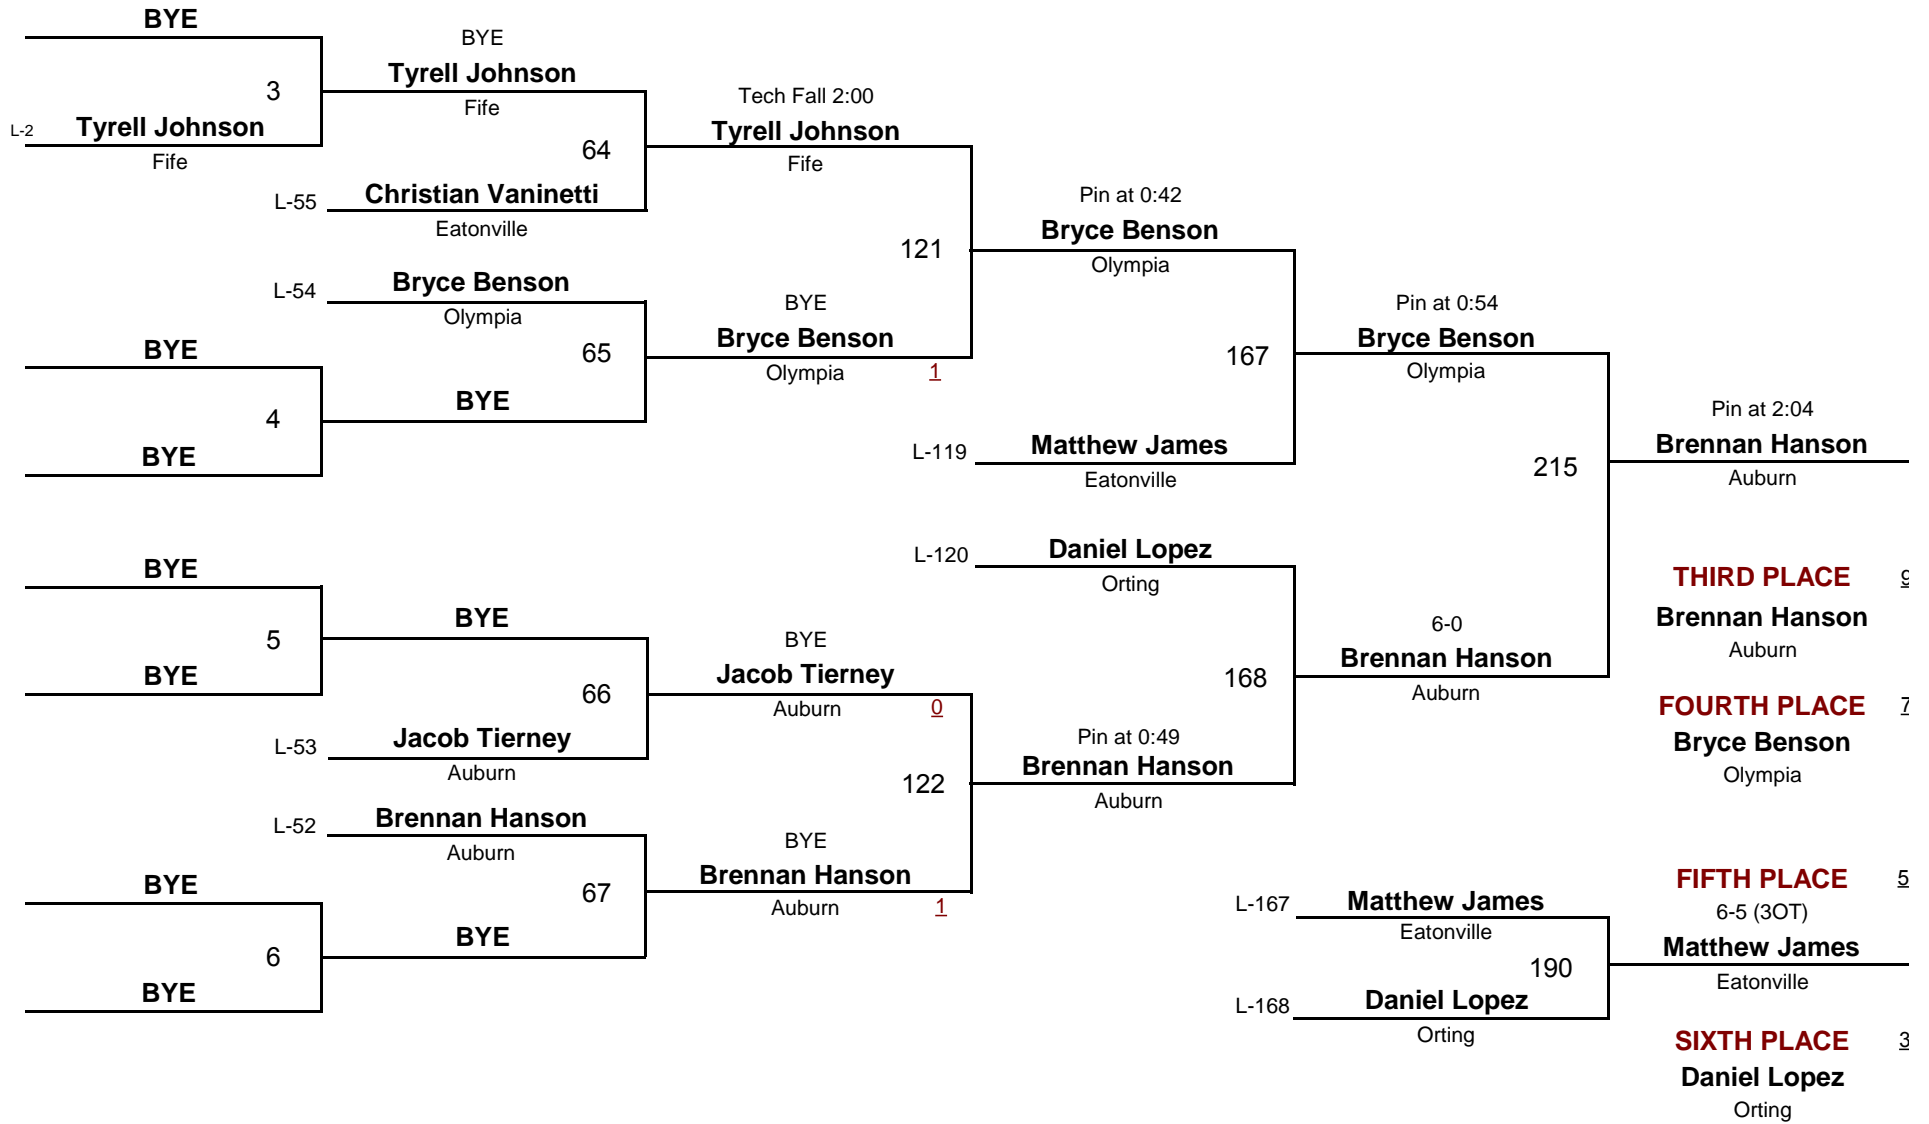

Championship Rounds

9 AND OLDER

DIVISION

82

WEIGHT

2013 2A Sub-Divisions

January 5, 2013

Consolation Rounds