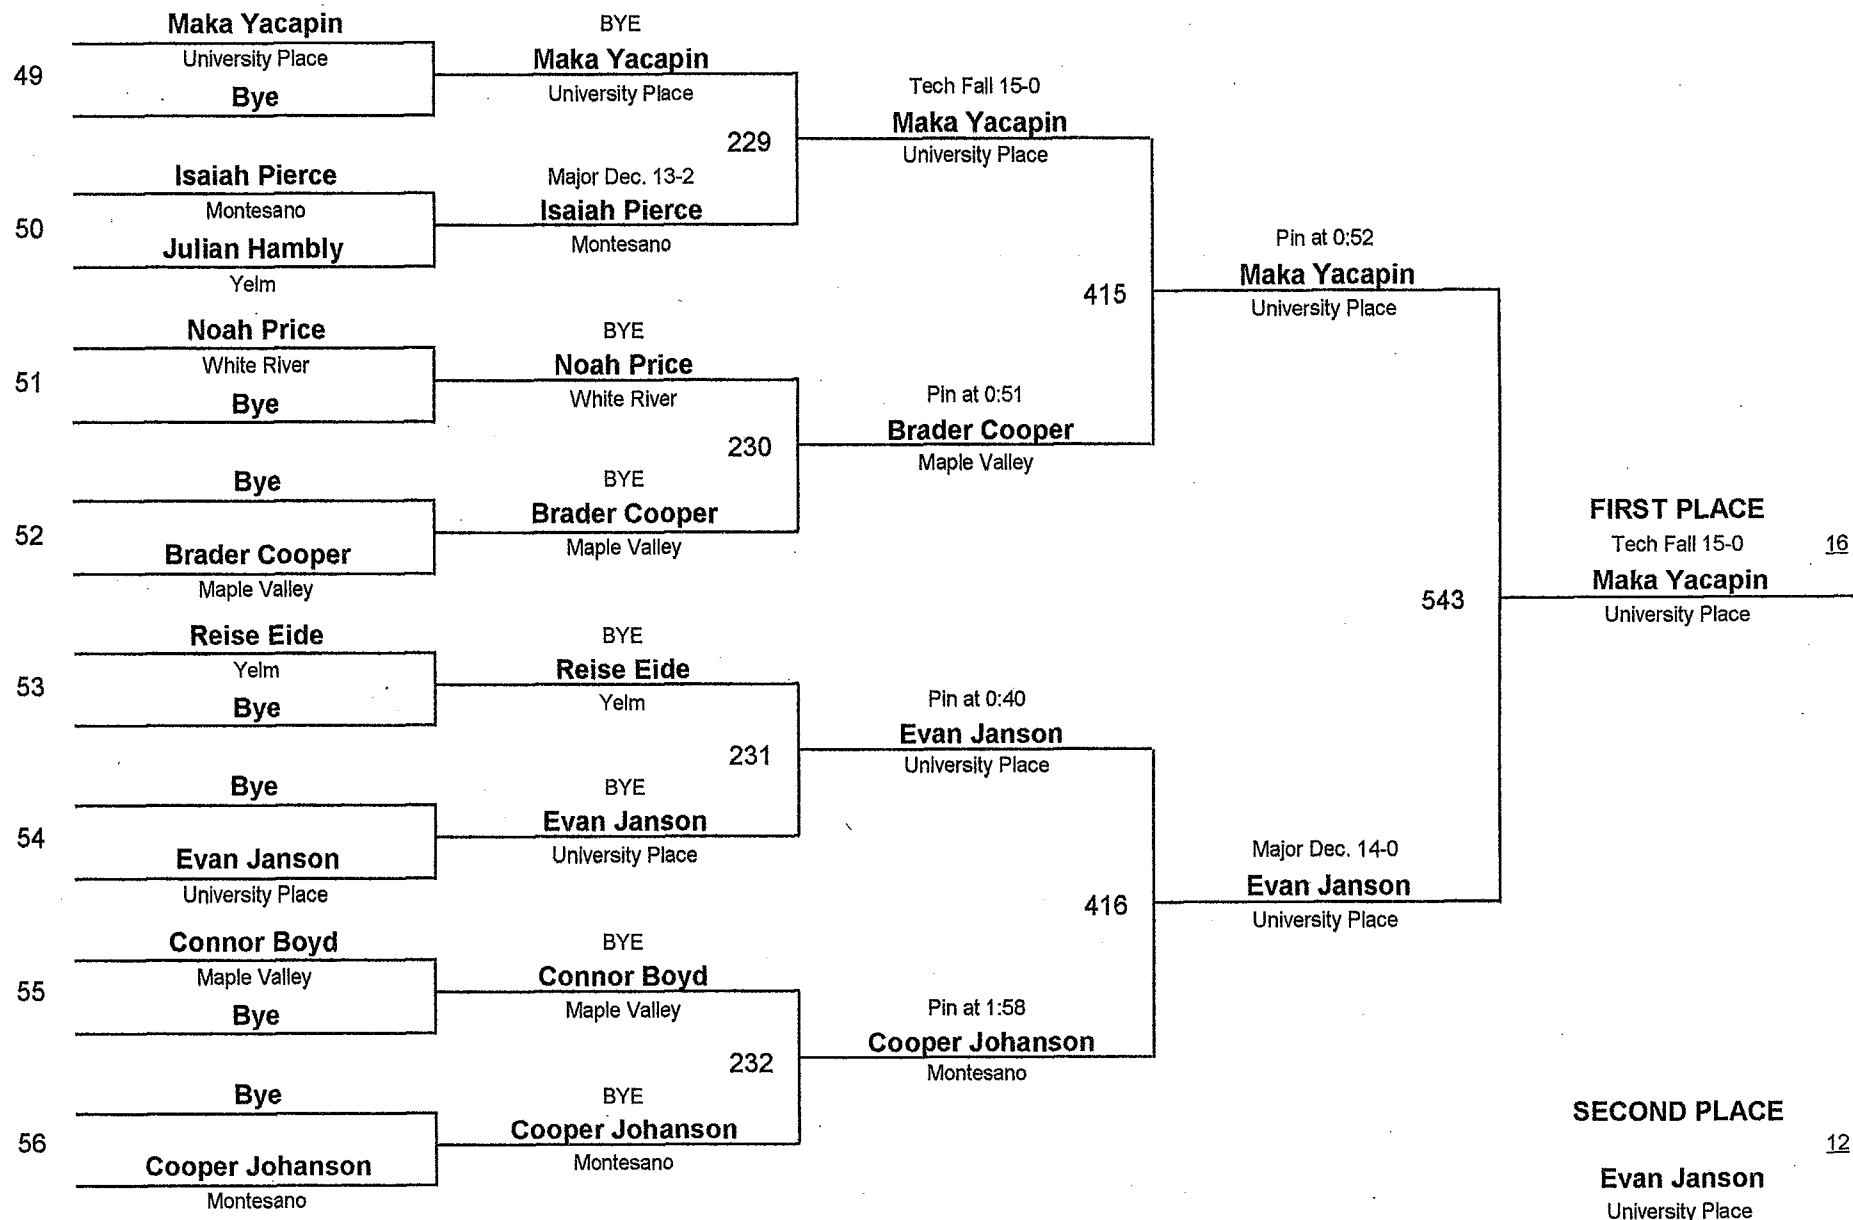

## Championship Rounds

90  
DIVISION

66  
WEIGHT