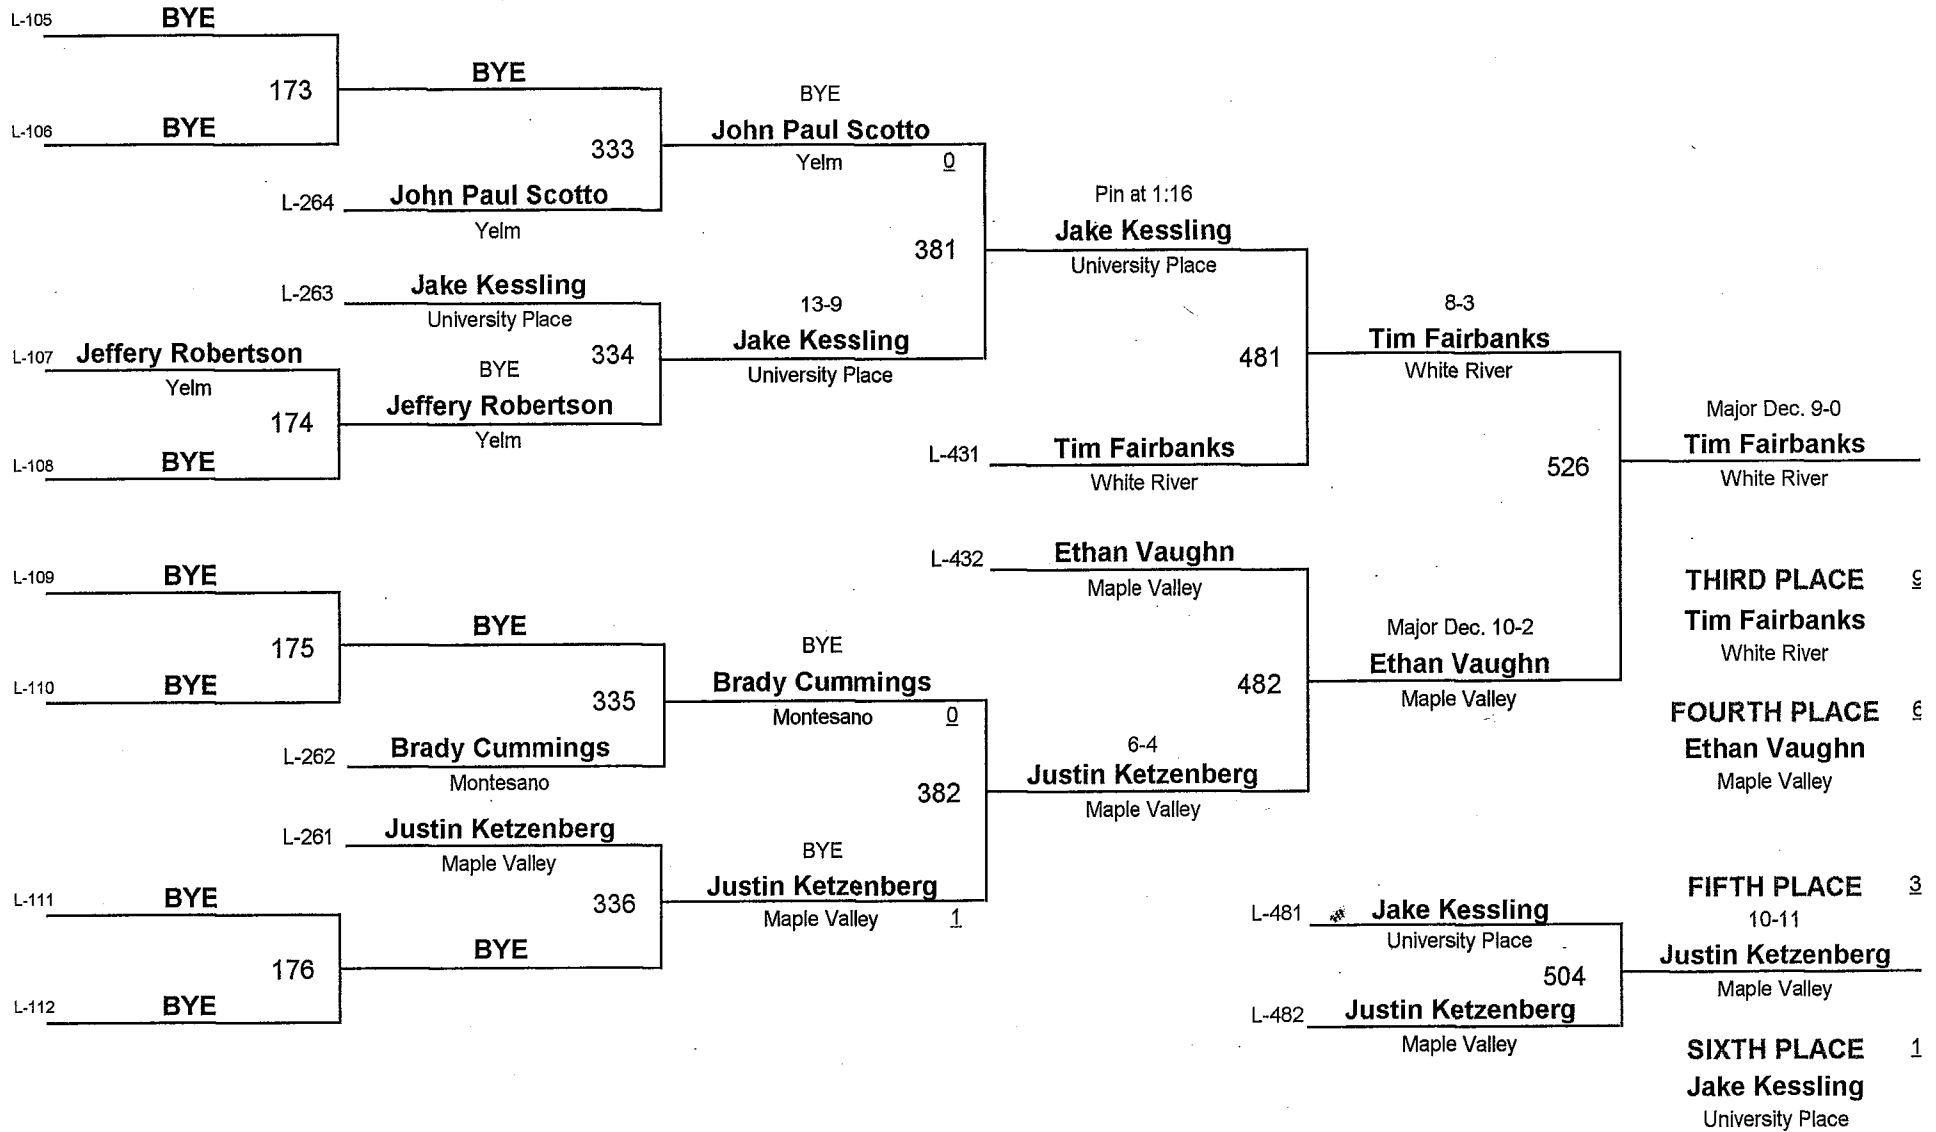

90

DIVISION

103

WEIGHT

2013 PCJWL Subdivision

January 5, 2013

Consolation Rounds