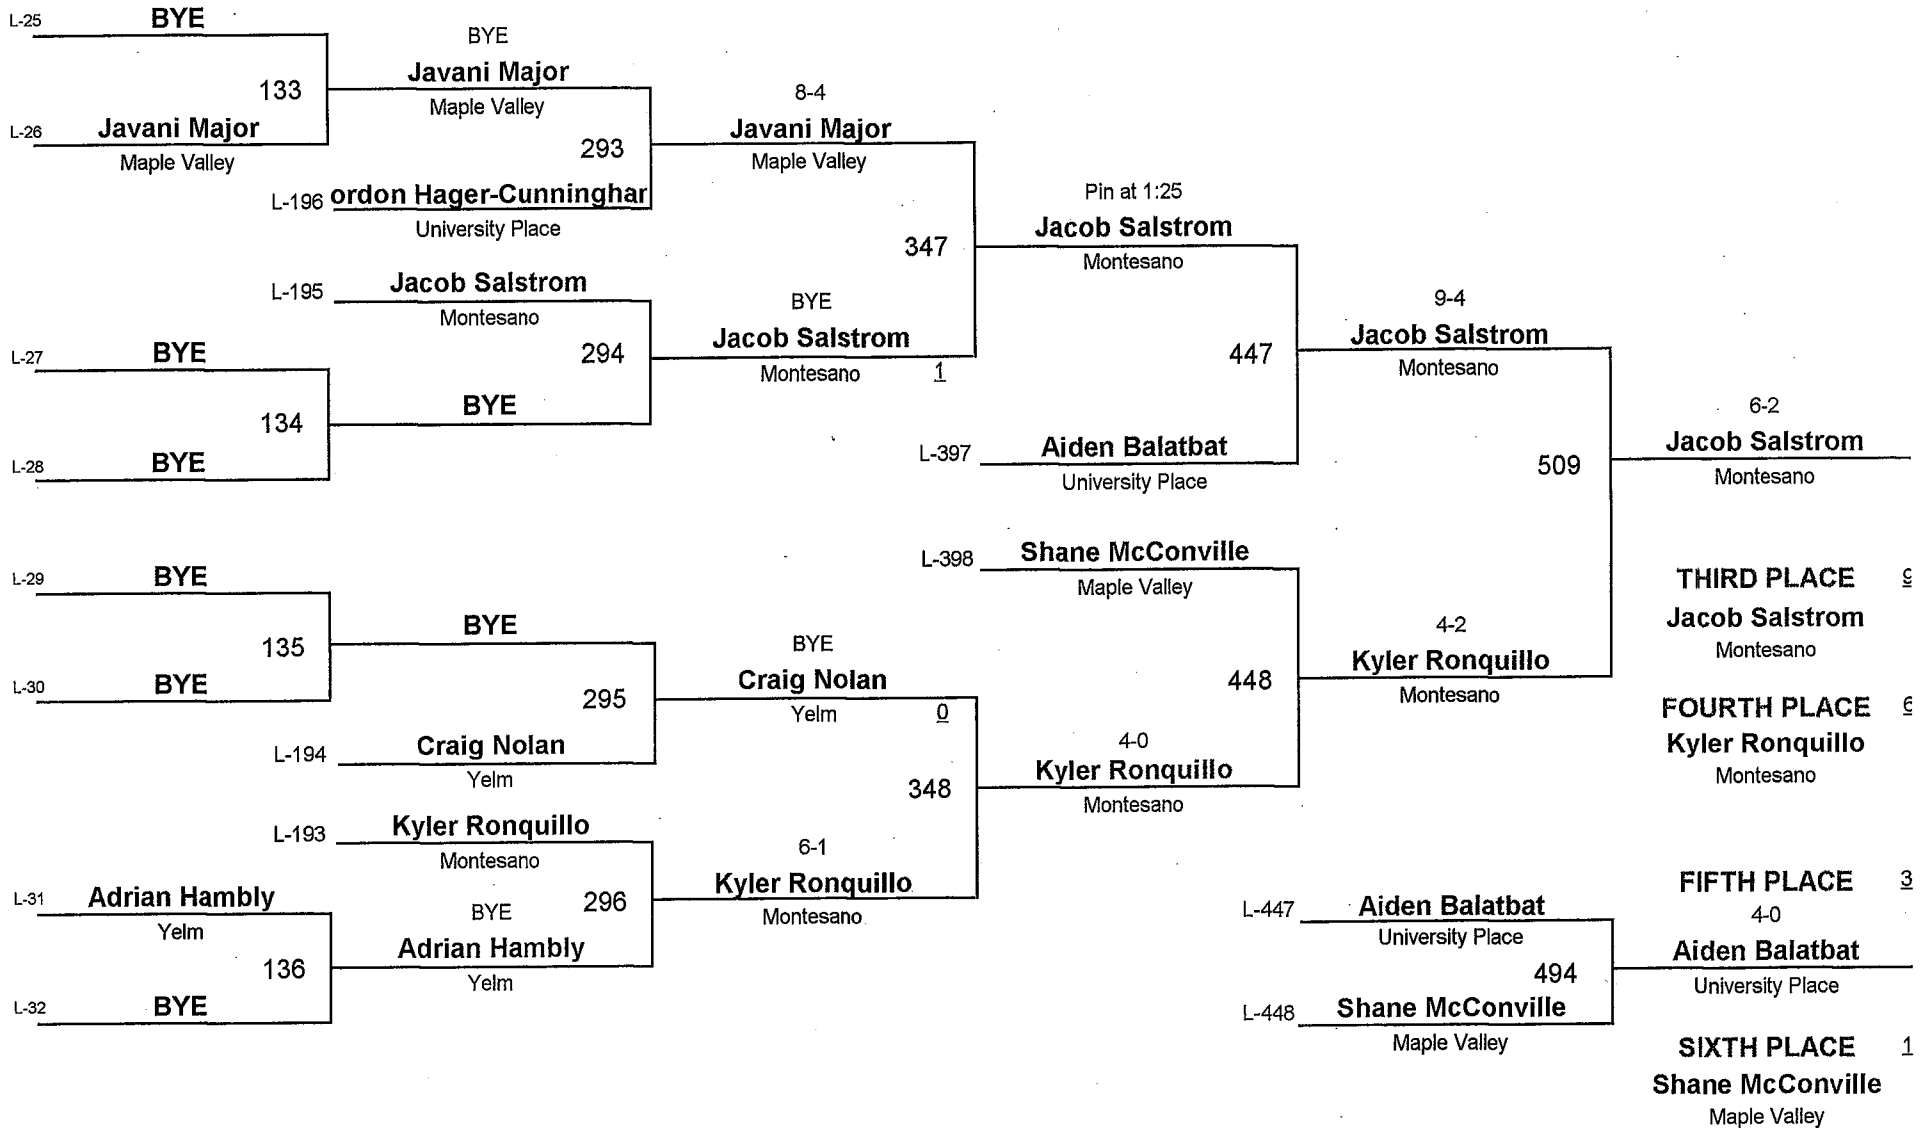

8U

DIVISION

58

WEIGHT

2013 PCJWL Subdivision

January 5, 2013

Consolation Rounds