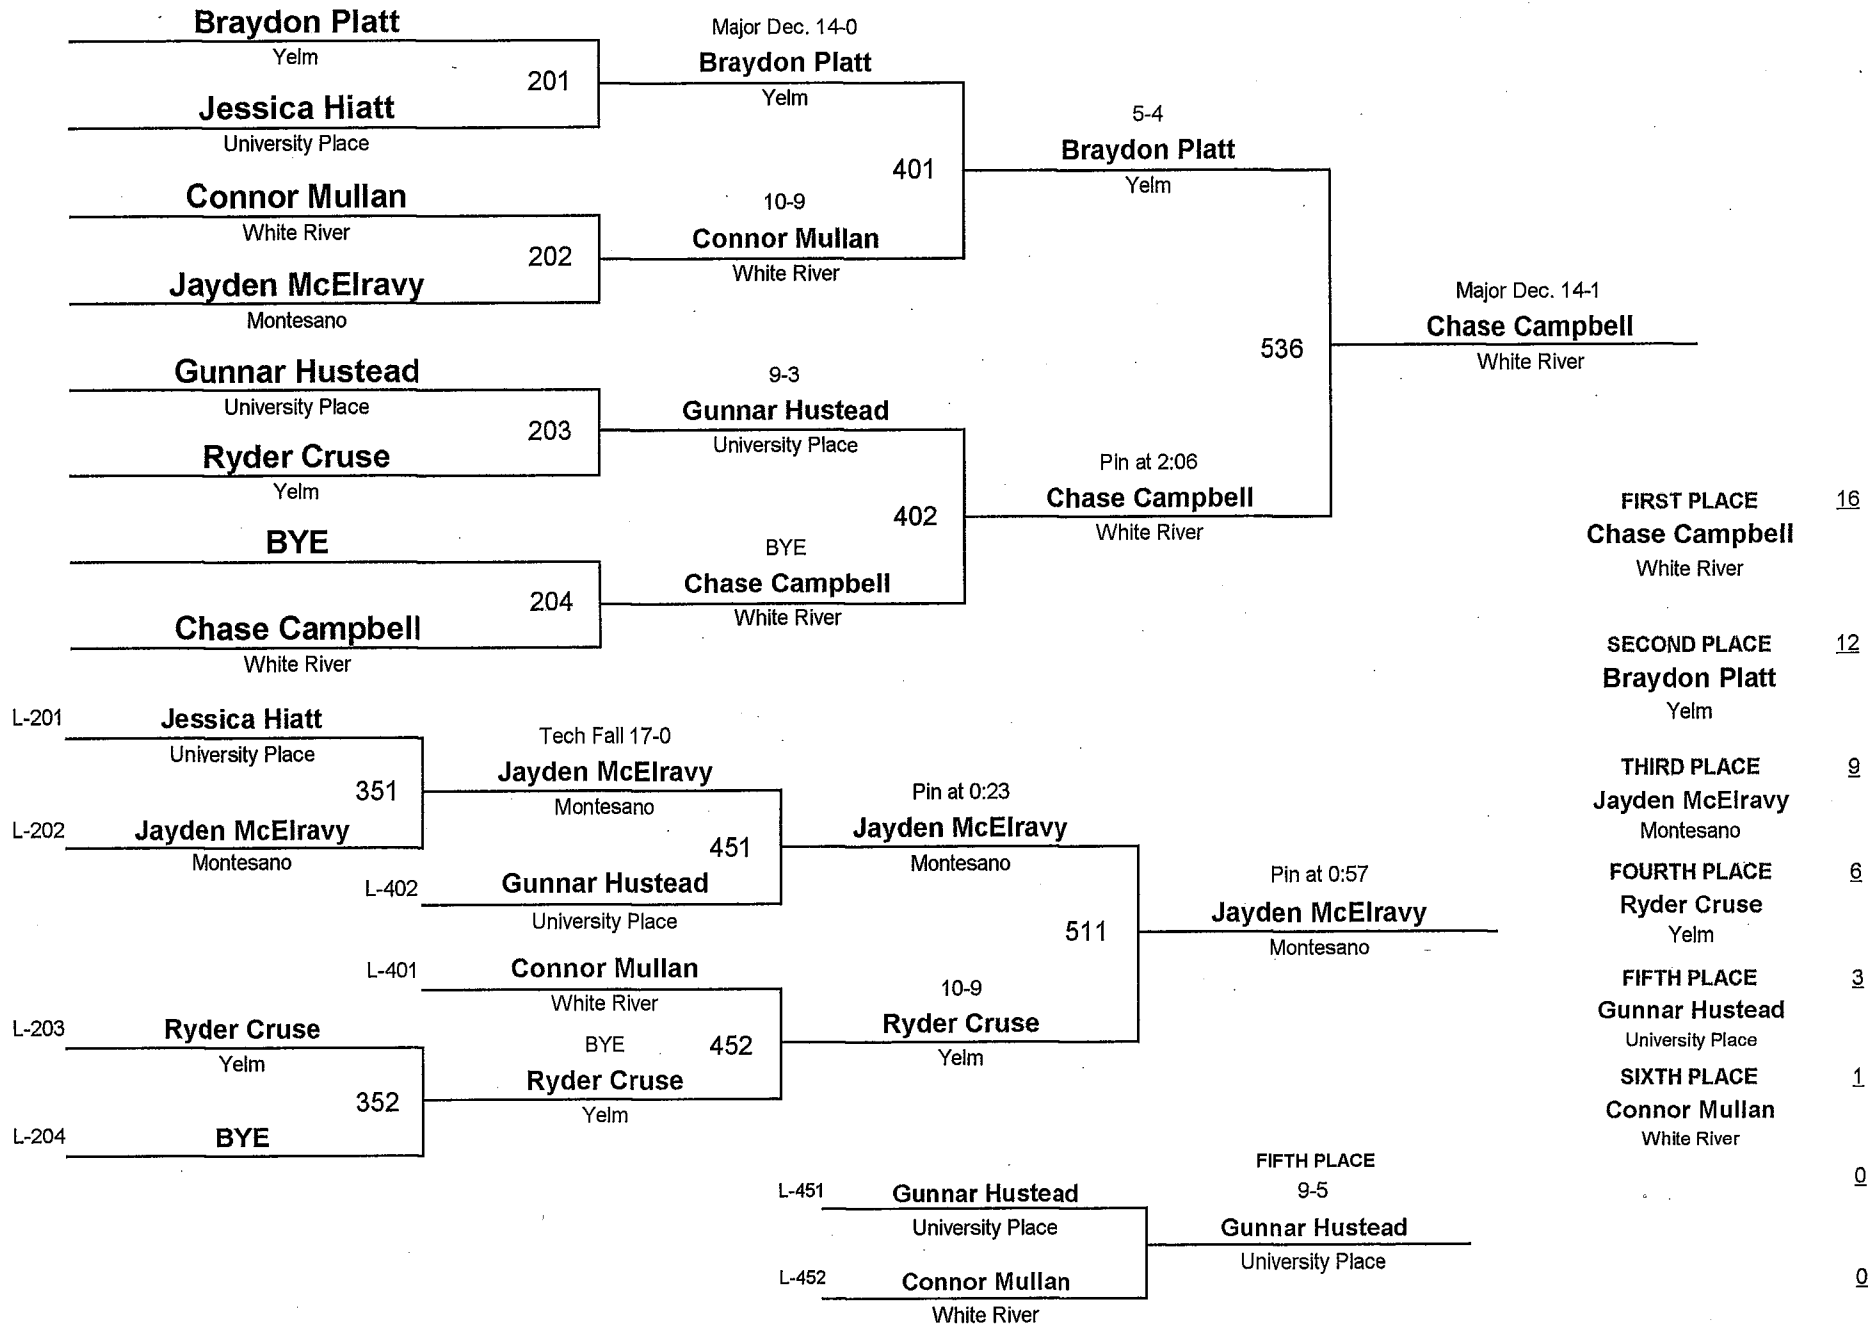

8U

69

2013 PCJWL Subdivision

DIVISION

WEIGHT

January 5, 2013