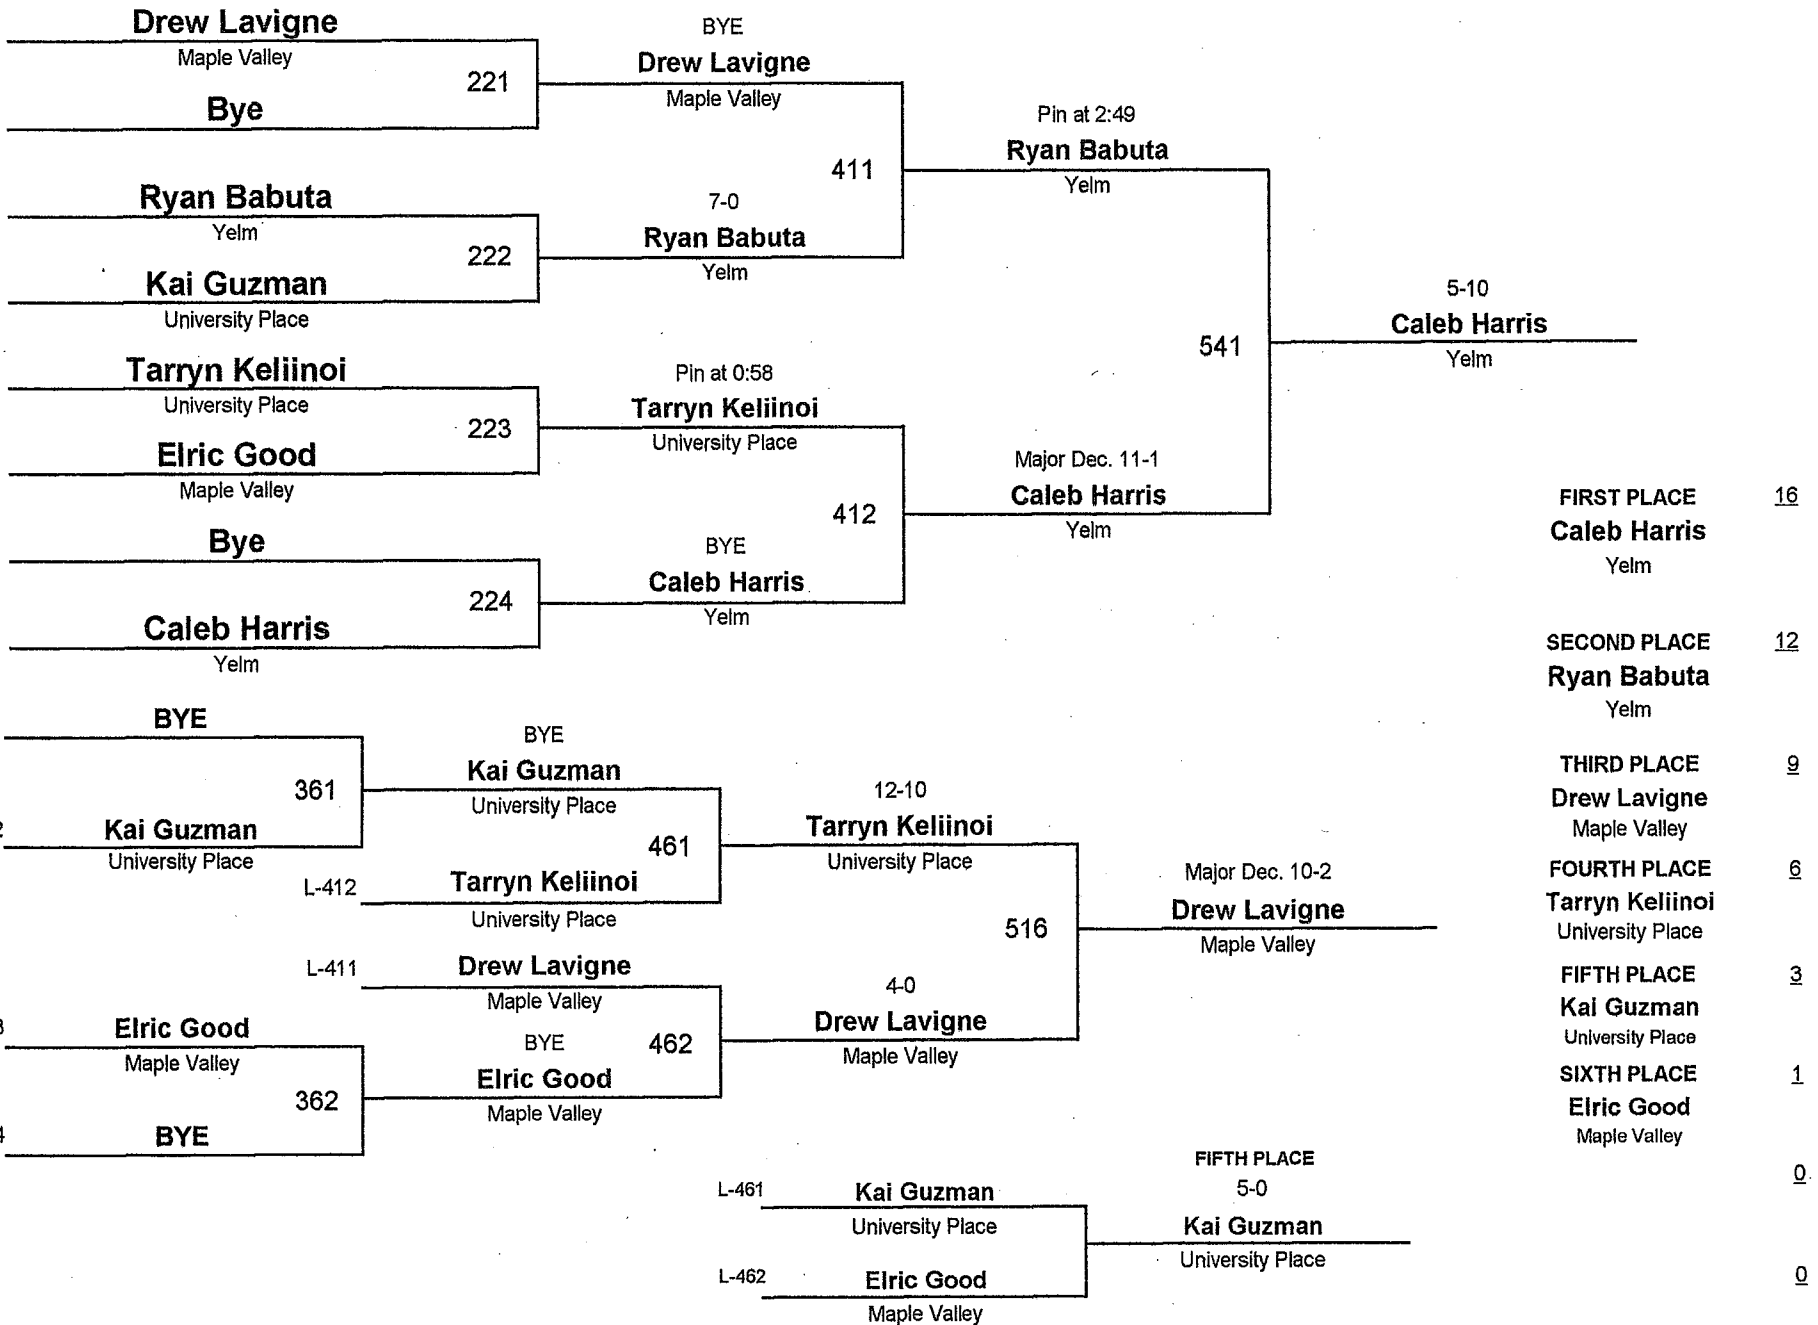

90

DIVISION

58

WEIGHT

2013 PCJWL Subdivision

January 5, 2013