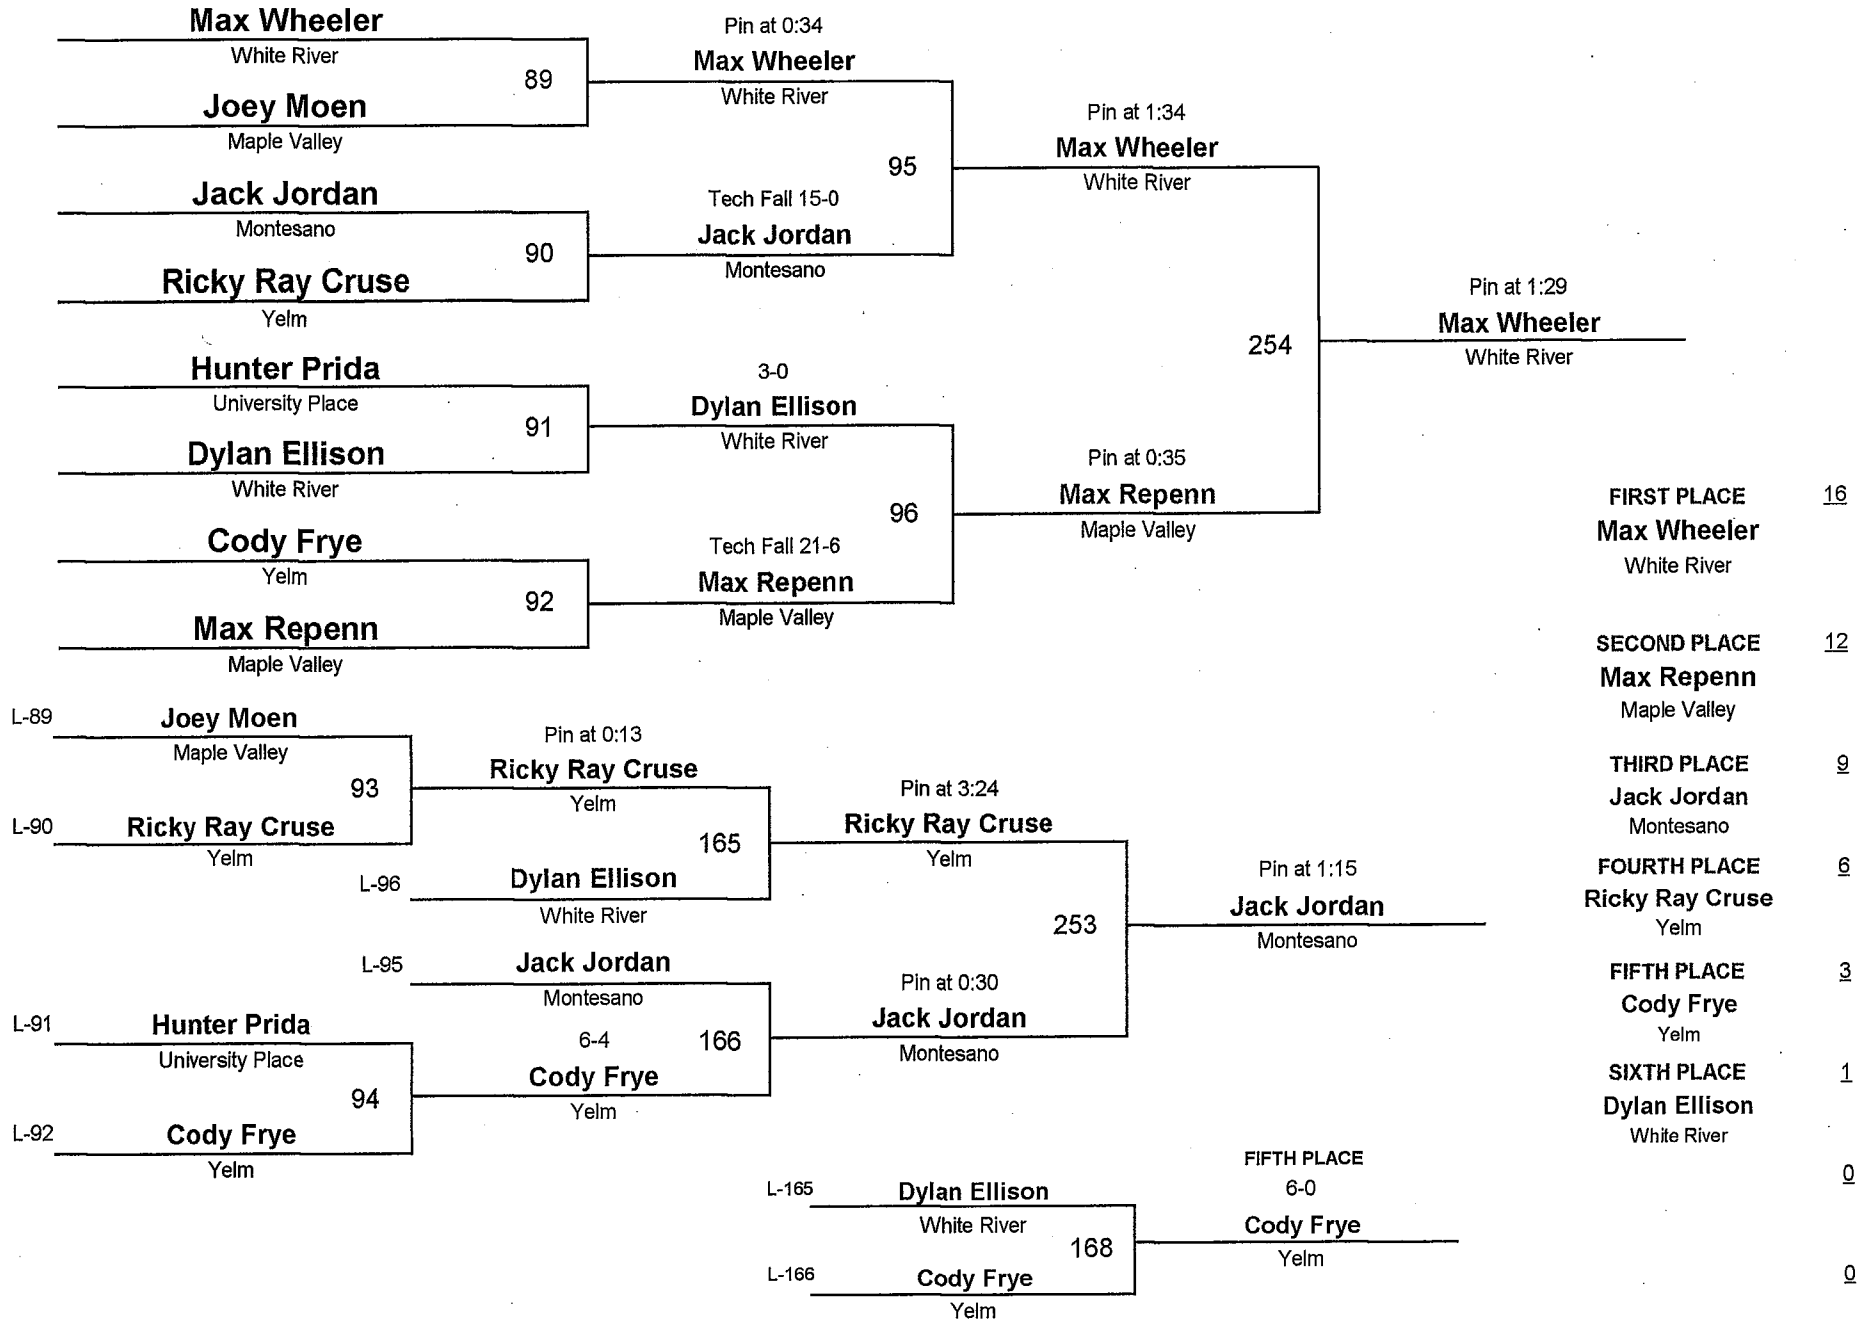

90
DIVISION

91
WEIGHT

2013 PCJWL Subdivision

January 5, 2013