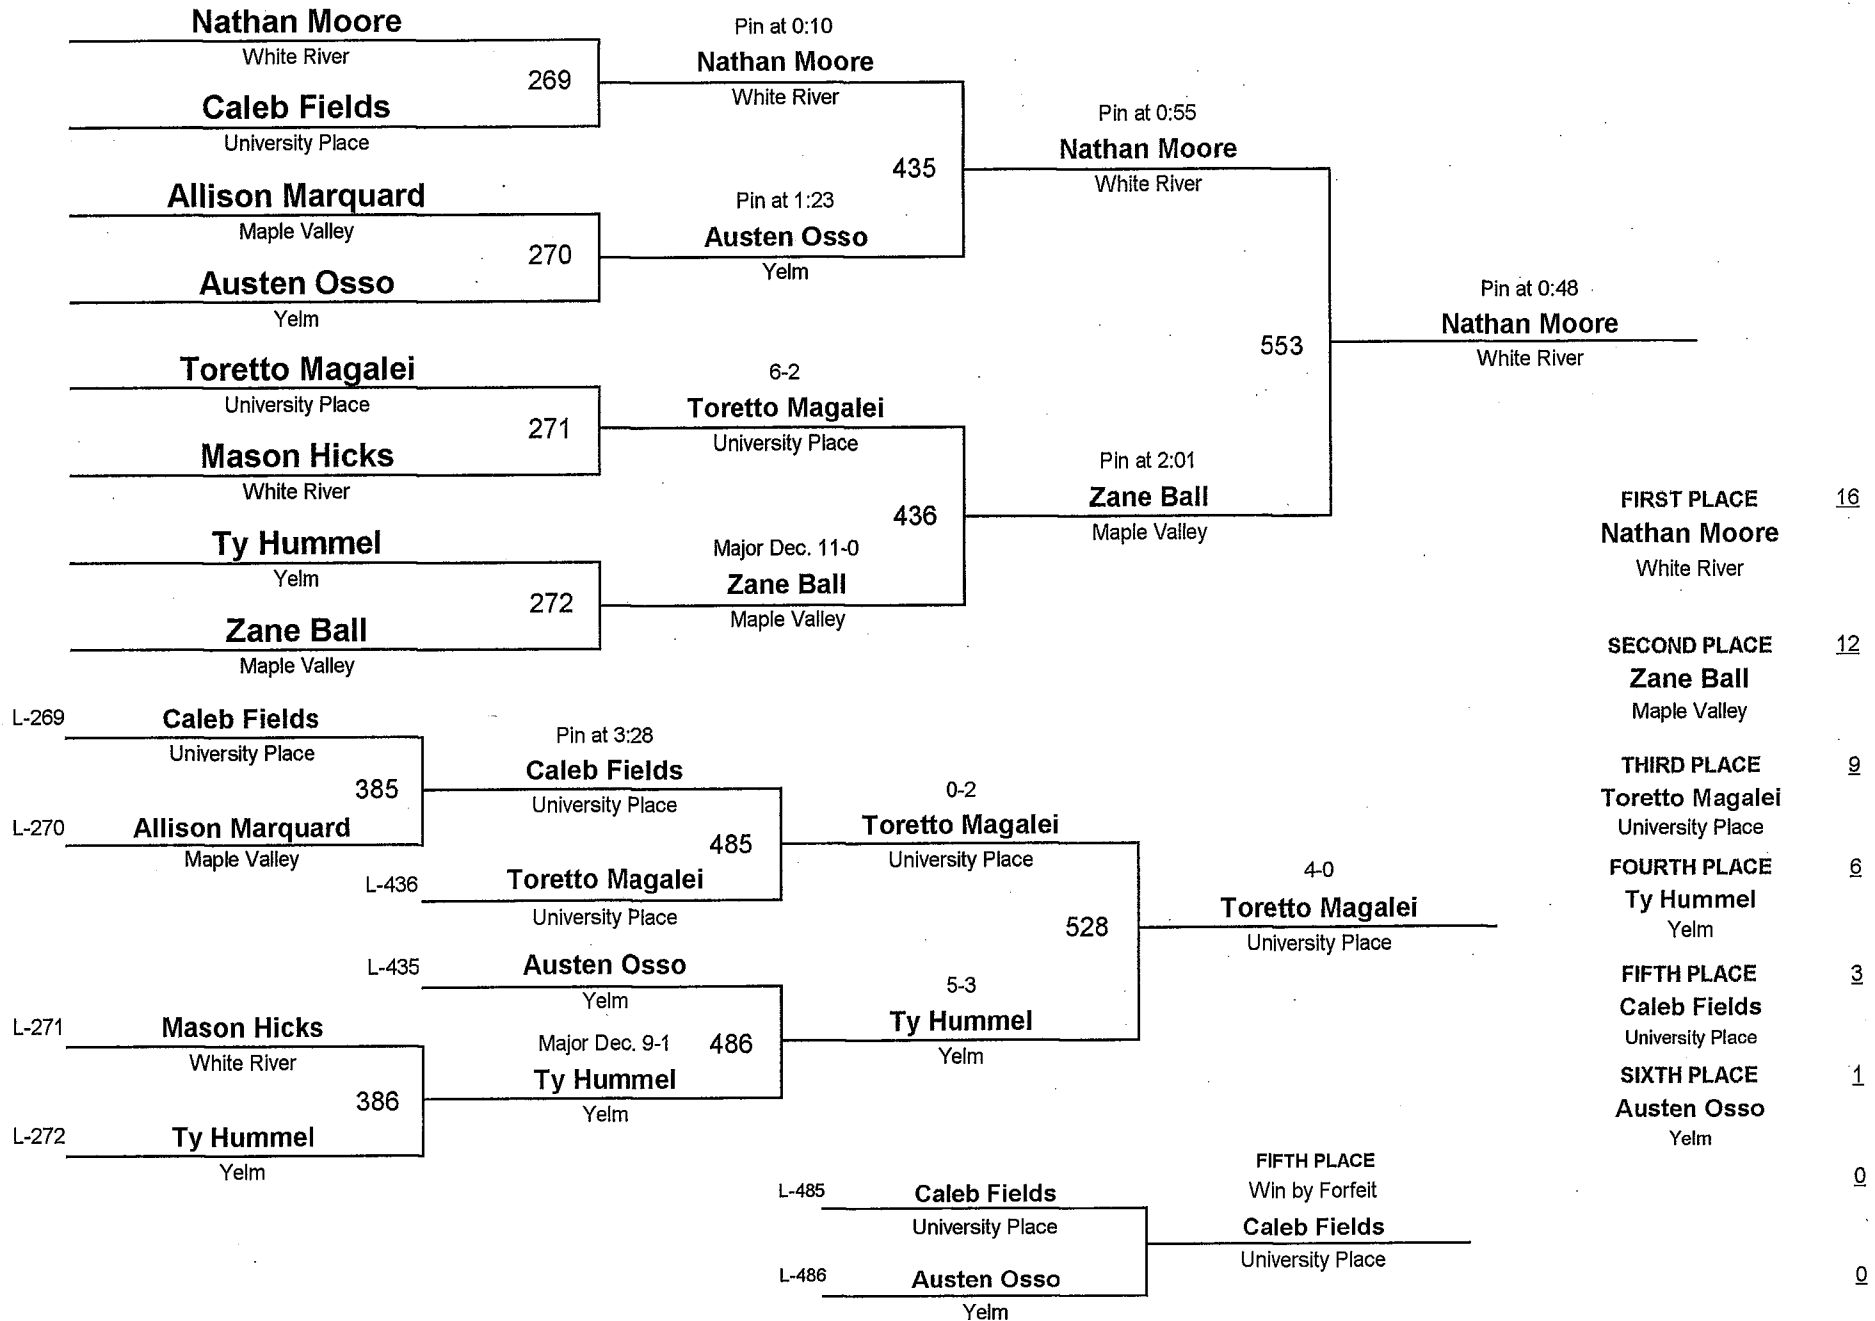

90
DIVISION

120
WEIGHT

2013 PCJWL Subdivision

January 5, 2013