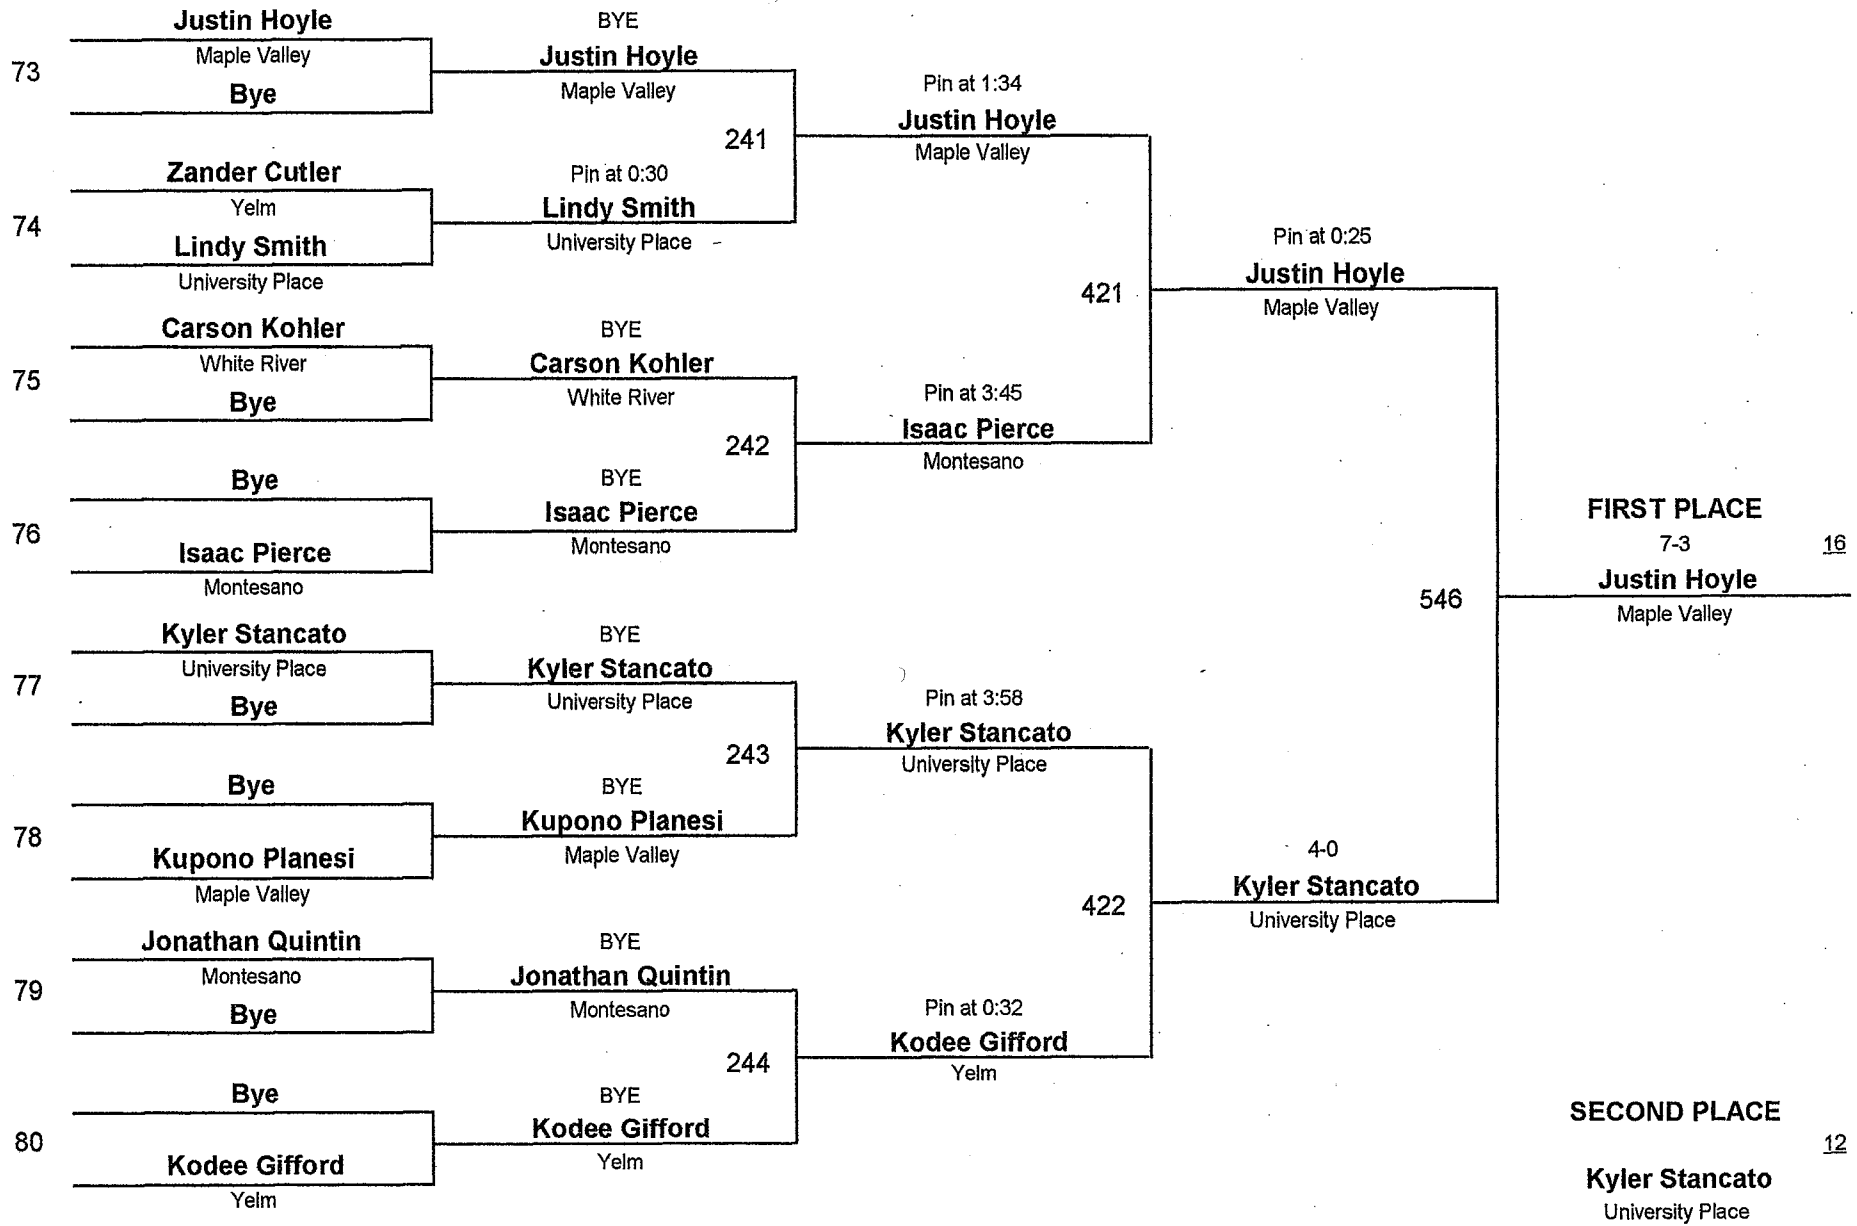

## Championship Rounds

90  
DIVISION

77  
WEIGHT