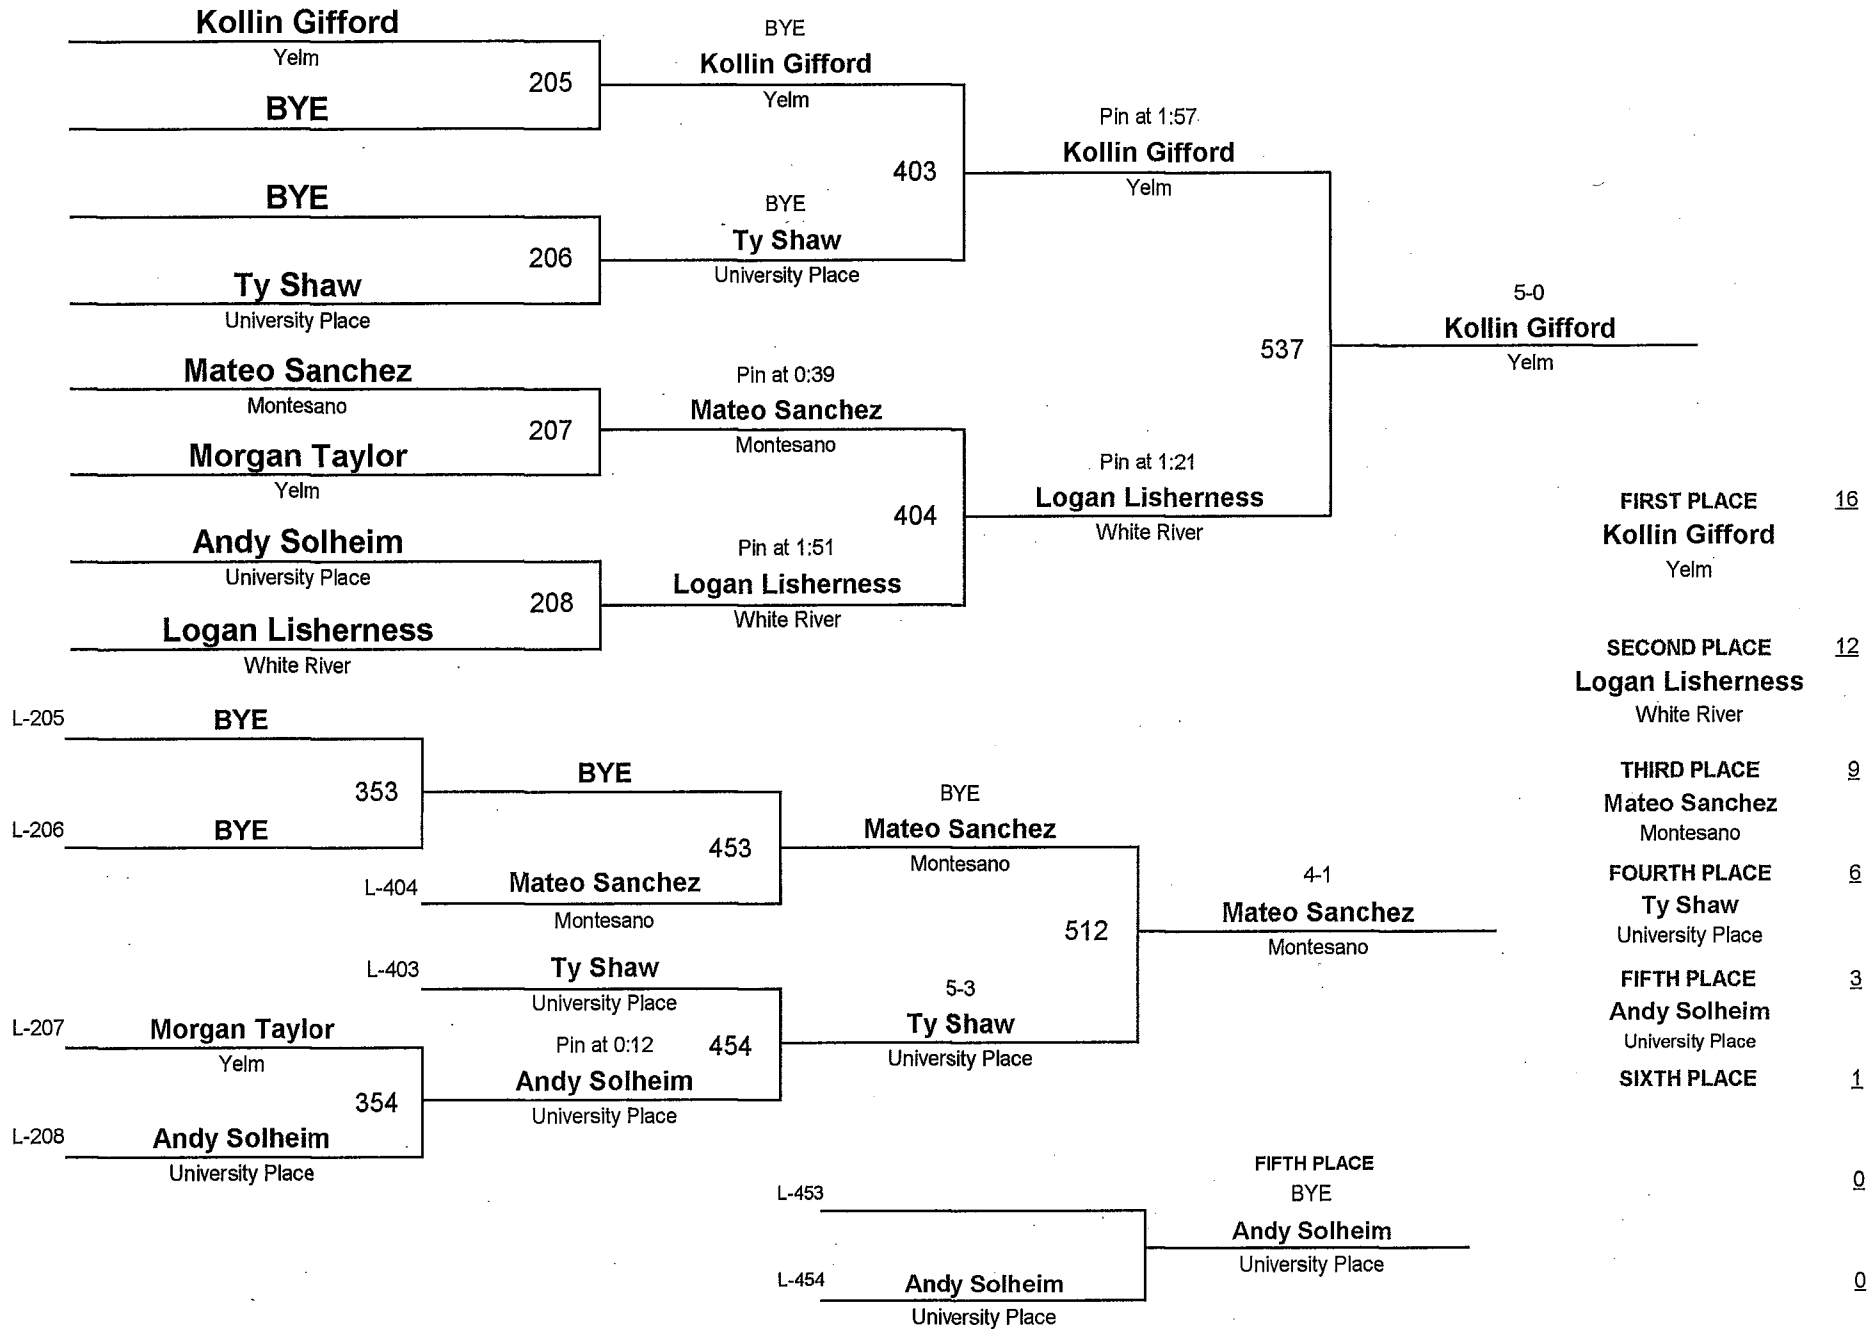

8U
DIVISION

78
WEIGHT

2013 PCJWL Subdivision

January 5, 2013