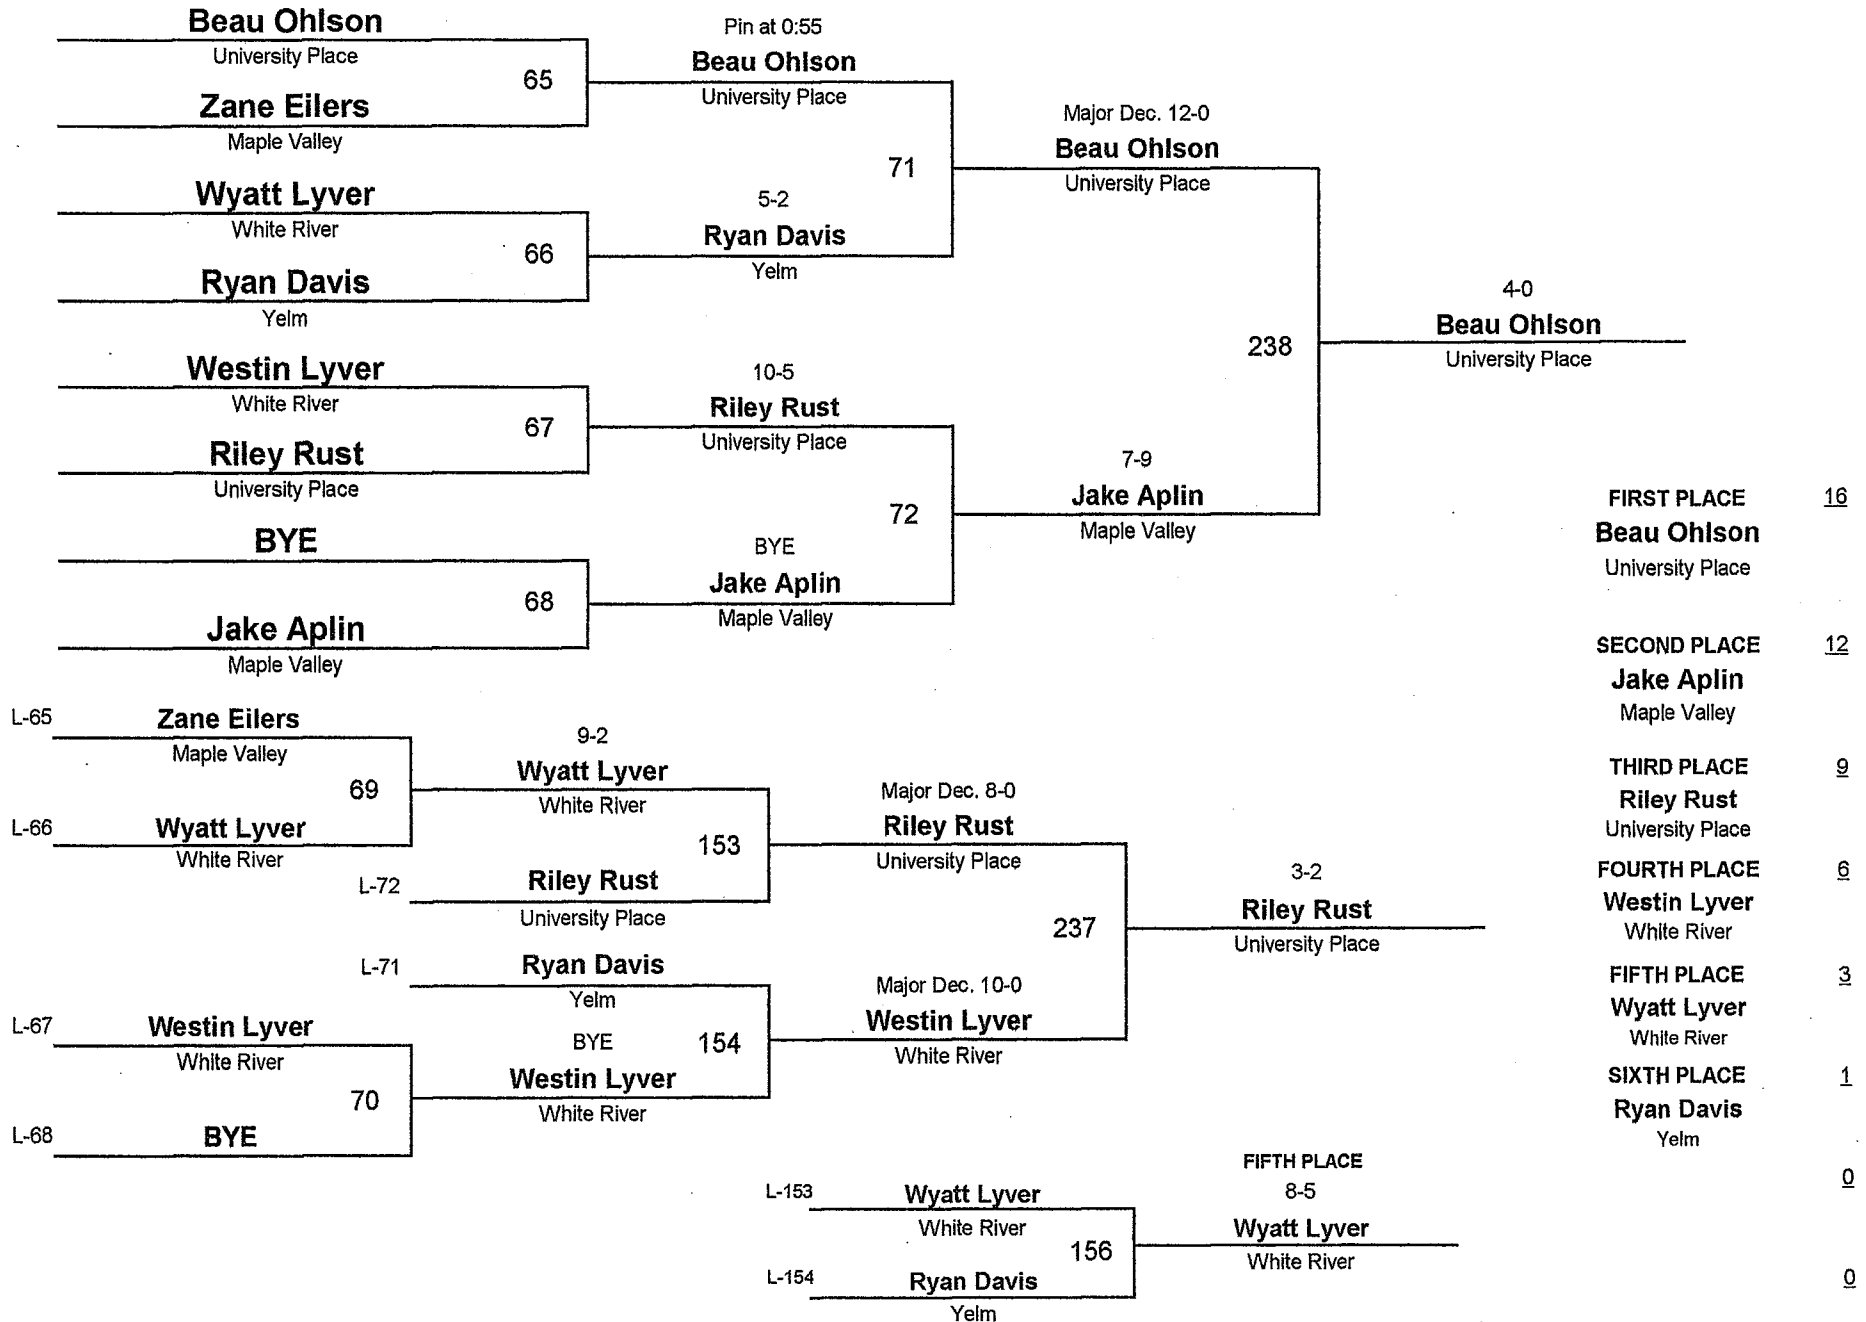

90

DIVISION

73

WEIGHT

2013 PCJWL Subdivision

January 5, 2013