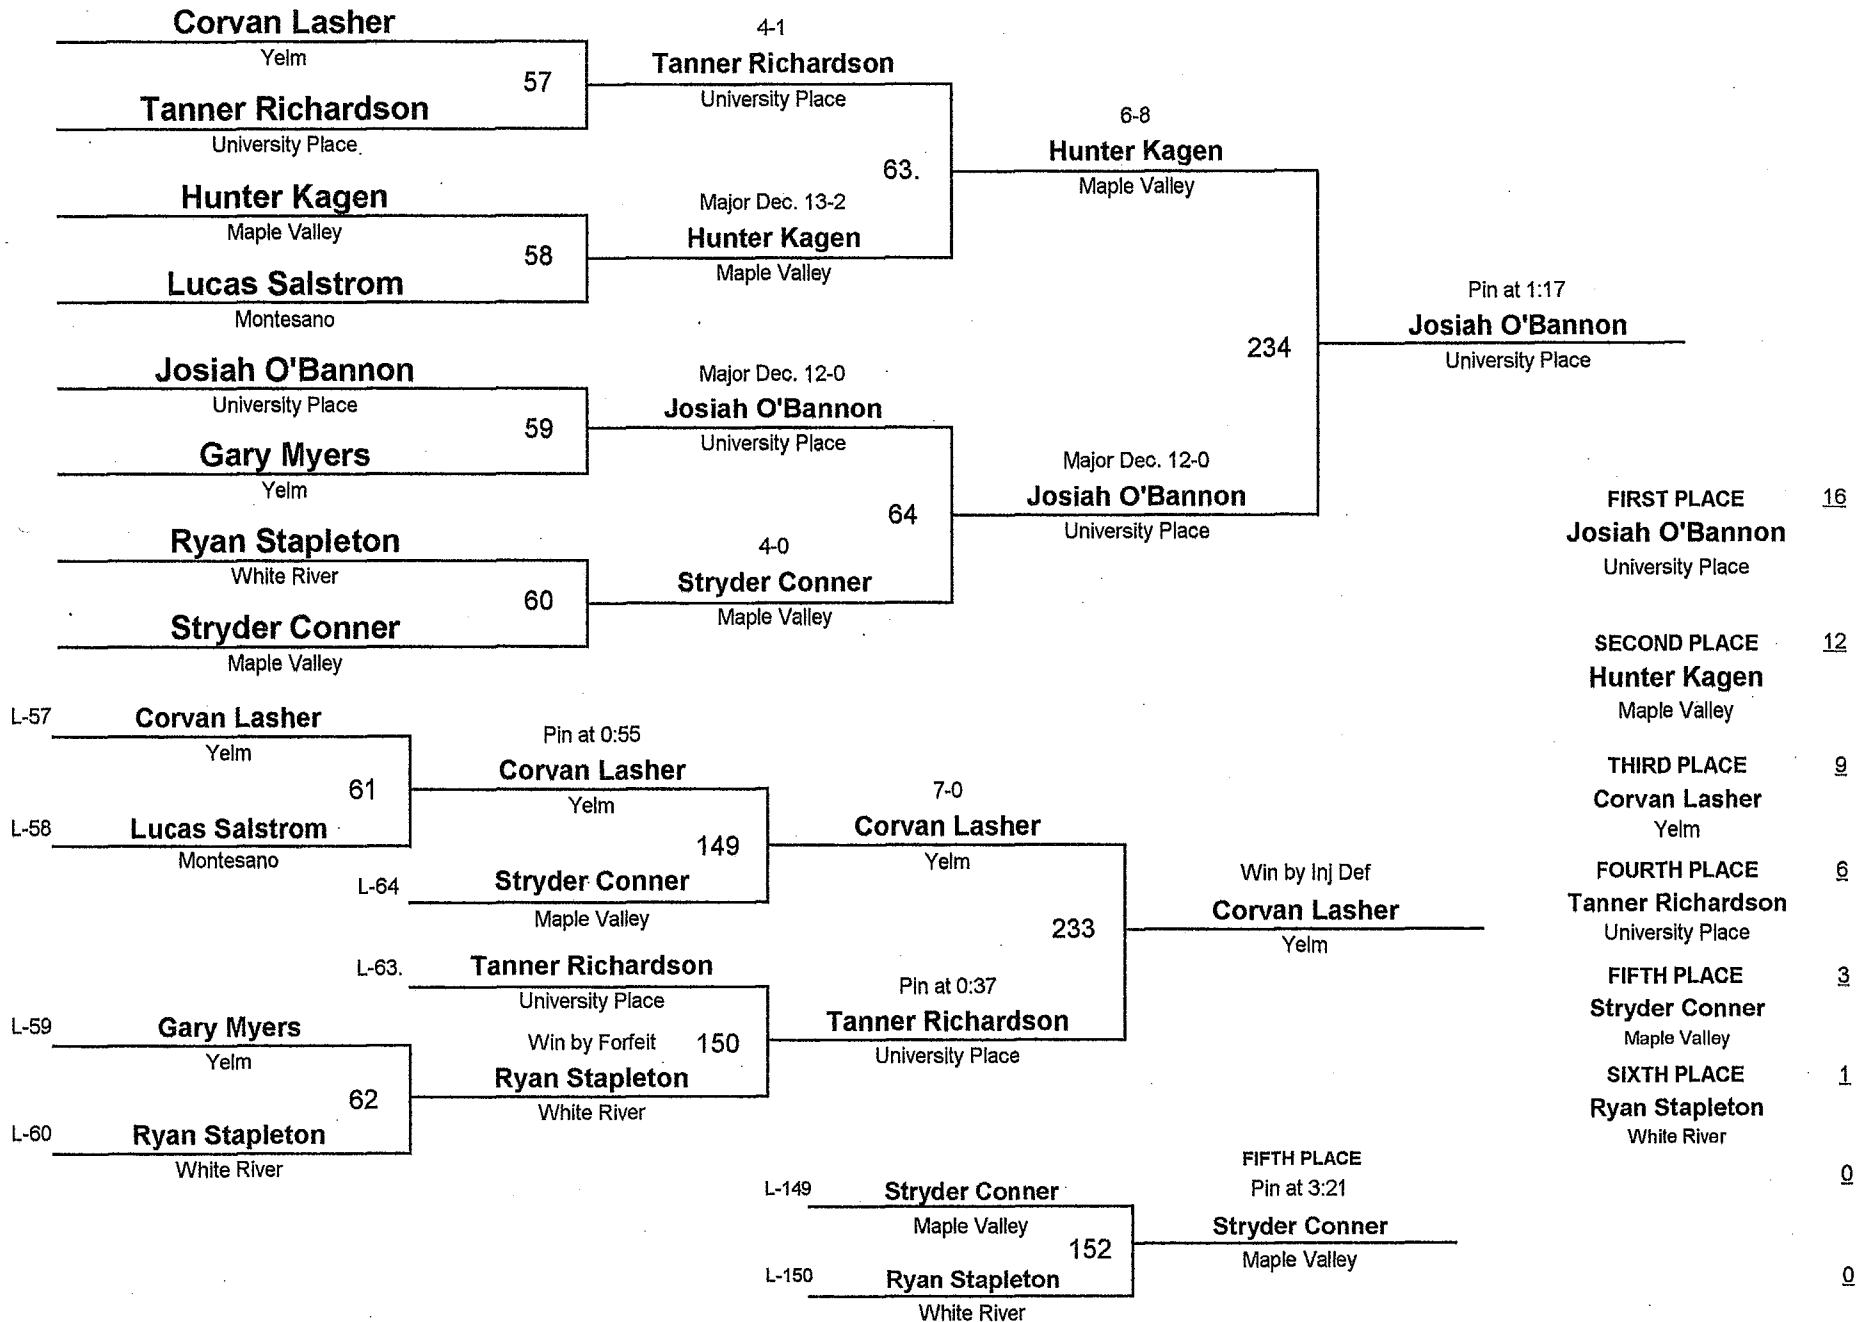

90
DIVISION

69
WEIGHT

2013 PCJWL Subdivision

January 5, 2013