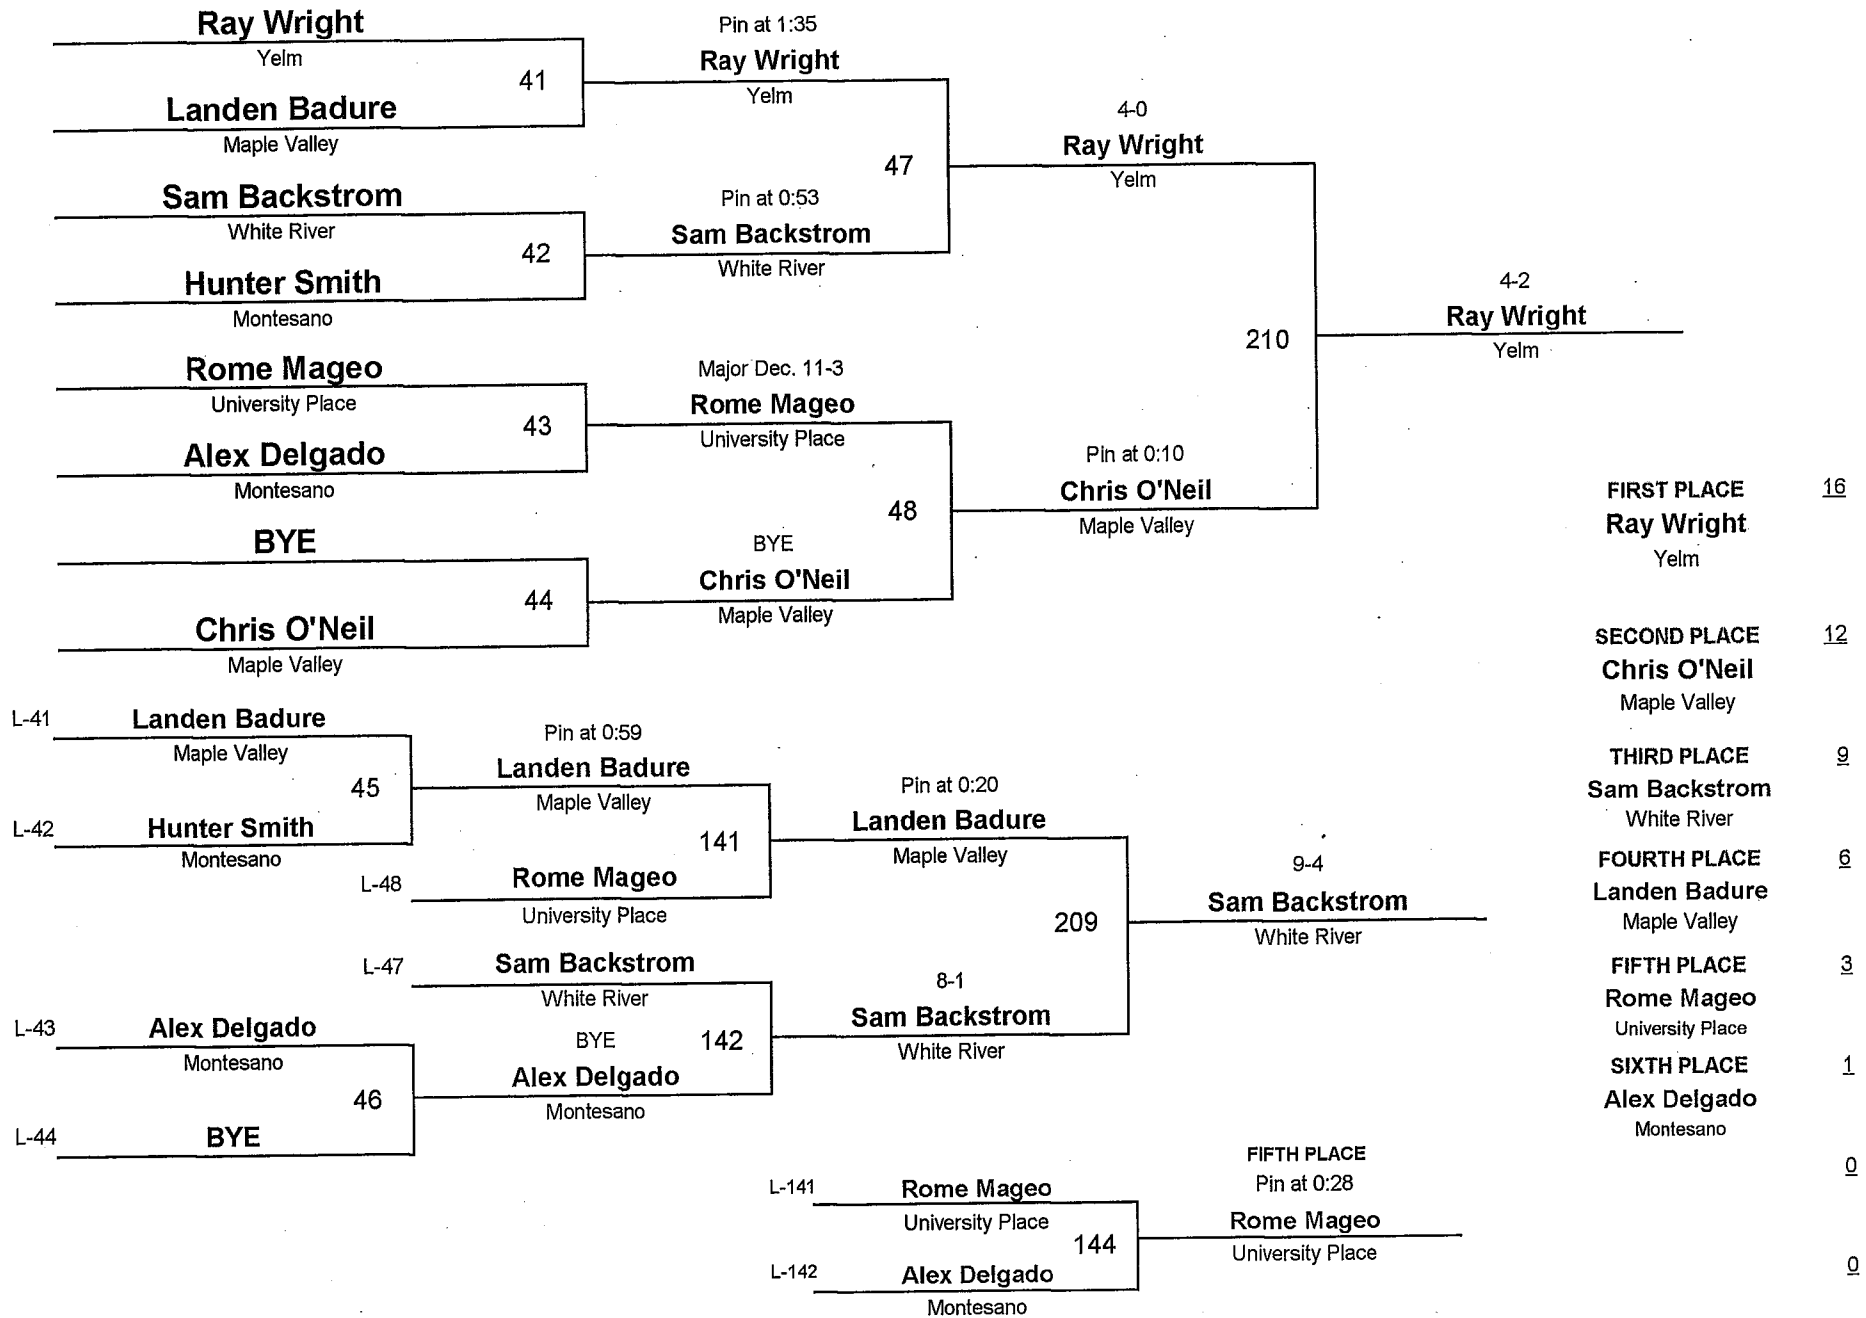

8U

DIVISION

90

WEIGHT

2013 PCJWL Subdivision

January 5, 2013