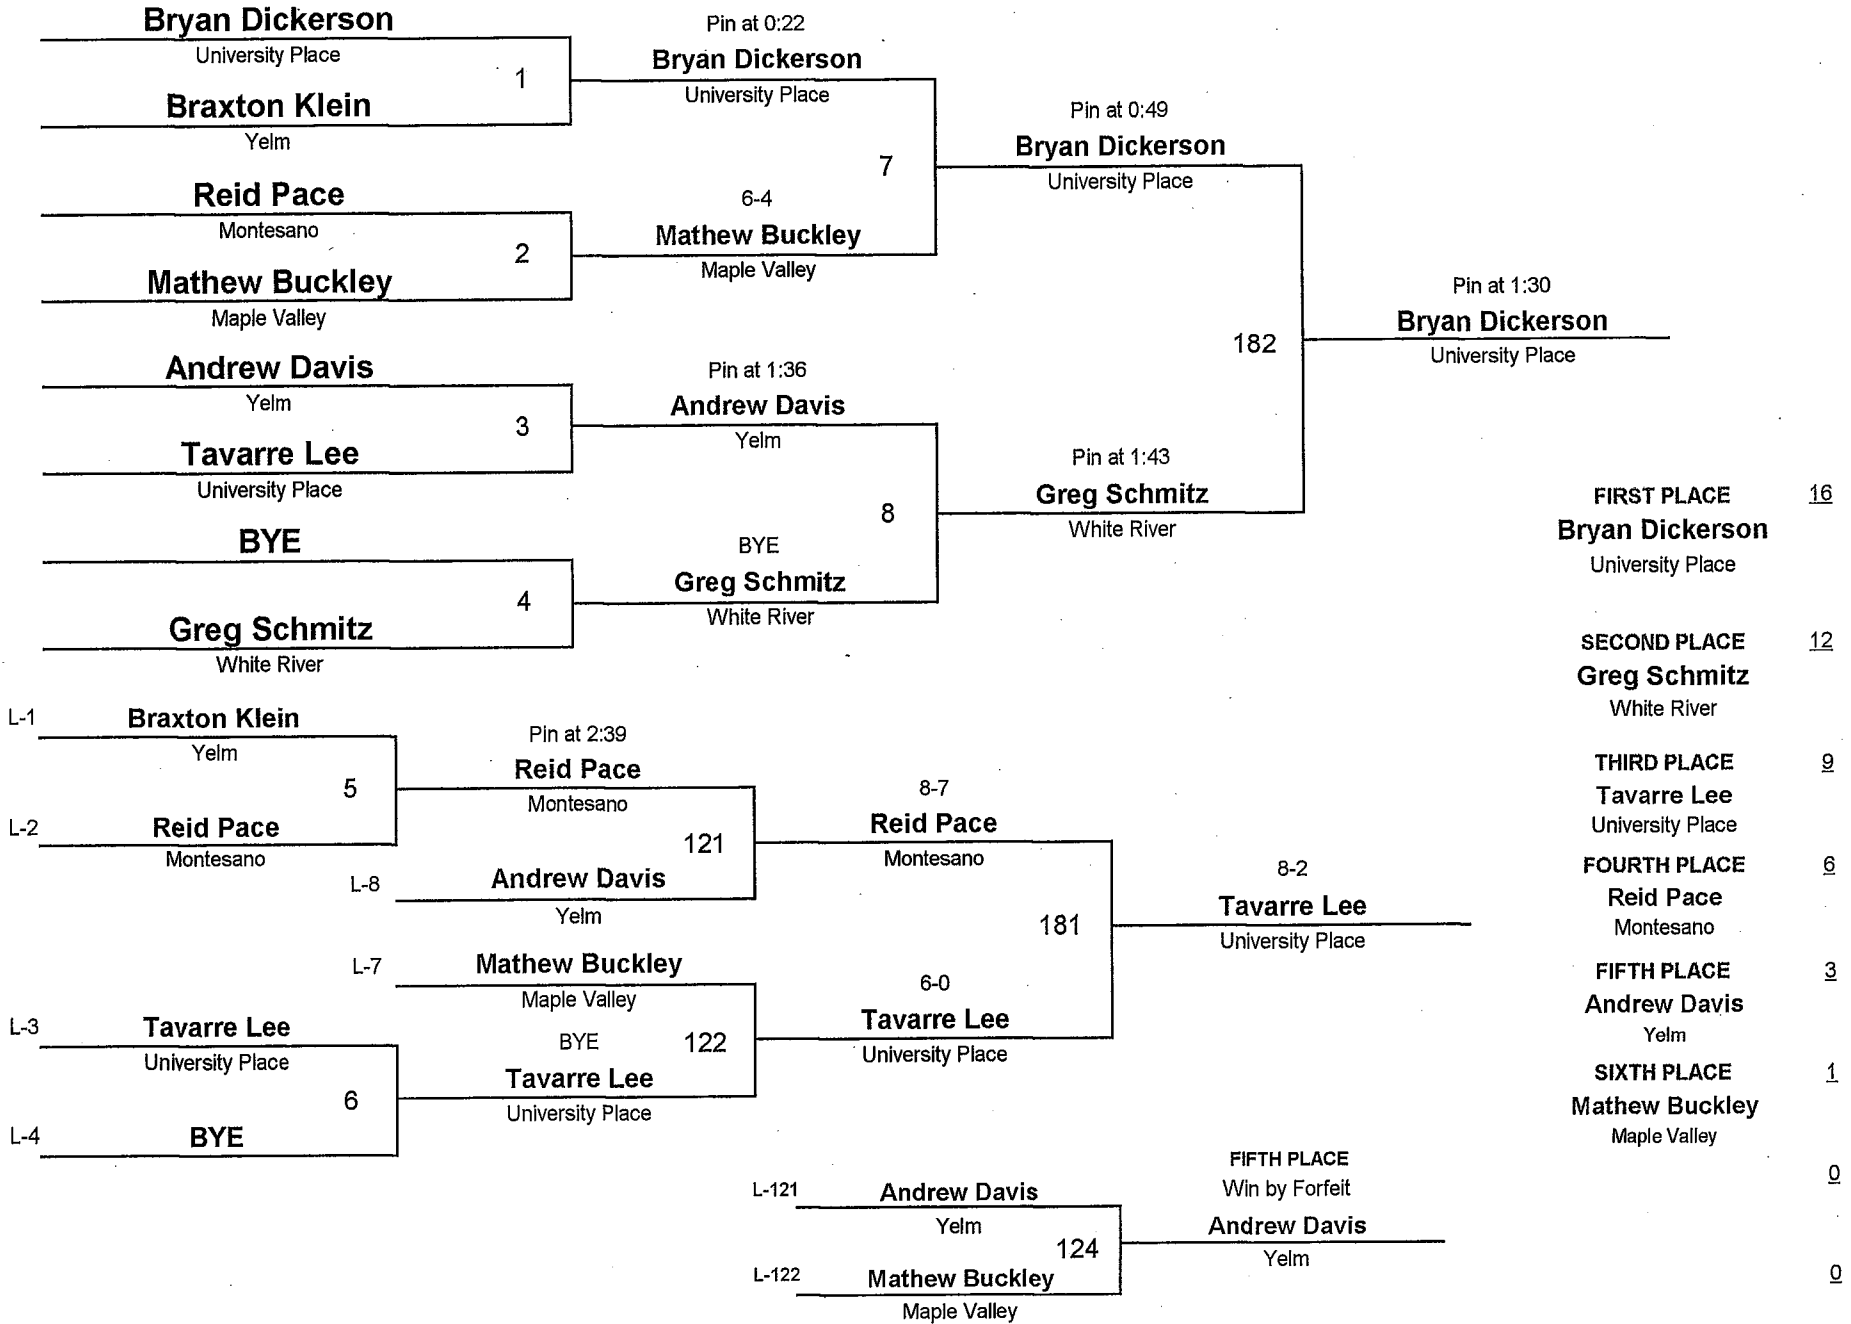

8U

45

2013 PCJWL Subdivision

DIVISION

WEIGHT

January 5, 2013