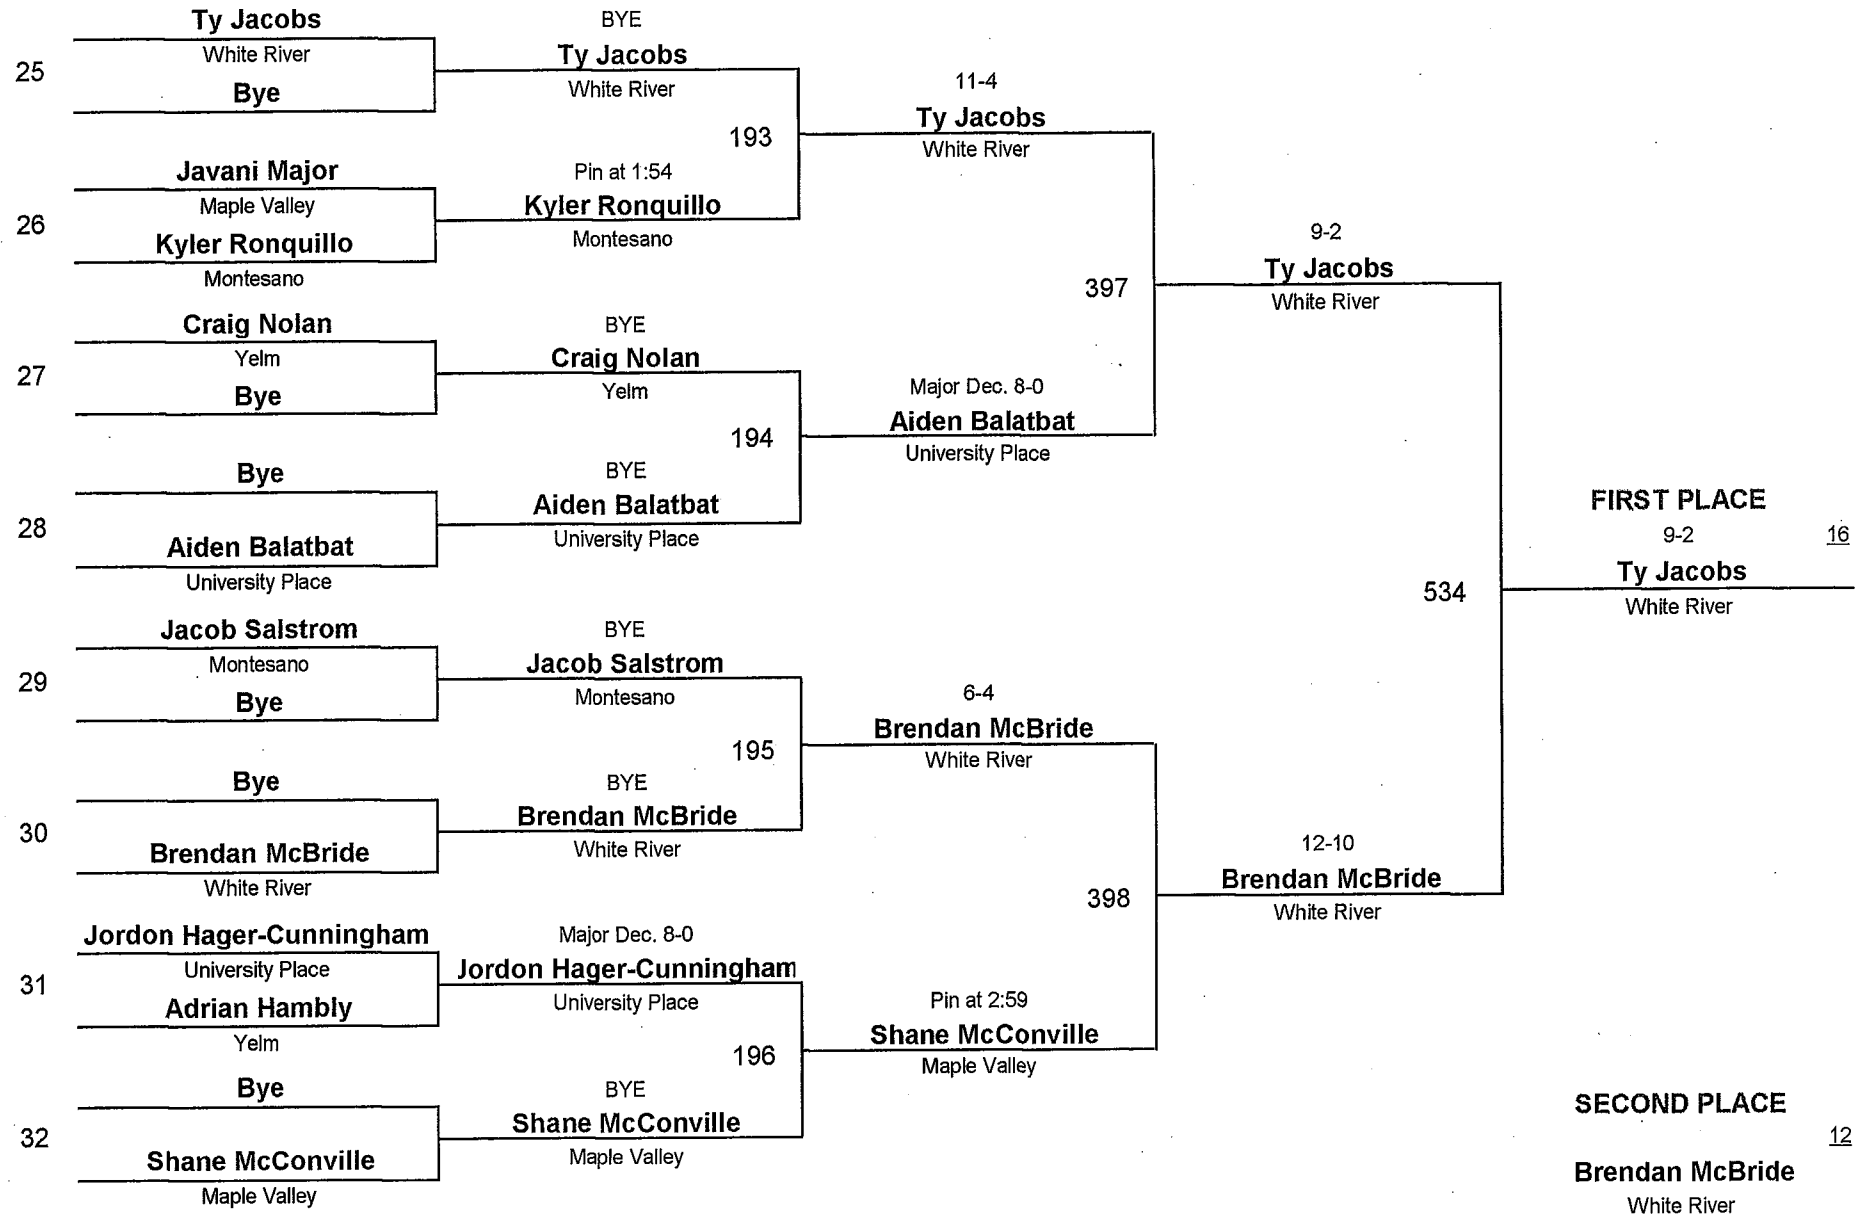

8U
DIVISION

58
WEIGHT

2013 PCJWL Subdivision

January 5, 2013

Championship Rounds