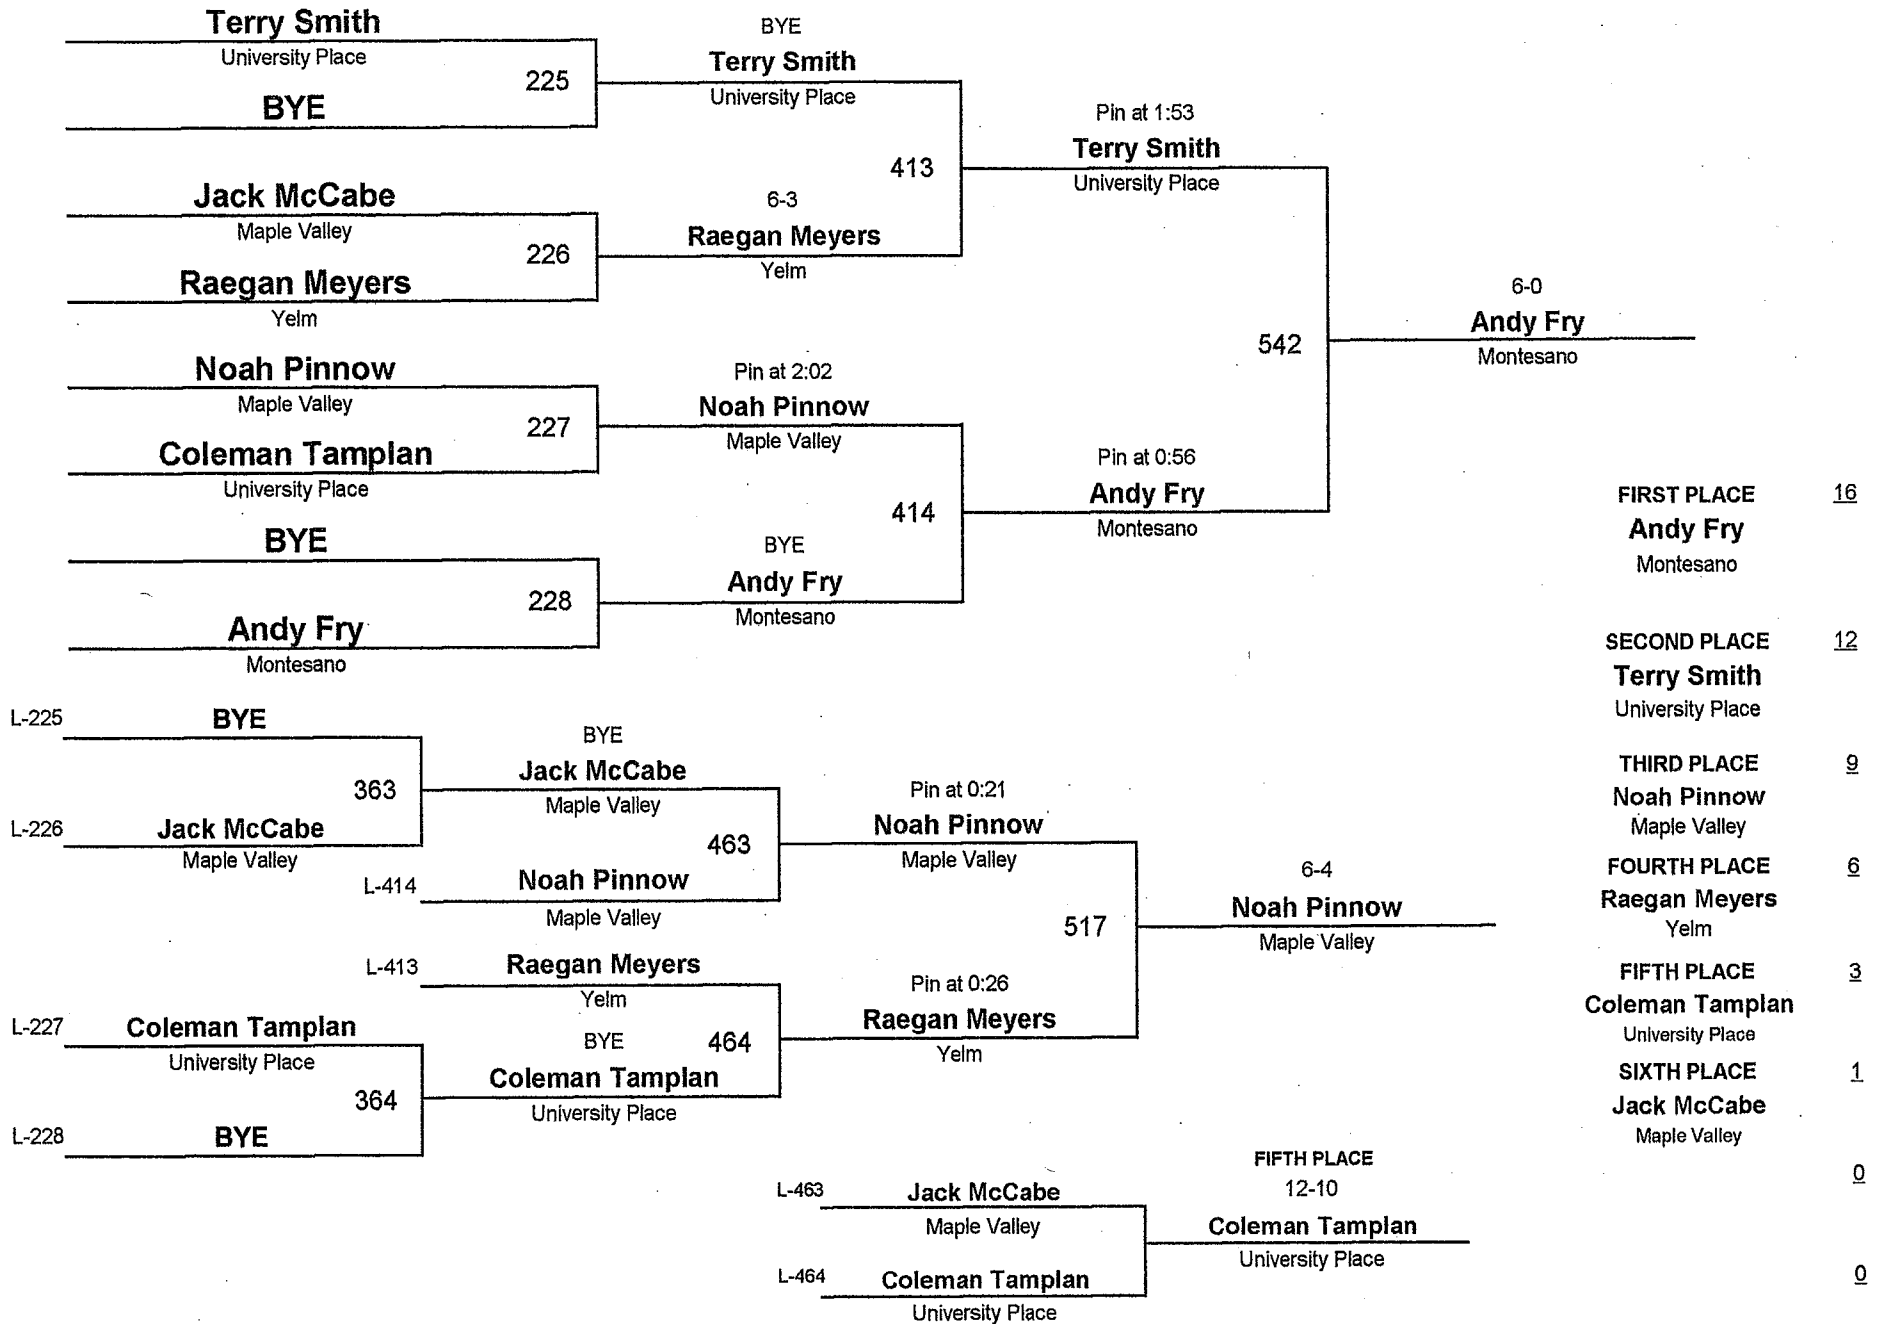

90

DIVISION

63

WEIGHT

2013 PCJWL Subdivision

January 5, 2013