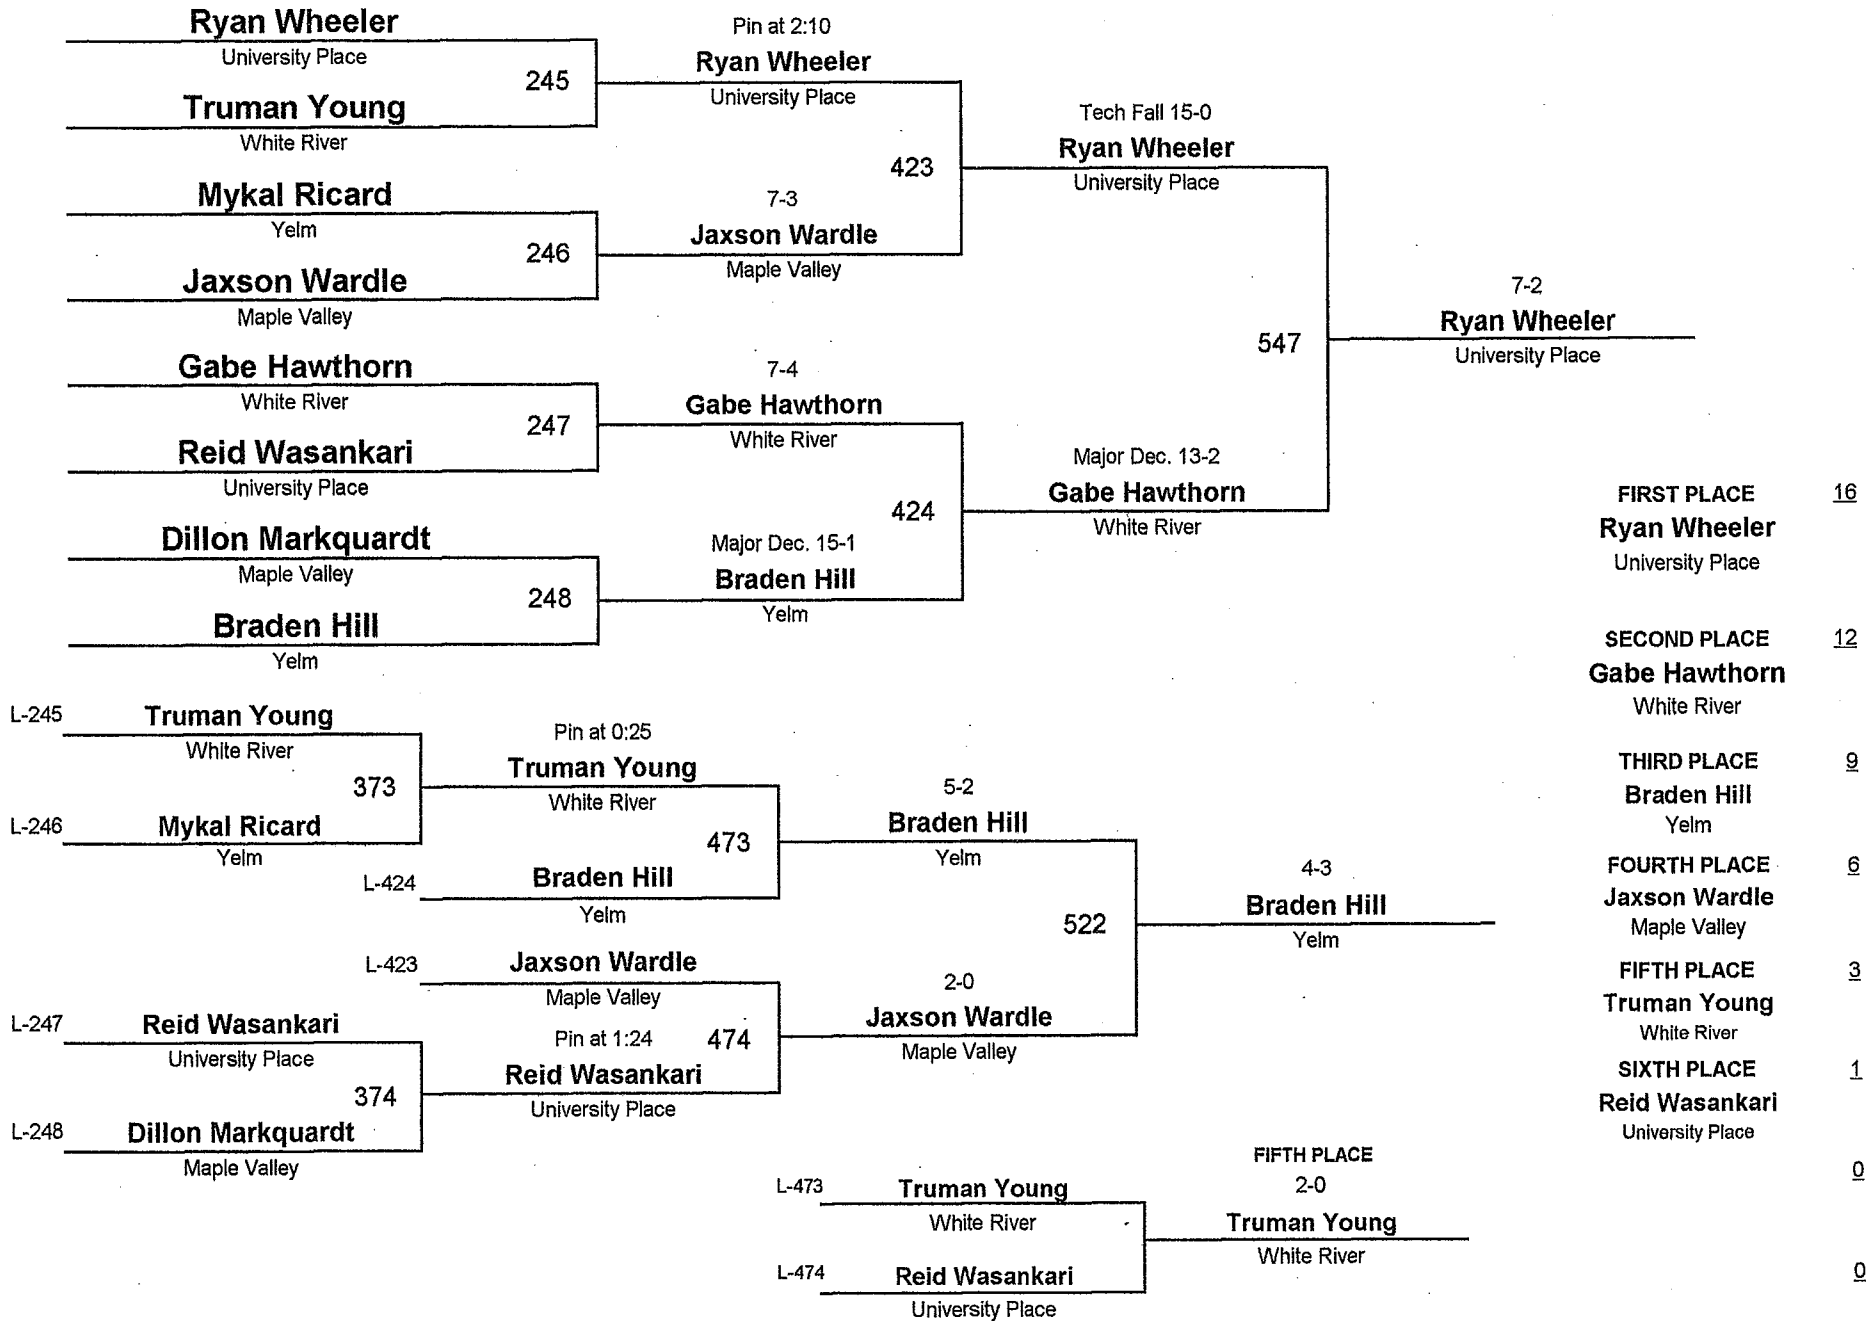

90

DIVISION

81

WEIGHT

2013 PCJWL Subdivision

January 5, 2013