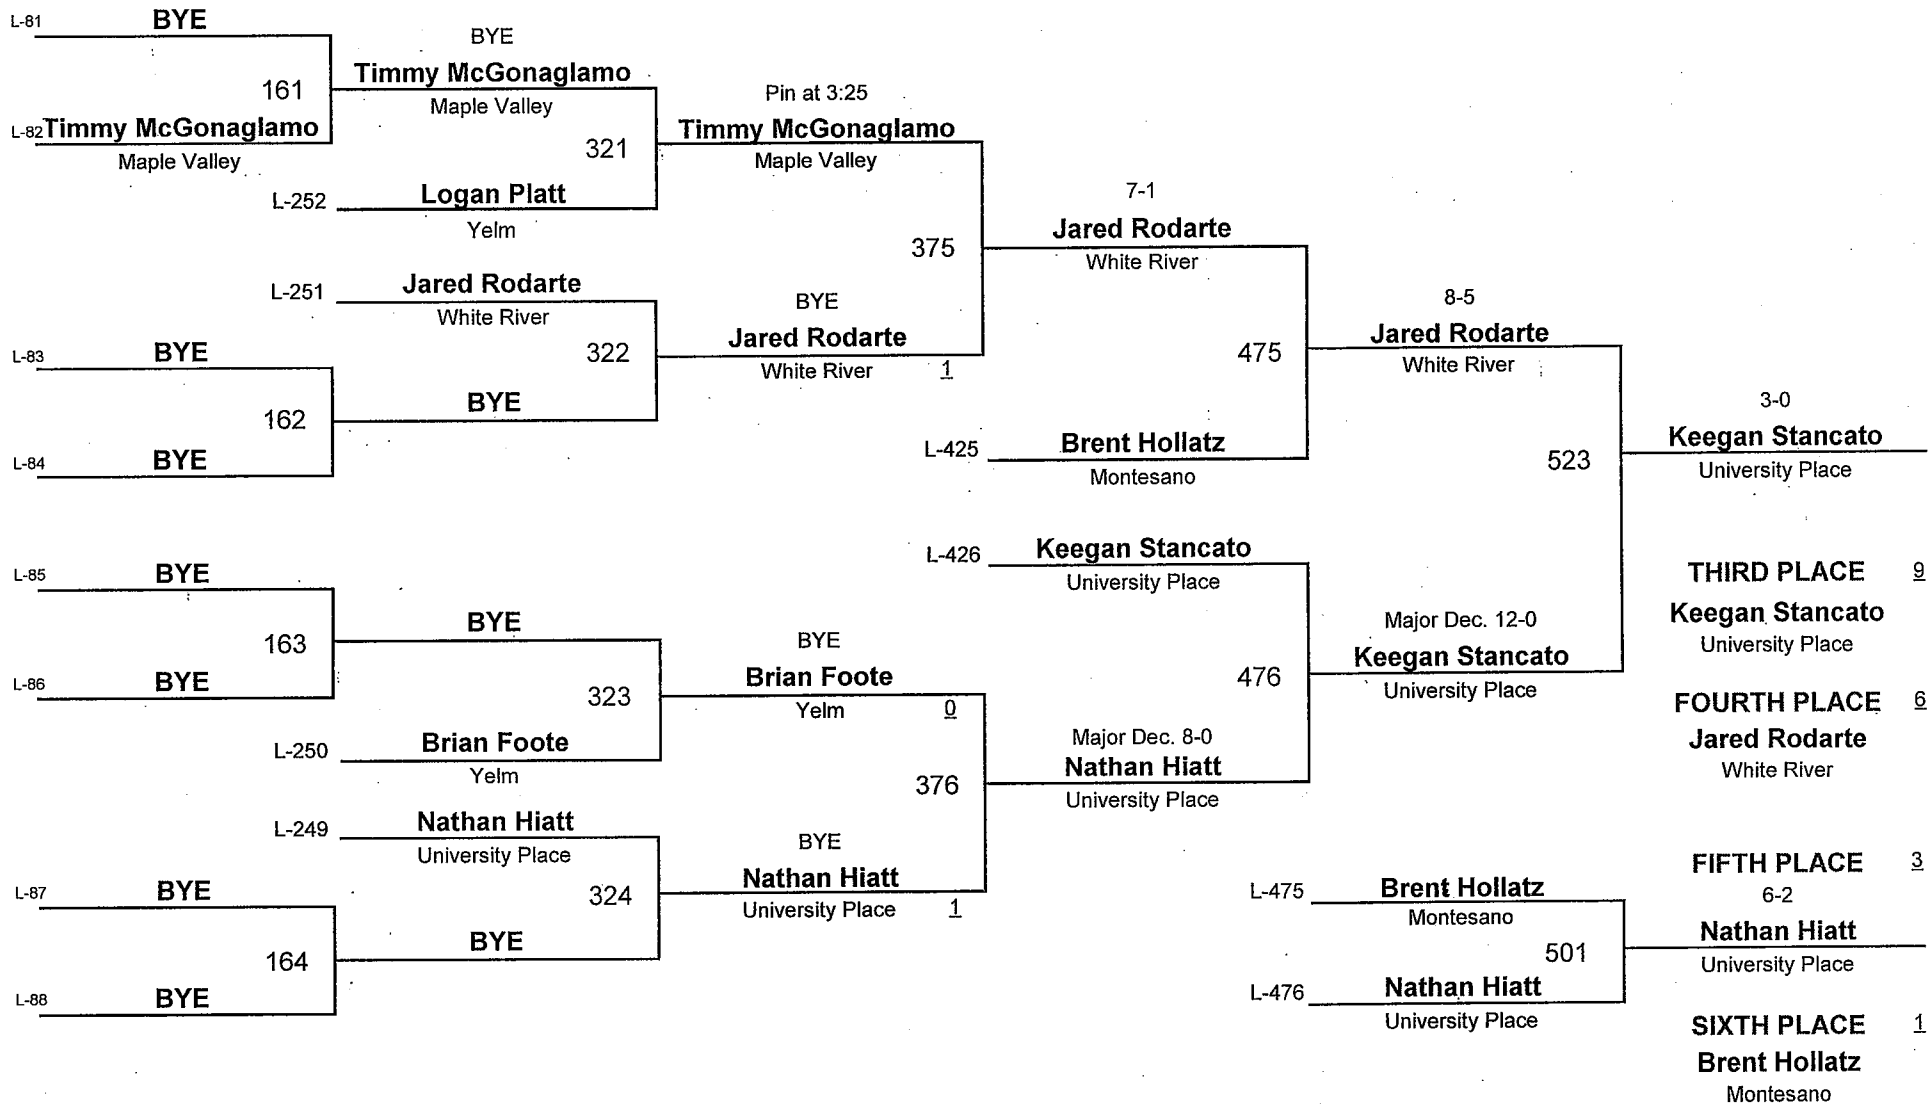

90

DIVISION

86

WEIGHT

2013 PCJWL Subdivision

January 5, 2013

Consolation Rounds